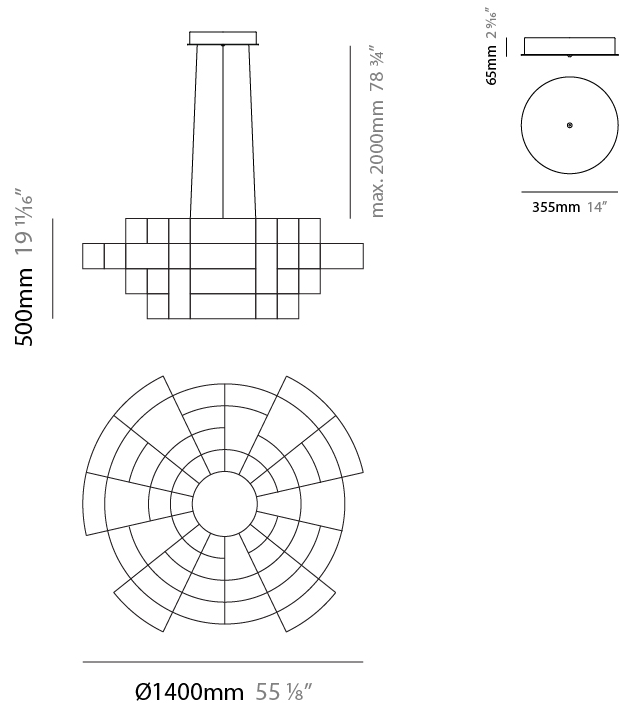

SPECTRE SUSPENSION

D101950-

base number   LED Dimming   Color Temperature   Finish Options

1. To build a product code in our configurator select the specify button on the base model # product page
2. To build a manual product code on this datasheet choose from the options listed below in blue font and add the suffix to the base model #

GENERAL

Series: Spectre
Brand: Quasar
Division: Design
Mounting Type: Suspension
Mounting Location: Ceiling
Subcategory: Ambient

PHYSICAL

Shape: Abstract
Diameter (mm): 1400
Diameter (in): 55 1/8
Height (mm): 500
Height (in): 19 11/16
Max. Overall Height (mm): 2500
Max. Overall Height (in): 98 7/16
Light Distribution: Omnidirectional
Weight (kg): 7
Weight (lbs): 15.43
Fixture Finish: [NIC / BRA / BBR](#)
Fixture Material: Metal
Cable Details: 2000mm Cable
Upon Request: Custom Sizes

ELECTRICAL

Lamp Type: LED
Input Wattage (W): 93
Dimming: [0-10V Dimming / Phase Dimming (120Vac Only)](#)
Driver Included: Yes
Driver Location: Integrated
Driver Type: Constant Voltage - Universal
Driver Class: Class 2
Input Voltage (V): 120 - 277
Output Voltage (V): 12

LED

Number of LEDs: 155
Color Temperature (°K): [2400 / 2800](#)
Max. Delivered Lumen (lm): 4650 (2800K)
CRI: >90 CRI
Lamp Life (hrs): 50000

OPTICAL

RATINGS AND CERTIFICATIONS

Certified By: Certified for North American Standards
IP rating: IP20

PROJECT	_____
TYPE	_____
SPECIFIER	_____
QUANTITY	_____
DATE	_____