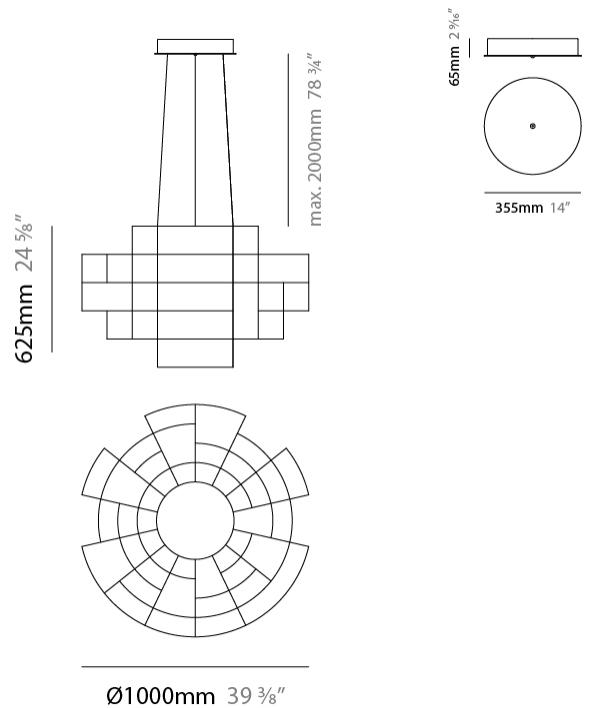

SPECTRE SUSPENSION

D101653-

base number   LED   Color   Finish
Dimming   Temperature   Options

1. To build a product code in our configurator select the specify button on the base model # product page
2. To build a manual product code on this datasheet choose from the options listed below in blue font and add the suffix to the base model #

GENERAL

Series: Spectre
Brand: Quasar
Division: Design
Mounting Type: Suspension
Mounting Location: Ceiling
Subcategory: Ambient

PHYSICAL

Shape: Abstract
Diameter (mm): 1000
Diameter (in): 39 ³/₈"
Height (mm): 625
Height (in): 24 ⁵/₈"
Max. Overall Height (mm): 2000
Max. Overall Height (in): 103 ³/₈"
Light Distribution: Omnidirectional
Weight (kg): 5
Weight (lbs): 11.02
Fixture Finish: [NIC / BRA / BBR](#)
Fixture Material: Metal
Upon Request: Custom Sizes

ELECTRICAL

Lamp Type: LED
Input Wattage (W): 85.2
Dimming: [0-10V Dimming / Phase Dimming (120Vac Only)](#)
Driver Included: Yes
Driver Location: Integrated
Driver Type: Constant Voltage - 120/277Vac
Driver Class: Class 2
Input Voltage (V): 120 - 277
Output Voltage (V): 12

LED

Number of LEDs: 142
Color Temperature (°K): [2400 / 2800](#)
Max. Delivered Lumen (lm): 4260 (2800K)
CRI: >90 CRI
Lamp Life (hrs): 50000

OPTICAL

RATINGS AND CERTIFICATIONS

Certified By: Certified for North American Standards
IP rating: IP20