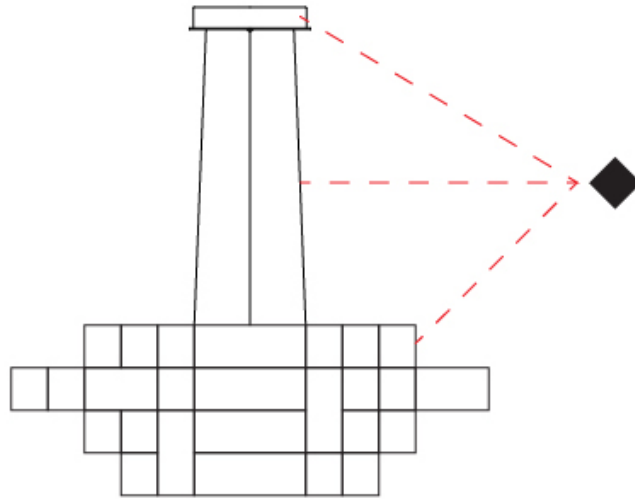

D101950-

PROJECT _____

TYPE _____

SPECIFIER _____

QUANTITY _____

DATE _____

D