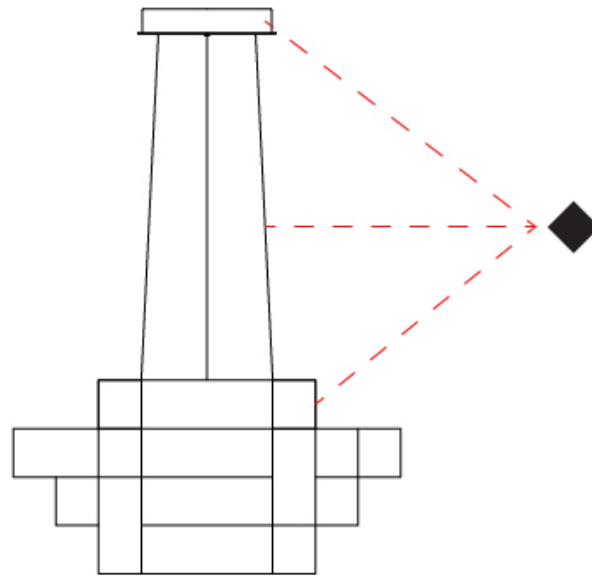

D101949-

PROJECT	_____
TYPE	_____
SPECIFIER	_____
QUANTITY	_____
DATE	_____

D