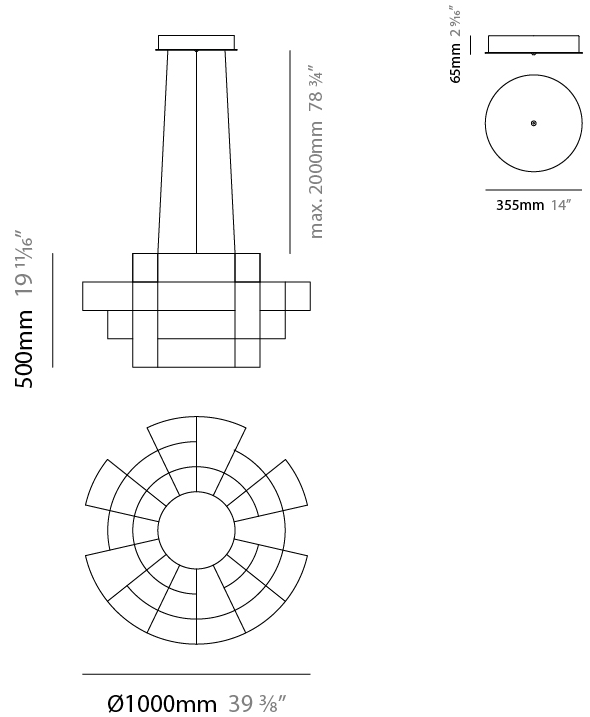

SPECTRE SUSPENSION

D101949-

base number   LED Dimming   Color Temperature   Finish Options

1. To build a product code in our configurator select the specify button on the base model # product page
2. To build a manual product code on this datasheet choose from the options listed below in blue font and add the suffix to the base model #

GENERAL

Series: Spectre
Brand: Quasar
Division: Design
Mounting Type: Suspension
Mounting Location: Ceiling
Subcategory: Ambient

PHYSICAL

Shape: Abstract
Diameter (mm): 1000
Diameter (in): 39 3/8
Height (mm): 500
Height (in): 19 11/16
Max. Overall Height (mm): 2500
Max. Overall Height (in): 98 7/16
Light Distribution: Omnidirectional
Weight (kg): 5
Weight (lbs): 11.02
Fixture Finish: NIC / BRA / BBR
Fixture Material: Metal
Cable Details: 2000mm Cable
Upon Request: Custom Sizes

ELECTRICAL

Lamp Type: LED
Input Wattage (W): 76.8
Dimming: 0-10V Dimming / Phase Dimming (120Vac Only)
Driver Included: Yes
Driver Location: Integrated
Driver Type: Constant Voltage - Universal
Driver Class: Class 2
Input Voltage (V): 120 - 277
Output Voltage (V): 12

LED

Number of LEDs: 128
Color Temperature (°K): 2400 / 2800
Max. Delivered Lumen (lm): 3840 (2800K)
CRI: >90 CRI
Lamp Life (hrs): 50000

OPTICAL

RATINGS AND CERTIFICATIONS

Certified By: Certified for North American Standards
IP rating: IP20

PROJECT
TYPE
SPECIFIER
QUANTITY
DATE