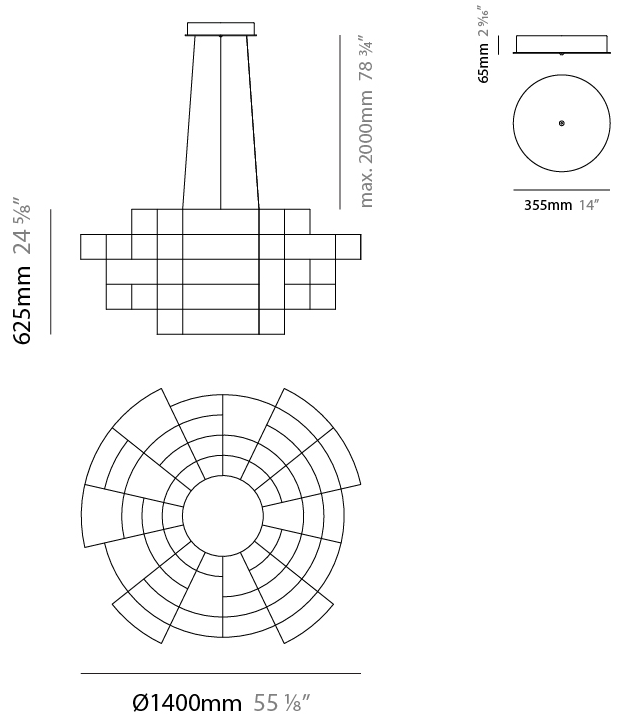

SPECTRE SUSPENSION

D101654-

base number   LED Dimming   Color Temperature   Finish Options

1. To build a product code in our configurator select the specify button on the base model # product page
2. To build a manual product code on this datasheet choose from the options listed below in blue font and add the suffix to the base model #

GENERAL

Series: Spectre
Brand: Quasar
Division: Design
Mounting Type: Suspension
Mounting Location: Ceiling
Subcategory: Ambient

PHYSICAL

Shape: Abstract
Diameter (mm): 1400
Diameter (in): 55 1/8
Height (mm): 625
Height (in): 24 7/16
Max. Overall Height (mm): 2625
Max. Overall Height (in): 103 3/8
Light Distribution: Omnidirectional
Weight (kg): 7
Weight (lbs): 15.43
Fixture Finish: [NIC / BRA / BBR](#)
Fixture Material: Metal
Cable Details: 2000mm Cable
Upon Request: Custom Sizes

ELECTRICAL

Lamp Type: LED
Input Wattage (W): 102.6
Dimming: [Non-Dimming / Phase Dimming (120vac Only)](#)
Driver Included: Yes
Driver Location: Integrated
Driver Type: Constant Voltage - 120/277Vac
Driver Class: Class 2
Input Voltage (V): 120 - 277
Output Voltage (V): 12
Upon Request: (Not included - see components) Integral: 0-10Vdc dimming

LED

Number of LEDs: 171
Color Temperature (°K): [2400 / 2800](#)
Max. Delivered Lumen (lm): 6060 (2800K)
CRI: >90 CRI
Lamp Life (hrs): 50000

OPTICAL

RATINGS AND CERTIFICATIONS

Certified By: Certified for North American Standards
IP rating: IP20