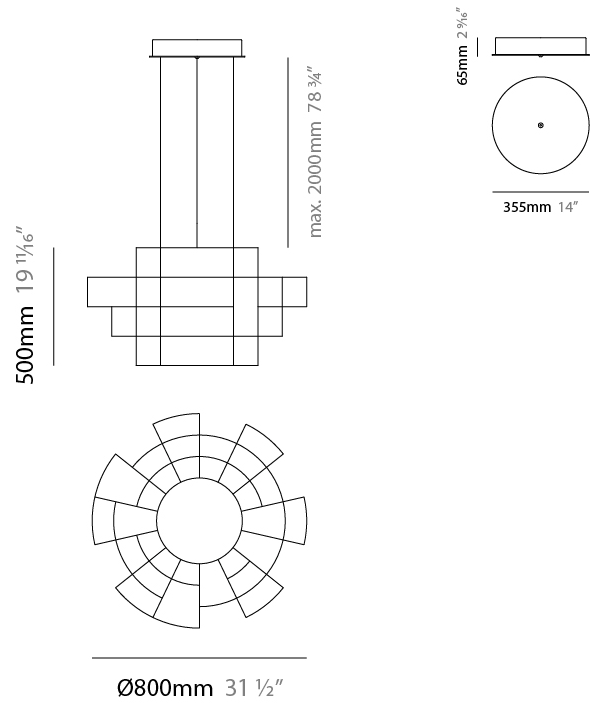

SPECTRE SUSPENSION

D101694-

base number   LED Dimming   Color Temperature   Finish Options

PROJECT
TYPE
SPECIFIER
QUANTITY
DATE

1. To build a product code in our configurator select the specify button on the base model # product page
2. To build a manual product code on this datasheet choose from the options listed below in blue font and add the suffix to the base model #

GENERAL

Series: Spectre
Brand: Quasar
Division: Design
Mounting Type: Suspension
Mounting Location: Ceiling
Subcategory: Ambient

PHYSICAL

Shape: Abstract
Diameter (mm): 800
Diameter (in): 31 1/2
Height (mm): 500
Height (in): 19 11/16
Max. Overall Height (mm): 2500
Max. Overall Height (in): 98 7/16
Light Distribution: Omnidirectional
Weight (kg): 3.5
Weight (lbs): 7.72
Fixture Finish: [NIC / BRA / BBR](#)
Fixture Material: Metal
Upon Request: Custom Sizes

ELECTRICAL

Lamp Type: LED
Input Wattage (W): 61.8
Dimming: [Non-Dimming / Phase Dimming (120vac Only)](#)
Driver Included: Yes
Driver Location: Integrated
Driver Type: Constant Voltage - 120/277Vac
Driver Class: Class 2
Input Voltage (V): 120 - 277
Output Voltage (V): 12
Upon Request: (Not included - see components) Integral: 0-10Vdc dimming

LED

Number of LEDs: 71
Color Temperature (°K): [2400 / 2800](#)
Max. Delivered Lumen (lm): 2130 (2800K)
CRI: >90 CRI
Lamp Life (hrs): 50000

OPTICAL

RATINGS AND CERTIFICATIONS

Certified By: Certified for North American Standards
IP rating: IP20