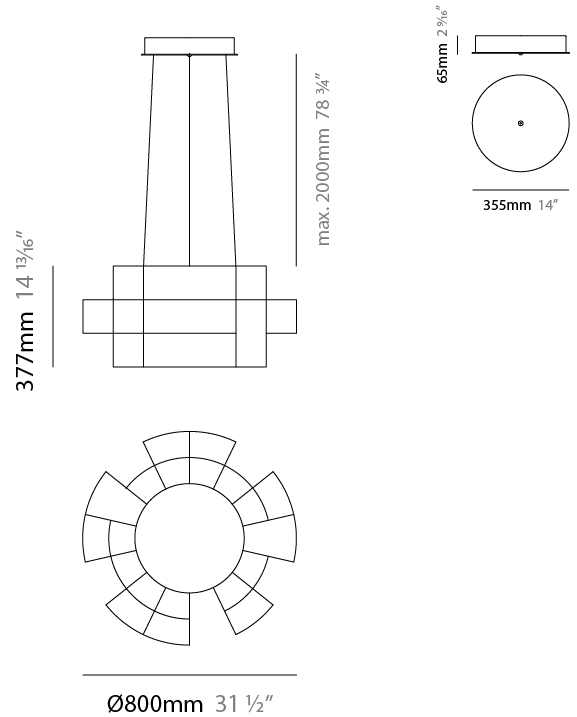

GENERAL

Series: Spectre
 Partner: Quasar
 Division: Design
 Installation: Suspension
 Product Type: Chandelier
 Mounting Location: Ceiling

PHYSICAL

Shape: Abstract
 Diameter (mm): 800
 Diameter (in): 31 1/2"
 Height (mm): 500
 Height (in): 19 11/16"
 Max. Overall Height (mm): 2500
 Max. Overall Height (in): 98 7/16"
 Weight (kg): 3.5
 Weight (lbs): 7.72
[Fixture Finish: NIC / BRA / BBR](#)
 Fixture Material: Metal
 Upon Request: Custom Sizes

GENERAL

Series: Spectre
 Partner: Quasar
 Division: Design
 Installation: Suspension
 Product Type: Chandelier
 Mounting Location: Ceiling

PHYSICAL

Shape: Abstract
 Diameter (mm): 800
 Diameter (in): 31 1/2"
 Height (mm): 377
 Height (in): 14 13/16"
 Max. Overall Height (mm): 2375
 Max. Overall Height (in): 93 1/2"
 Weight (kg): 3.5
 Weight (lbs): 7.72
 Fixture Finish: [NIC / BRA / BBR](#)
 Fixture Material: Metal
 Cable Details: 2000mm Cable
 Upon Request: Custom Sizes

PROJECT _____
 TYPE _____
 SPECIFIER _____
 QUANTITY _____
 DATE _____

D101948-

PROJECT	_____
TYPE	_____
SPECIFIER	_____
QUANTITY	_____
DATE	_____

D

SPECTRE COLOR FINISH CHART

PROJECT	_____
TYPE	_____
SPECIFIER	_____
QUANTITY	_____
DATE	_____