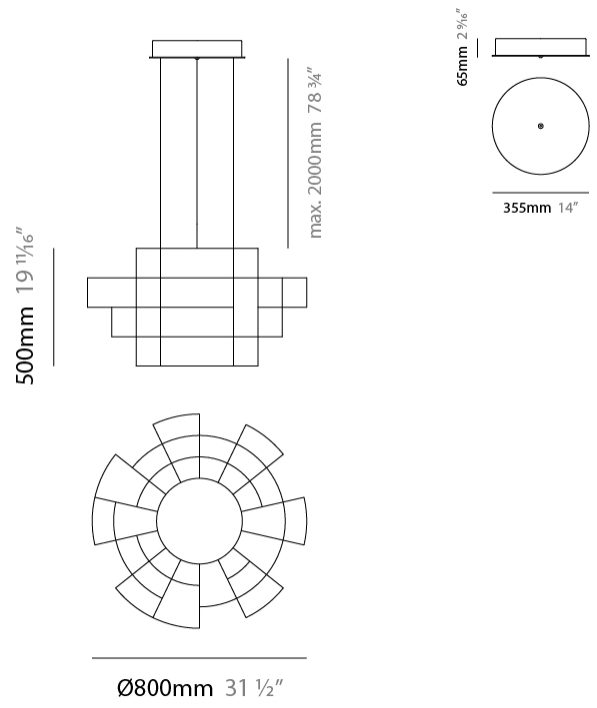

SPECTRE SUSPENSION

D101694-

base number   LED Dimming   Color Temperature   Finish Options

1. To build a product code in our configurator select the specify button on the base model # product page
2. To build a manual product code on this datasheet choose from the options listed below in blue font and add the suffix to the base model #

GENERAL

Series: Spectre
Partner: Quasar
Division: Design
Installation: Suspension
Product Type: Chandelier
Mounting Location: Ceiling

PHYSICAL

Shape: Abstract
Diameter (mm): 800
Diameter (in): 31 1/2"
Height (mm): 500
Height (in): 19 11/16"
Max. Overall Height (mm): 2500
Max. Overall Height (in): 98 7/16"
Weight (kg): 3.5
Weight (lbs): 7.72
[Fixture Finish: NIC / BRA / BBR](#)
Fixture Material: Metal
Upon Request: Custom Sizes

ELECTRICAL

Lamp Type: LED
Input Wattage (W): 61.8
[Dimming: Non-Dimming / Phase Dimming (120vac Only)](#)
Driver Included: Yes
Driver Location: Integrated
Driver Type: Constant Voltage - 120/277Vac
Driver Class: Class 2
Input Voltage (V): 120 - 277
Output Voltage (V): 12
Upon Request: (Not included - see components) Integral: 0-10Vdc dimming

LED

Number of LEDs: 71
[Color Temperature (°K): 2400 / 2800](#)
Max. Delivered Lumen (lm): 2130 (2800K)
CRI: >90 CRI
Lamp Life (hrs): 50000

OPTICAL

RATINGS AND CERTIFICATIONS

Certified By: Certified for North American Standards
IP rating: IP20