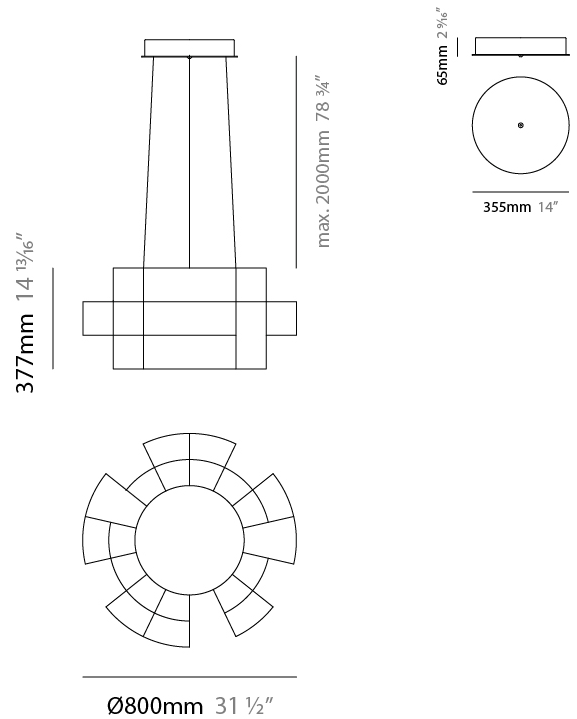

SPECTRE SUSPENSION

D101948-

base number   LED Dimming   Color Temperature   Finish Options

PROJECT _____
TYPE _____
SPECIFIER _____
QUANTITY _____
DATE _____

1. To build a product code in our configurator select the specify button on the base model # product page
2. To build a manual product code on this datasheet choose from the options listed below in blue font and add the suffix to the base model #

GENERAL

Series: Spectre
Partner: Quasar
Division: Design
Installation: Suspension
Product Type: Chandelier
Mounting Location: Ceiling

PHYSICAL

Shape: Abstract
Diameter (mm): 800
Diameter (in): 31 1/2"
Height (mm): 377
Height (in): 14 13/16"
Max. Overall Height (mm): 2375
Max. Overall Height (in): 93 1/2"
Weight (kg): 3.5
Weight (lbs): 7.72
Fixture Finish: [NIC / BRA / BBR](#)
Fixture Material: Metal
Cable Details: 2000mm Cable
Upon Request: Custom Sizes

ELECTRICAL

Lamp Type: LED
Input Wattage (W): 53.4
Dimming: [0-10V Dimming / Phase Dimming (120Vac Only)](#)
Driver Included: Yes
Driver Location: Integrated
Driver Type: Constant Voltage - Universal
Driver Class: Class 2
Input Voltage (V): 120 - 277
Output Voltage (V): 12

LED

Number of LEDs: 89
Color Temperature (°K): [2400 / 2800](#)
Max. Delivered Lumen (lm): 2670 (2800K)
CRI: >90 CRI
Lamp Life (hrs): 50000

OPTICAL

RATINGS AND CERTIFICATIONS

Certified By: Certified for North American Standards
IP rating: IP20