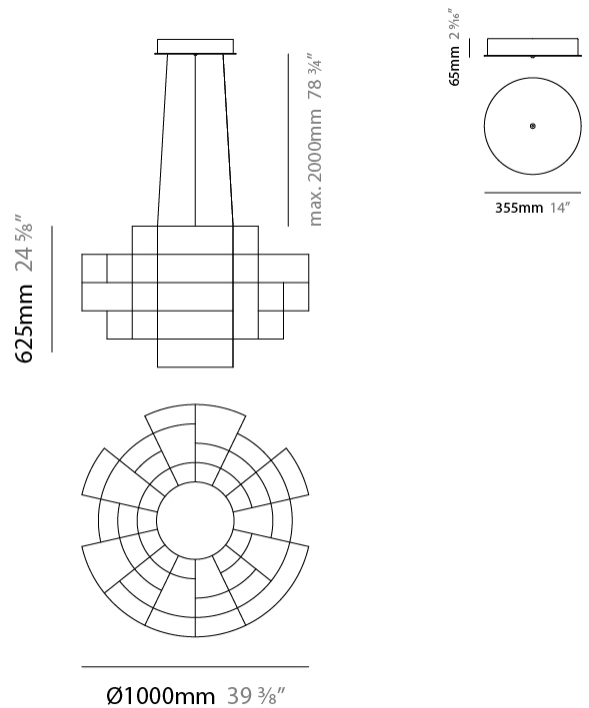

SPECTRE SUSPENSION

D101653-

base number   LED Dimming   Color Temperature   Finish Options

PROJECT _____
TYPE _____
SPECIFIER _____
QUANTITY _____
DATE _____

1. To build a product code in our configurator select the specify button on the base model # product page
2. To build a manual product code on this datasheet choose from the options listed below in blue font and add the suffix to the base model #

GENERAL

Series: Spectre
Partner: Quasar
Division: Design
Installation: Suspension
Product Type: Chandelier
Mounting Location: Ceiling

PHYSICAL

Shape: Abstract
Diameter (mm): 1000
Diameter (in): 39 3/8"
Height (mm): 625
Height (in): 24 5/8"
Max. Overall Height (mm): 2000
Max. Overall Height (in): 103 3/8"
Weight (kg): 5
Weight (lbs): 11.02
[Fixture Finish: NIC / BRA / BBR](#)
Fixture Material: Metal
Upon Request: Custom Sizes

ELECTRICAL

Lamp Type: LED
Input Wattage (W): 85.2
[Dimming: 0-10V Dimming / Phase Dimming (120Vac Only)](#)
Driver Included: Yes
Driver Location: Integrated
Driver Type: Constant Voltage - 120/277Vac
Driver Class: Class 2
Input Voltage (V): 120 - 277
Output Voltage (V): 12

LED

Number of LEDs: 142
[Color Temperature (°K): 2400 / 2800](#)
Max. Delivered Lumen (lm): 4260 (2800K)
CRI: >90 CRI
Lamp Life (hrs): 50000

OPTICAL

RATINGS AND CERTIFICATIONS

Certified By: Certified for North American Standards
IP rating: IP20