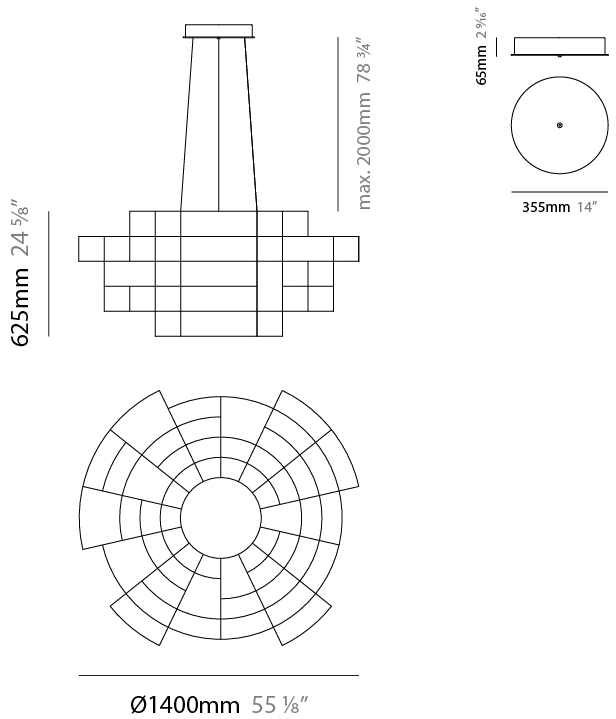

D101654-

base number   LED Dimming   Color Temperature   Finish Options

PROJECT _____
TYPE _____
SPECIFIER _____
QUANTITY _____
DATE _____

1. To build a product code in our configurator select the specify button on the base model # product page
2. To build a manual product code on this datasheet choose from the options listed below in blue font and add the suffix to the base model #

GENERAL

Series: Spectre
Partner: Quasar
Division: Design
Installation: Suspension
Product Type: Chandelier
Mounting Location: Ceiling

PHYSICAL

Shape: Abstract
Diameter (mm): 1400
Diameter (in): 55 1/8"
Height (mm): 625
Height (in): 24 7/16"
Max. Overall Height (mm): 2625
Max. Overall Height (in): 103 3/8"
Weight (kg): 7
Weight (lbs): 15.43
Fixture Finish: [NIC / BRA / BBR](#)
Fixture Material: Metal
Cable Details: 2000mm Cable
Upon Request: Custom Sizes

ELECTRICAL

Lamp Type: LED
Input Wattage (W): 102.6
Dimming: [Non-Dimming / Phase Dimming (120vac Only)](#)
Driver Included: Yes
Driver Location: Integrated
Driver Type: Constant Voltage - 120/277Vac
Driver Class: Class 2
Input Voltage (V): 120 - 277
Output Voltage (V): 12
Upon Request: (Not included - see components) Integral: 0-10Vdc dimming

LED

Number of LEDs: 171
Color Temperature (°K): [2400 / 2800](#)
Max. Delivered Lumen (lm): 6060 (2800K)
CRI: >90 CRI
Lamp Life (hrs): 50000

OPTICAL

RATINGS AND CERTIFICATIONS

Certified By: Certified for North American Standards
IP rating: IP20