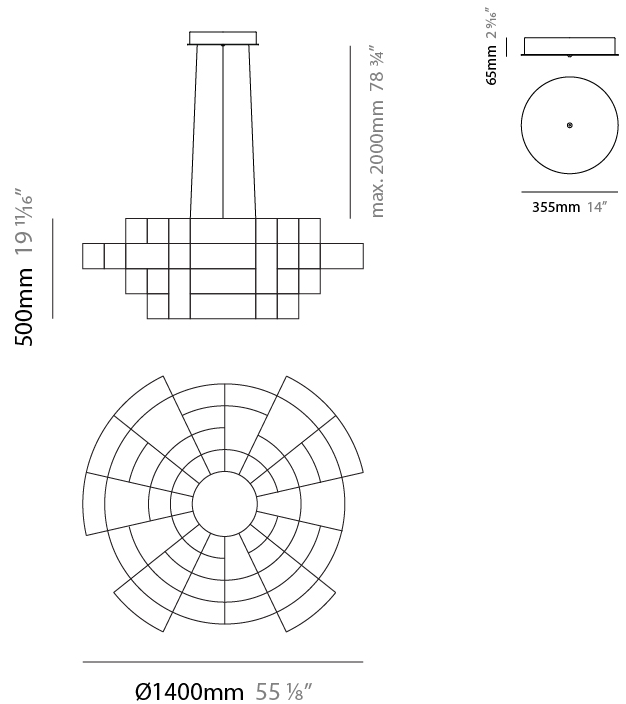

SPECTRE SUSPENSION

D101950-

base number   LED Dimming   Color Temperature   Finish Options

1. To build a product code in our configurator select the specify button on the base model # product page
2. To build a manual product code on this datasheet choose from the options listed below in blue font and add the suffix to the base model #

GENERAL

Series: Spectre
Partner: Quasar
Division: Design
Installation: Suspension
Product Type: Chandelier
Mounting Location: Ceiling

PHYSICAL

Shape: Abstract
Diameter (mm): 1400
Diameter (in): 55 1/8
Height (mm): 500
Height (in): 19 11/16
Max. Overall Height (mm): 2500
Max. Overall Height (in): 98 7/16
Weight (kg): 7
Weight (lbs): 15.43
Fixture Finish: [NIC / BRA / BBR](#)
Fixture Material: Metal
Cable Details: 2000mm Cable
Upon Request: Custom Sizes

ELECTRICAL

Lamp Type: LED
Input Wattage (W): 93
Dimming: [0-10V Dimming / Phase Dimming (120Vac Only)](#)
Driver Included: Yes
Driver Location: Integrated
Driver Type: Constant Voltage - Universal
Driver Class: Class 2
Input Voltage (V): 120 - 277
Output Voltage (V): 12

LED

Number of LEDs: 155
Color Temperature (°K): [2400 / 2800](#)
Max. Delivered Lumen (lm): 4650 (2800K)
CRI: >90 CRI
Lamp Life (hrs): 50000

OPTICAL

RATINGS AND CERTIFICATIONS

Certified By: Certified for North American Standards
IP rating: IP20

PROJECT
TYPE
SPECIFIER
QUANTITY
DATE