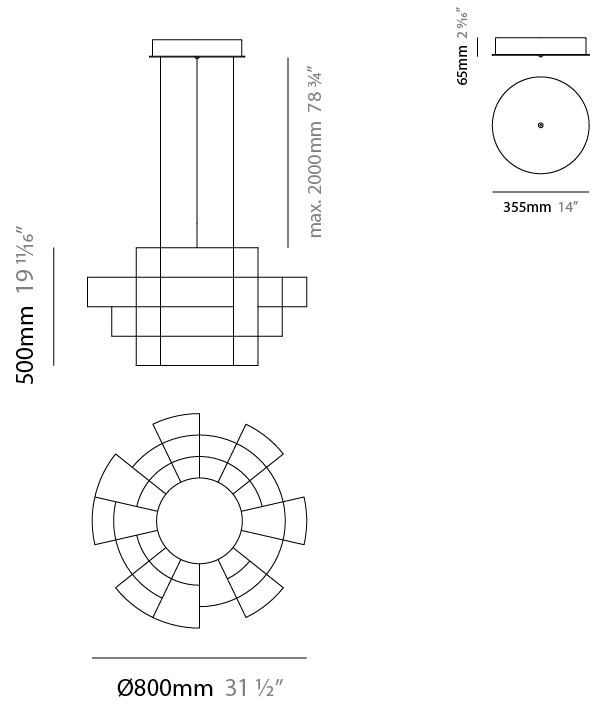

SPECTRE SUSPENSION

D101694-

base number   LED Dimming   Color Temperature   Finish Options

PROJECT _____
TYPE _____
SPECIFIER _____
QUANTITY _____
DATE _____

1. To build a product code in our configurator select the specify button on the base model # product page
2. To build a manual product code on this datasheet choose from the options listed below in blue font and add the suffix to the base model #

GENERAL

Series: Spectre
Partner: Quasar
Division: Design
Installation: Suspension
Product Type: Chandelier
Mounting Location: Ceiling

PHYSICAL

Shape: Abstract
Diameter (mm): 800
Diameter (in): 31 1/2"
Height (mm): 500
Height (in): 19 11/16"
Max. Overall Height (mm): 2500
Max. Overall Height (in): 98 7/16"
Weight (kg): 3.5
Weight (lbs): 7.72
Fixture Finish: [NIC / BRA / BBR](#)
Fixture Material: Metal
Upon Request: Custom Sizes

ELECTRICAL

Lamp Type: LED
Input Wattage (W): 61.8
Dimming: [Non-Dimming / Phase Dimming (120vac Only)](#)
Driver Included: Yes
Driver Location: Integrated
Driver Type: Constant Voltage - 120/277Vac
Driver Class: Class 2
Input Voltage (V): 120 - 277
Output Voltage (V): 12
Upon Request: (Not included - see components) Integral: 0-10Vdc dimming

LED

Number of LEDs: 71
Color Temperature (°K): [2400 / 2800](#)
Max. Delivered Lumen (lm): 2130 (2800K)
CRI: >90 CRI
Lamp Life (hrs): 50000

OPTICAL

RATINGS AND CERTIFICATIONS

Certified By: Certified for North American Standards
IP rating: IP20