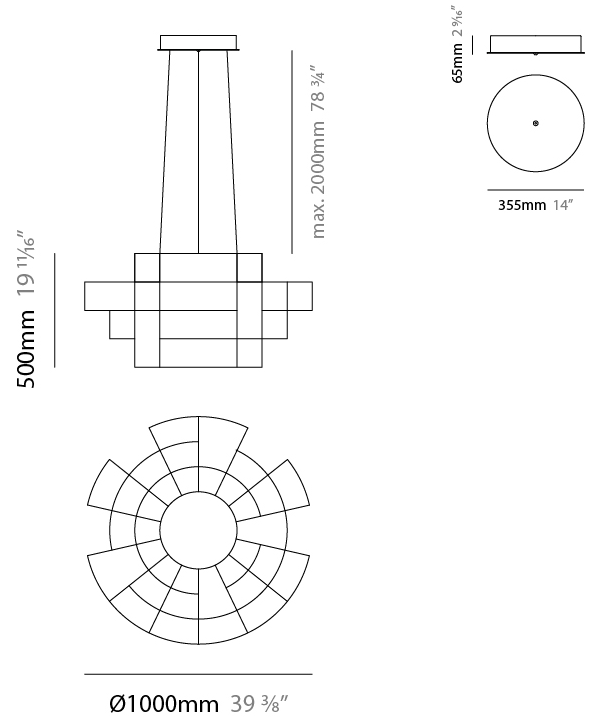

SPECTRE SUSPENSION

D101949-

base number   LED Dimming   Color Temperature   Finish Options

PROJECT
TYPE
SPECIFIER
QUANTITY
DATE

1. To build a product code in our configurator select the specify button on the base model # product page
2. To build a manual product code on this datasheet choose from the options listed below in blue font and add the suffix to the base model #

GENERAL

Series: Spectre
Partner: Quasar
Division: Design
Installation: Suspension
Product Type: Chandelier
Mounting Location: Ceiling

PHYSICAL

Shape: Abstract
Diameter (mm): 1000
Diameter (in): 39 3/8
Height (mm): 500
Height (in): 19 11/16
Max. Overall Height (mm): 2500
Max. Overall Height (in): 98 7/16
Weight (kg): 5
Weight (lbs): 11.02
Fixture Finish: [NIC / BRA / BBR](#)
Fixture Material: Metal
Cable Details: 2000mm Cable
Upon Request: Custom Sizes

ELECTRICAL

Lamp Type: LED
Input Wattage (W): 76.8
Dimming: [0-10V Dimming / Phase Dimming (120Vac Only)](#)
Driver Included: Yes
Driver Location: Integrated
Driver Type: Constant Voltage - Universal
Driver Class: Class 2
Input Voltage (V): 120 - 277
Output Voltage (V): 12

LED

Number of LEDs: 128
Color Temperature (°K): [2400 / 2800](#)
Max. Delivered Lumen (lm): 3840 (2800K)
CRI: >90 CRI
Lamp Life (hrs): 50000

OPTICAL

RATINGS AND CERTIFICATIONS

Certified By: Certified for North American Standards
IP rating: IP20