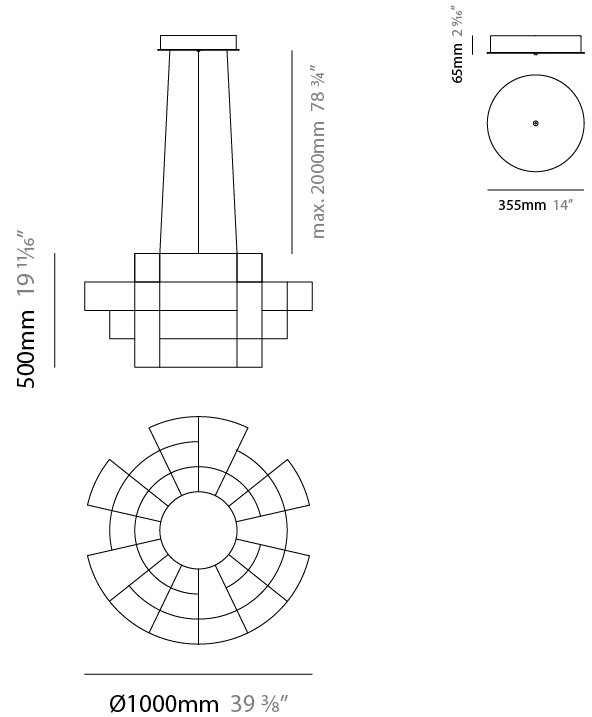

GENERAL

Series: Spectre
Brand: Quasar
Division: Design
Mounting Type: Suspension
Mounting Location: Ceiling
Subcategory: Ambient

PHYSICAL

Shape: Abstract
Diameter (mm): 1000
Diameter (in): 39 3/8
Height (mm): 625
Height (in): 24 5/8
Max. Overall Height (mm): 2000
Max. Overall Height (in): 103 3/8
Light Distribution: Omnidirectional
Weight (kg): 5
Weight (lbs): 11.02
Fixture Finish: NIC / BRA / BBR
Fixture Material: Metal
Upon Request: Custom Sizes

GENERAL

Series: Spectre
 Brand: Quasar
 Division: Design
 Mounting Type: Suspension
 Mounting Location: Ceiling
 Subcategory: Ambient

PHYSICAL

Shape: Abstract
 Diameter (mm): 1000
 Diameter (in): 39 ³/₈"
 Height (mm): 500
 Height (in): 19 ¹¹/₁₆"
 Max. Overall Height (mm): 2500
 Max. Overall Height (in): 98 ⁷/₁₆"
 Light Distribution: Omnidirectional
 Weight (kg): 5
 Weight (lbs): 11.02
 Fixture Finish: [NIC / BRA / BBR](#)
 Fixture Material: Metal
 Cable Details: 2000mm Cable
 Upon Request: Custom Sizes

PROJECT	_____
TYPE	_____
SPECIFIER	_____
QUANTITY	_____
DATE	_____

D101949-

PROJECT	_____
TYPE	_____
SPECIFIER	_____
QUANTITY	_____
DATE	_____

D

SPECTRE COLOR FINISH CHART

PROJECT _____

TYPE _____

SPECIFIER _____