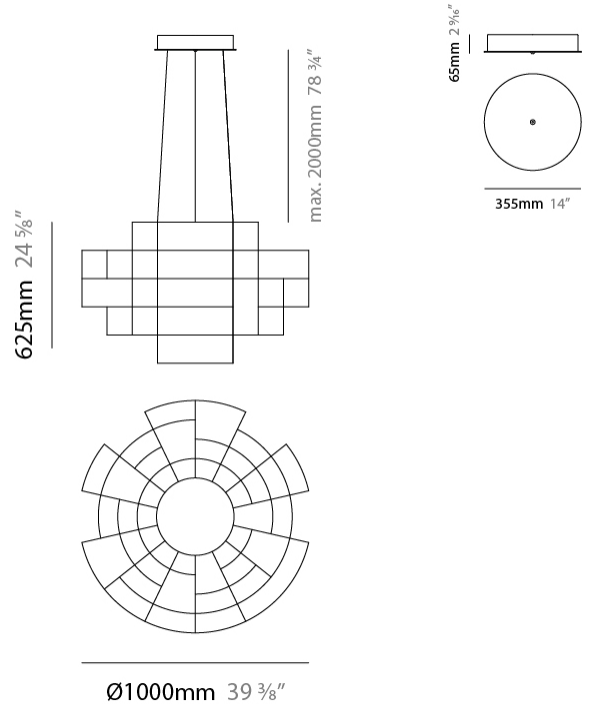

PROJECT	
TYPE	
SPECIFIER	
QUANTITY	
DATE	

SPECTRE SUSPENSION

D101653-

base number	LED	Color	Finish
	Dimming	Temperature	Options

1. To build a product code in our configurator select the specify button on the base model # product page
2. To build a manual product code on this datasheet choose from the options listed below in blue font and add the suffix to the base model #

GENERAL

Series: Spectre
Brand: Quasar
Division: Design
Mounting Type: Suspension
Mounting Location: Ceiling
Subcategory: Ambient

PHYSICAL

Shape: Abstract
Diameter (mm): 1000
Diameter (in): 39 3/8
Height (mm): 625
Height (in): 24 5/8
Max. Overall Height (mm): 2000
Max. Overall Height (in): 103 3/8
Light Distribution: Omnidirectional
Weight (kg): 5
Weight (lbs): 11.02
Fixture Finish: NIC / BRA / BBR
Fixture Material: Metal
Upon Request: Custom Sizes

ELECTRICAL

Lamp Type: LED
Input Wattage (W): 85.2
Dimming: 0-10V Dimming / Phase Dimming (120Vac Only)
Driver Included: Yes
Driver Location: Integrated
Driver Type: Constant Voltage - 120/277Vac
Driver Class: Class 2
Input Voltage (V): 120 - 277
Output Voltage (V): 12

LED

Number of LEDs: 142
Color Temperature (°K): 2400 / 2800
Max. Delivered Lumen (lm): 4260 (2800K)
CRI: >90 CRI
Lamp Life (hrs): 50000

OPTICAL

RATINGS AND CERTIFICATIONS

Certified By: Certified for North American Standards
IP rating: IP20