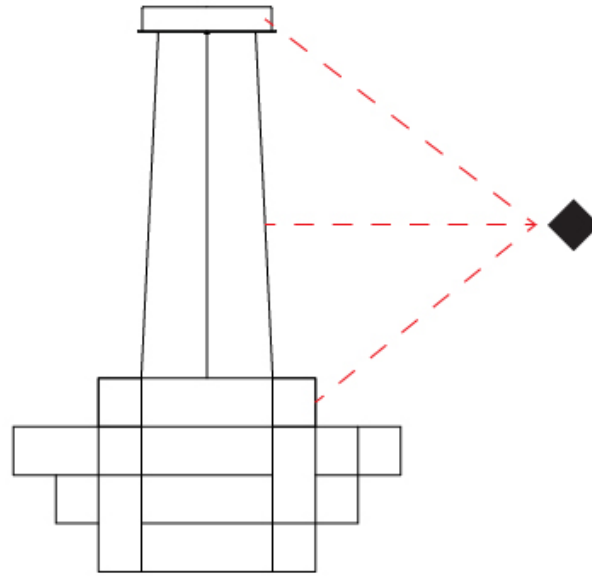

D101949-

PROJECT _____

TYPE _____

SPECIFIER _____

QUANTITY _____

DATE _____

D