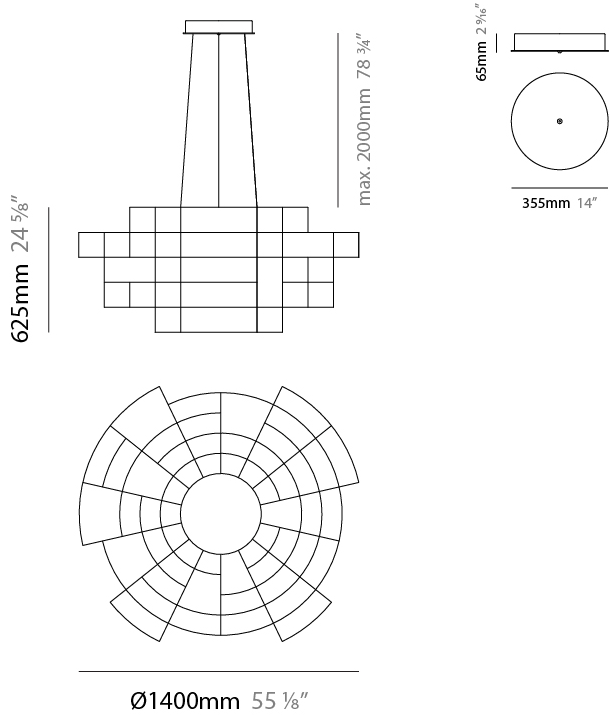

SPECTRE SUSPENSION

D101654-

base number   LED Dimming   Color Temperature   Finish Options

1. To build a product code in our configurator select the specify button on the base model # product page
2. To build a manual product code on this datasheet choose from the options listed below in blue font and add the suffix to the base model #

GENERAL

Series: Spectre
Brand: Quasar
Division: Design
Mounting Type: Suspension
Mounting Location: Ceiling
Subcategory: Ambient

PHYSICAL

Shape: Abstract
Diameter (mm): 1400
Diameter (in): 55 1/8"
Height (mm): 625
Height (in): 24 5/8"
Max. Overall Height (mm): 2625
Max. Overall Height (in): 103 3/8"
Light Distribution: Omnidirectional
Weight (kg): 7
Weight (lbs): 15.43
Fixture Finish: [NIC / BRA / BBR](#)
Fixture Material: Metal
Cable Details: 2000mm Cable
Upon Request: Custom Sizes

ELECTRICAL

Lamp Type: LED
Input Wattage (W): 102.6
Dimming: [Non-Dimming / Phase Dimming (120vac Only)](#)
Driver Included: Yes
Driver Location: Integrated
Driver Type: Constant Voltage - 120/277Vac
Driver Class: Class 2
Input Voltage (V): 120 - 277
Output Voltage (V): 12
Upon Request: (Not included - see components) Integral: 0-10Vdc dimming

LED

Number of LEDs: 171
Color Temperature (°K): [2400 / 2800](#)
Max. Delivered Lumen (lm): 6060 (2800K)
CRI: >90 CRI
Lamp Life (hrs): 50000

OPTICAL

RATINGS AND CERTIFICATIONS

Certified By: Certified for North American Standards
IP rating: IP20