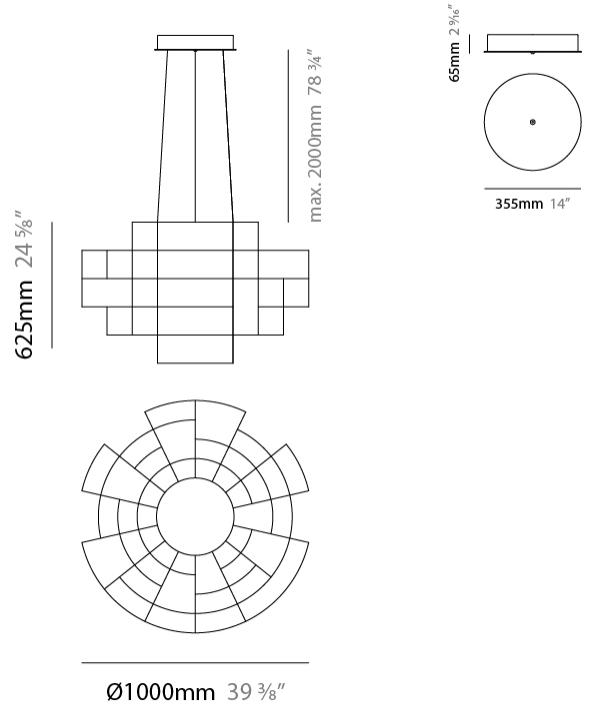

SPECTRE SUSPENSION

D101653-

base number   LED   Color   Finish
Dimming   Temperature   Options

1. To build a product code in our configurator select the specify button on the base model # product page
2. To build a manual product code on this datasheet choose from the options listed below in blue font and add the suffix to the base model #

GENERAL

Series: Spectre
Brand: Quasar
Division: Design
Mounting Type: Suspension
Mounting Location: Ceiling
Subcategory: Ambient

PHYSICAL

Shape: Abstract
Diameter (mm): 1000
Diameter (in): 39 ³/₈
Height (mm): 625
Height (in): 24 ⁵/₈
Max. Overall Height (mm): 2000
Max. Overall Height (in): 103 ³/₈
Light Distribution: Omnidirectional
Weight (kg): 5
Weight (lbs): 11.02
Fixture Finish: [NIC / BRA / BBR](#)
Fixture Material: Metal
Upon Request: Custom Sizes

ELECTRICAL

Lamp Type: LED
Input Wattage (W): 85.2
Dimming: [0-10V Dimming / Phase Dimming (120Vac Only)](#)
Driver Included: Yes
Driver Location: Integrated
Driver Type: Constant Voltage - 120/277Vac
Driver Class: Class 2
Input Voltage (V): 120 - 277
Output Voltage (V): 12

LED

Number of LEDs: 142
Color Temperature (°K): [2400 / 2800](#)
Max. Delivered Lumen (lm): 4260 (2800K)
CRI: >90 CRI
Lamp Life (hrs): 50000

OPTICAL

RATINGS AND CERTIFICATIONS

Certified By: Certified for North American Standards
IP rating: IP20