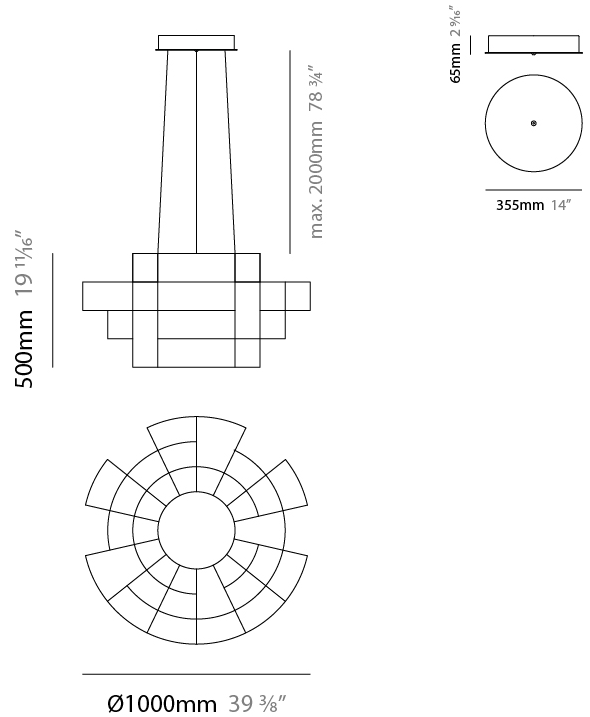

SPECTRE SUSPENSION

D101949-

base number   LED Dimming   Color Temperature   Finish Options

1. To build a product code in our configurator select the specify button on the base model # product page
2. To build a manual product code on this datasheet choose from the options listed below in blue font and add the suffix to the base model #

GENERAL

Series: Spectre
Brand: Quasar
Division: Design
Mounting Type: Suspension
Mounting Location: Ceiling
Subcategory: Ambient

PHYSICAL

Shape: Abstract
Diameter (mm): 1000
Diameter (in): 39 ³/₈"
Height (mm): 500
Height (in): 19 ¹¹/₁₆"
Max. Overall Height (mm): 2500
Max. Overall Height (in): 98 ⁷/₁₆"
Light Distribution: Omnidirectional
Weight (kg): 5
Weight (lbs): 11.02
Fixture Finish: [NIC / BRA / BBR](#)
Fixture Material: Metal
Cable Details: 2000mm Cable
Upon Request: Custom Sizes

ELECTRICAL

Lamp Type: LED
Input Wattage (W): 76.8
Dimming: [0-10V Dimming / Phase Dimming (120Vac Only)](#)
Driver Included: Yes
Driver Location: Integrated
Driver Type: Constant Voltage - Universal
Driver Class: Class 2
Input Voltage (V): 120 - 277
Output Voltage (V): 12

LED

Number of LEDs: 128
Color Temperature (°K): [2400 / 2800](#)
Max. Delivered Lumen (lm): 3840 (2800K)
CRI: >90 CRI
Lamp Life (hrs): 50000

OPTICAL

RATINGS AND CERTIFICATIONS

Certified By: Certified for North American Standards
IP rating: IP20