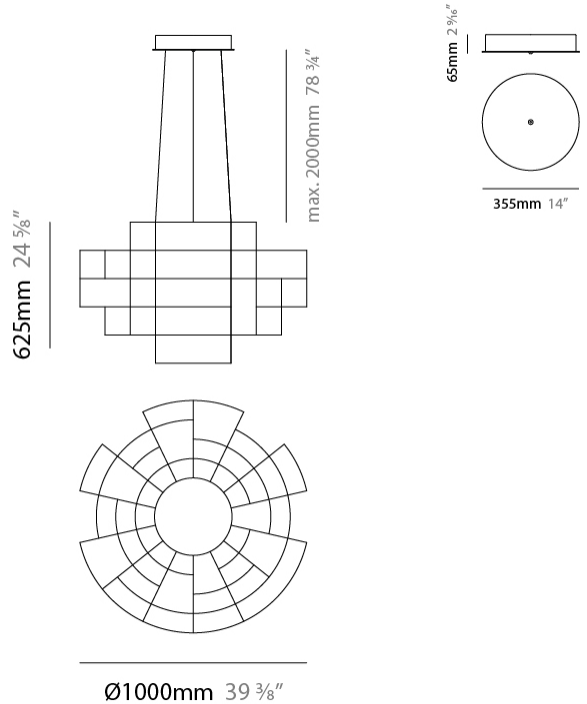

SPECTRE SUSPENSION

D101653-

base number   LED   Color   Finish
Dimming   Temperature   Options

1. To build a product code in our configurator select the specify button on the base model # product page
2. To build a manual product code on this datasheet choose from the options listed below in blue font and add the suffix to the base model #

GENERAL

Series: Spectre
Brand: Quasar
Division: Design
Mounting Type: Suspension
Mounting Location: Ceiling
Subcategory: Ambient

PHYSICAL

Shape: Abstract
Diameter (mm): 1000
Diameter (in): 39 ³/₈"
Height (mm): 625
Height (in): 24 ⁵/₈"
Max. Overall Height (mm): 2000
Max. Overall Height (in): 103 ³/₈"
Light Distribution: Omnidirectional
Weight (kg): 5
Weight (lbs): 11.02
Fixture Finish: [NIC / BRA / BBR](#)
Fixture Material: Metal
Upon Request: Custom Sizes

ELECTRICAL

Lamp Type: LED
Input Wattage (W): 85.2
Dimming: [0-10V Dimming / Phase Dimming (120Vac Only)](#)
Driver Included: Yes
Driver Location: Integrated
Driver Type: Constant Voltage - 120/277Vac
Driver Class: Class 2
Input Voltage (V): 120 - 277
Output Voltage (V): 12

LED

Number of LEDs: 142
Color Temperature (°K): [2400 / 2800](#)
Max. Delivered Lumen (lm): 4260 (2800K)
CRI: >90 CRI
Lamp Life (hrs): 50000

OPTICAL

RATINGS AND CERTIFICATIONS

Certified By: Certified for North American Standards
IP rating: IP20