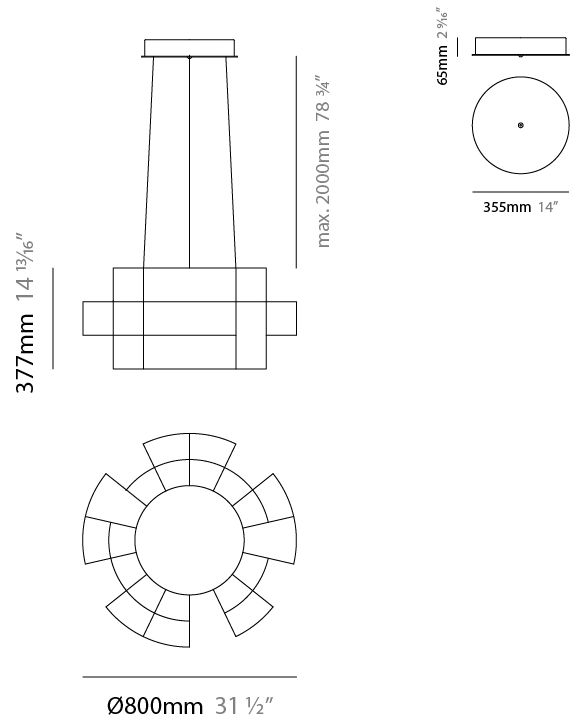

SPECTRE SUSPENSION

D101948-

base number   LED Dimming   Color Temperature   Finish Options

1. To build a product code in our configurator select the specify button on the base model # product page
2. To build a manual product code on this datasheet choose from the options listed below in blue font and add the suffix to the base model #

GENERAL

Series: Spectre
Brand: Quasar
Division: Design
Mounting Type: Suspension
Mounting Location: Ceiling
Subcategory: Ambient

PHYSICAL

Shape: Abstract
Diameter (mm): 800
Diameter (in): 31 1/2"
Height (mm): 377
Height (in): 14 13/16"
Max. Overall Height (mm): 2375
Max. Overall Height (in): 93 1/2"
Light Distribution: Omnidirectional
Weight (kg): 3.5
Weight (lbs): 7.72
Fixture Finish: [NIC / BRA / BBR](#)
Fixture Material: Metal
Cable Details: 2000mm Cable
Upon Request: Custom Sizes

ELECTRICAL

Lamp Type: LED
Input Wattage (W): 53.4
Dimming: [0-10V Dimming / Phase Dimming (120Vac Only)](#)
Driver Included: Yes
Driver Location: Integrated
Driver Type: Constant Voltage - Universal
Driver Class: Class 2
Input Voltage (V): 120 - 277
Output Voltage (V): 12

LED

Number of LEDs: 89
Color Temperature (°K): [2400 / 2800](#)
Max. Delivered Lumen (lm): 2670 (2800K)
CRI: >90 CRI
Lamp Life (hrs): 50000

OPTICAL

RATINGS AND CERTIFICATIONS

Certified By: Certified for North American Standards
IP rating: IP20

PROJECT _____
TYPE _____
SPECIFIER _____
QUANTITY _____
DATE _____