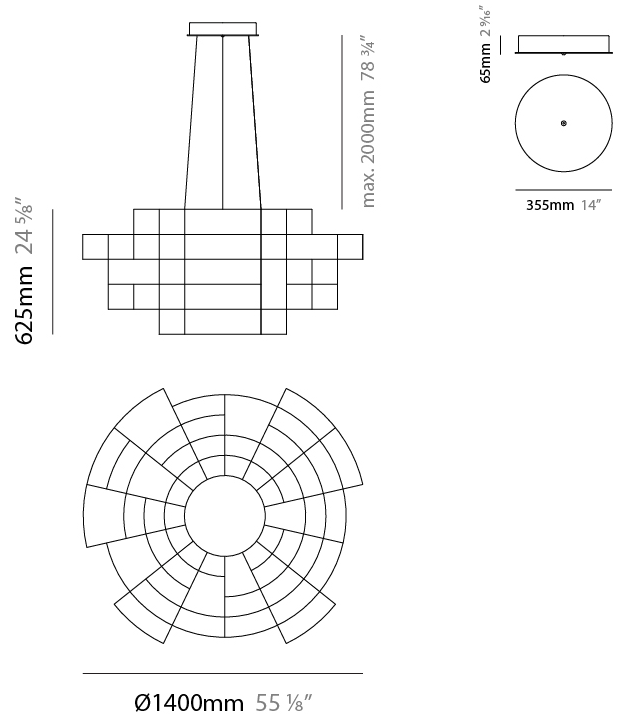

SPECTRE SUSPENSION

D101654-

base number   LED Dimming   Color Temperature   Finish Options

1. To build a product code in our configurator select the specify button on the base model # product page
2. To build a manual product code on this datasheet choose from the options listed below in blue font and add the suffix to the base model #

GENERAL

Series: Spectre
Brand: Quasar
Division: Design
Mounting Type: Suspension
Mounting Location: Ceiling
Subcategory: Ambient

PHYSICAL

Shape: Abstract
Diameter (mm): 1400
Diameter (in): 55 1/8"
Height (mm): 625
Height (in): 24 7/16"
Max. Overall Height (mm): 2625
Max. Overall Height (in): 103 3/8"
Light Distribution: Omnidirectional
Weight (kg): 7
Weight (lbs): 15.43
Fixture Finish: [NIC / BRA / BBR](#)
Fixture Material: Metal
Cable Details: 2000mm Cable
Upon Request: Custom Sizes

ELECTRICAL

Lamp Type: LED
Input Wattage (W): 102.6
Dimming: [Non-Dimming / Phase Dimming (120vac Only)](#)
Driver Included: Yes
Driver Location: Integrated
Driver Type: Constant Voltage - 120/277Vac
Driver Class: Class 2
Input Voltage (V): 120 - 277
Output Voltage (V): 12
Upon Request: (Not included - see components) Integral: 0-10Vdc dimming

LED

Number of LEDs: 171
Color Temperature (°K): [2400 / 2800](#)
Max. Delivered Lumen (lm): 6060 (2800K)
CRI: >90 CRI
Lamp Life (hrs): 50000

OPTICAL

RATINGS AND CERTIFICATIONS

Certified By: Certified for North American Standards
IP rating: IP20