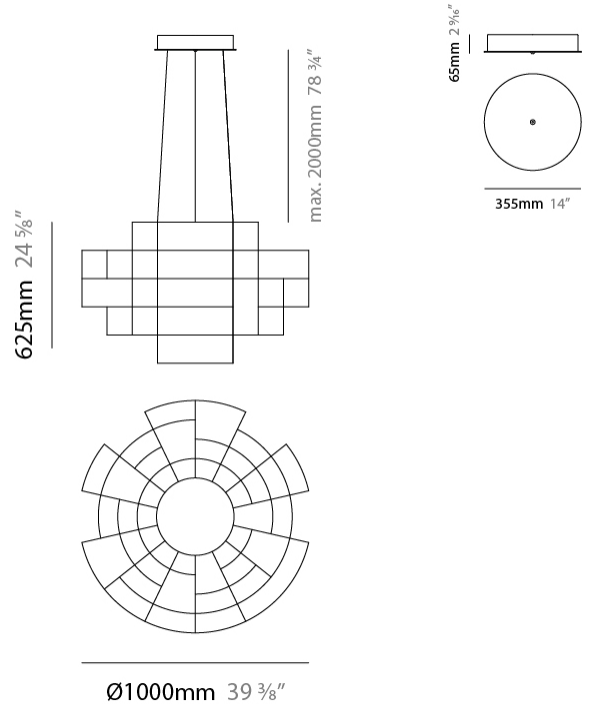

SPECTRE SUSPENSION

D101653-

base number   LED   Color   Finish
Dimming   Temperature   Options

1. To build a product code in our configurator select the specify button on the base model # product page
2. To build a manual product code on this datasheet choose from the options listed below in blue font and add the suffix to the base model #

GENERAL

Series: Spectre
Brand: Quasar
Division: Design
Mounting Type: Suspension
Mounting Location: Ceiling
Subcategory: Ambient

PHYSICAL

Shape: Abstract
Diameter (mm): 1000
Diameter (in): 39 ³/₈"
Height (mm): 625
Height (in): 24 ⁵/₈"
Max. Overall Height (mm): 2000
Max. Overall Height (in): 103 ³/₈"
Light Distribution: Omnidirectional
Weight (kg): 5
Weight (lbs): 11.02
Fixture Finish: [NIC / BRA / BBR](#)
Fixture Material: Metal
Upon Request: Custom Sizes

ELECTRICAL

Lamp Type: LED
Input Wattage (W): 85.2
Dimming: [0-10V Dimming / Phase Dimming (120Vac Only)](#)
Driver Included: Yes
Driver Location: Integrated
Driver Type: Constant Voltage - 120/277Vac
Driver Class: Class 2
Input Voltage (V): 120 - 277
Output Voltage (V): 12

LED

Number of LEDs: 142
Color Temperature (°K): [2400 / 2800](#)
Max. Delivered Lumen (lm): 4260 (2800K)
CRI: >90 CRI
Lamp Life (hrs): 50000

OPTICAL

RATINGS AND CERTIFICATIONS

Certified By: Certified for North American Standards
IP rating: IP20