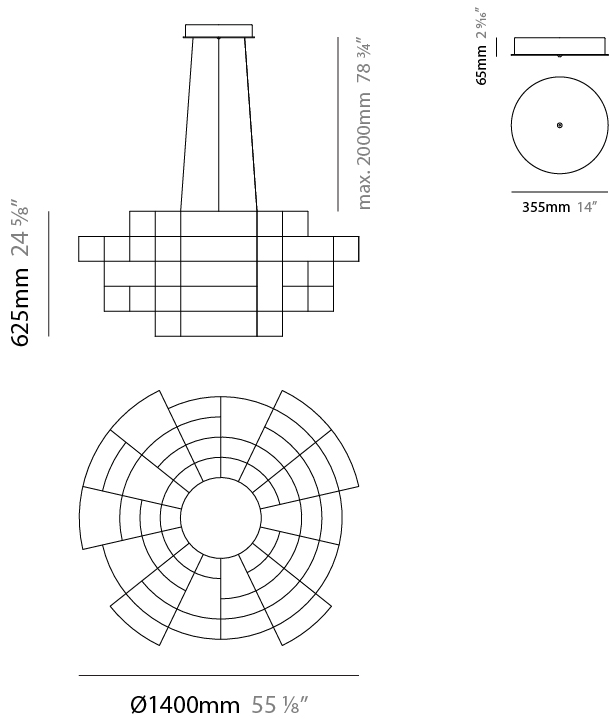

SPECTRE SUSPENSION

D101654-

base number   LED Dimming   Color Temperature   Finish Options

1. To build a product code in our configurator select the specify button on the base model # product page
2. To build a manual product code on this datasheet choose from the options listed below in blue font and add the suffix to the base model #

GENERAL

Series: Spectre
Brand: Quasar
Division: Design
Mounting Type: Suspension
Mounting Location: Ceiling
Subcategory: Ambient

PHYSICAL

Shape: Abstract
Diameter (mm): 1400
Diameter (in): 55 1/8"
Height (mm): 625
Height (in): 24 7/16"
Max. Overall Height (mm): 2625
Max. Overall Height (in): 103 3/8"
Light Distribution: Omnidirectional
Weight (kg): 7
Weight (lbs): 15.43
Fixture Finish: [NIC / BRA / BBR](#)
Fixture Material: Metal
Cable Details: 2000mm Cable
Upon Request: Custom Sizes

ELECTRICAL

Lamp Type: LED
Input Wattage (W): 102.6
Dimming: [Non-Dimming / Phase Dimming (120vac Only)](#)
Driver Included: Yes
Driver Location: Integrated
Driver Type: Constant Voltage - 120/277Vac
Driver Class: Class 2
Input Voltage (V): 120 - 277
Output Voltage (V): 12
Upon Request: (Not included - see components) Integral: 0-10Vdc dimming

LED

Number of LEDs: 171
Color Temperature (°K): [2400 / 2800](#)
Max. Delivered Lumen (lm): 6060 (2800K)
CRI: >90 CRI
Lamp Life (hrs): 50000

OPTICAL

RATINGS AND CERTIFICATIONS

Certified By: Certified for North American Standards
IP rating: IP20