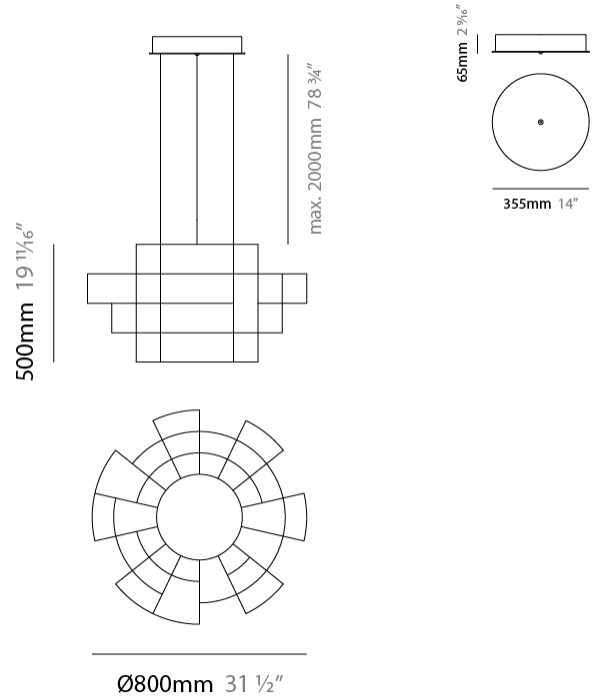

SPECTRE SUSPENSION

D101694-

base number   LED Dimming   Color Temperature   Finish Options

1. To build a product code in our configurator select the specify button on the base model # product page
2. To build a manual product code on this datasheet choose from the options listed below in blue font and add the suffix to the base model #

GENERAL

Series: Spectre
Partner: Quasar
Division: Design
Installation: Suspension
Product Type: Chandelier
Mounting Location: Ceiling

PHYSICAL

Shape: Abstract
Diameter (mm): 800
Diameter (in): 31 1/2"
Height (mm): 500
Height (in): 19 11/16"
Max. Overall Height (mm): 2500
Max. Overall Height (in): 98 7/16"
Weight (kg): 3.5
Weight (lbs): 7.72
[Fixture Finish: NIC / BRA / BBR](#)
Fixture Material: Metal
Upon Request: Custom Sizes

ELECTRICAL

Lamp Type: LED
Input Wattage (W): 61.8
[Dimming: Non-Dimming / Phase Dimming (120vac Only)](#)
Driver Included: Yes
Driver Location: Integrated
Driver Type: Constant Voltage - 120/277Vac
Driver Class: Class 2
Input Voltage (V): 120 - 277
Output Voltage (V): 12
Upon Request: (Not included - see components) Integral: 0-10Vdc dimming

LED

Number of LEDs: 71
[Color Temperature (°K): 2400 / 2800](#)
Max. Delivered Lumen (lm): 2130 (2800K)
CRI: >90 CRI
Lamp Life (hrs): 50000

OPTICAL

RATINGS AND CERTIFICATIONS

Certified By: Certified for North American Standards
IP rating: IP20