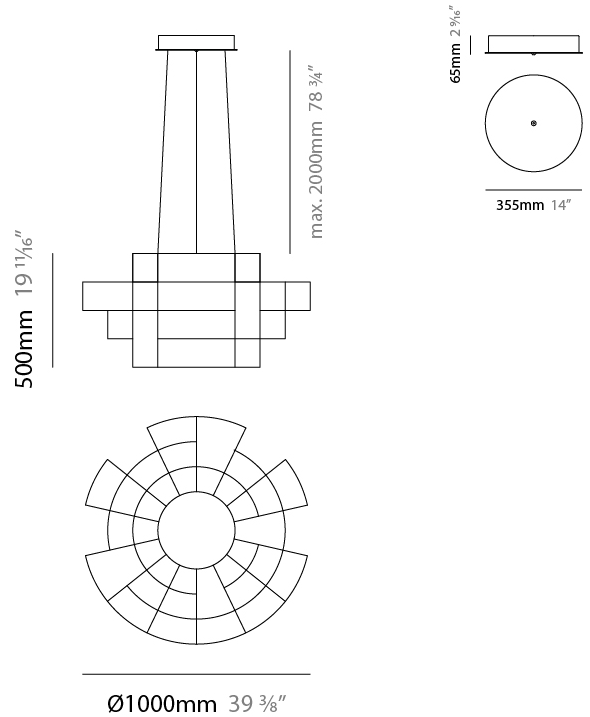

SPECTRE SUSPENSION

D101949-

base number   LED Dimming   Color Temperature   Finish Options

1. To build a product code in our configurator select the specify button on the base model # product page
2. To build a manual product code on this datasheet choose from the options listed below in blue font and add the suffix to the base model #

GENERAL

Series: Spectre
Partner: Quasar
Division: Design
Installation: Suspension
Product Type: Chandelier
Mounting Location: Ceiling

PHYSICAL

Shape: Abstract
Diameter (mm): 1000
Diameter (in): 39 ³/₈
Height (mm): 500
Height (in): 19 ¹¹/₁₆
Max. Overall Height (mm): 2500
Max. Overall Height (in): 98 ⁷/₁₆
Weight (kg): 5
Weight (lbs): 11.02
Fixture Finish: [NIC / BRA / BBR](#)
Fixture Material: Metal
Cable Details: 2000mm Cable
Upon Request: Custom Sizes

ELECTRICAL

Lamp Type: LED
Input Wattage (W): 76.8
Dimming: [0-10V Dimming / Phase Dimming (120Vac Only)](#)
Driver Included: Yes
Driver Location: Integrated
Driver Type: Constant Voltage - Universal
Driver Class: Class 2
Input Voltage (V): 120 - 277
Output Voltage (V): 12

LED

Number of LEDs: 128
Color Temperature (°K): [2400 / 2800](#)
Max. Delivered Lumen (lm): 3840 (2800K)
CRI: >90 CRI
Lamp Life (hrs): 50000

OPTICAL

RATINGS AND CERTIFICATIONS

Certified By: Certified for North American Standards
IP rating: IP20

PROJECT
TYPE
SPECIFIER
QUANTITY
DATE