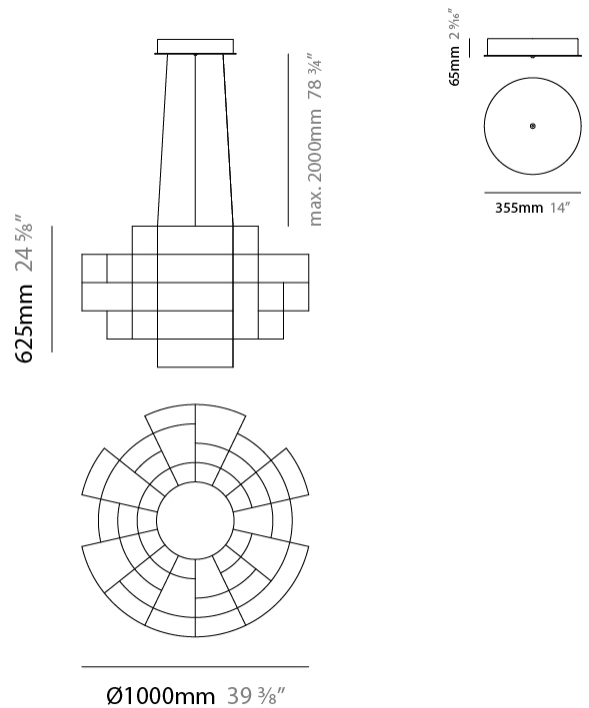

SPECTRE SUSPENSION

D101653-

base number   LED   Color   Finish
Dimming   Temperature   Options

1. To build a product code in our configurator select the specify button on the base model # product page
2. To build a manual product code on this datasheet choose from the options listed below in blue font and add the suffix to the base model #

GENERAL

Series: Spectre
Partner: Quasar
Division: Design
Installation: Suspension
Product Type: Chandelier
Mounting Location: Ceiling

PHYSICAL

Shape: Abstract
Diameter (mm): 1000
Diameter (in): 39 ³/₈"
Height (mm): 625
Height (in): 24 ⁵/₈"
Max. Overall Height (mm): 2000
Max. Overall Height (in): 103 ³/₈"
Weight (kg): 5
Weight (lbs): 11.02
[Fixture Finish: NIC / BRA / BBR](#)
Fixture Material: Metal
Upon Request: Custom Sizes

ELECTRICAL

Lamp Type: LED
Input Wattage (W): 85.2
[Dimming: 0-10V Dimming / Phase Dimming (120Vac Only)](#)
Driver Included: Yes
Driver Location: Integrated
Driver Type: Constant Voltage - 120/277Vac
Driver Class: Class 2
Input Voltage (V): 120 - 277
Output Voltage (V): 12

LED

Number of LEDs: 142
[Color Temperature (°K): 2400 / 2800](#)
Max. Delivered Lumen (lm): 4260 (2800K)
CRI: >90 CRI
Lamp Life (hrs): 50000

OPTICAL

RATINGS AND CERTIFICATIONS

Certified By: Certified for North American Standards
IP rating: IP20