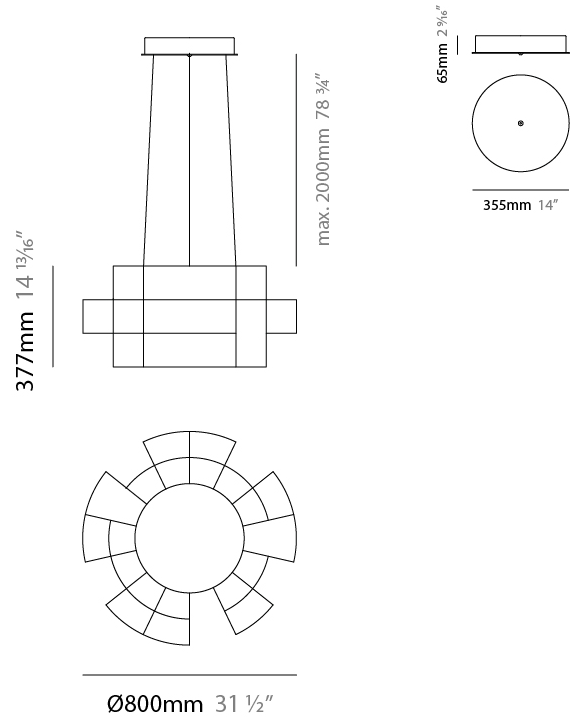

SPECTRE SUSPENSION

D101948-

base number   LED Dimming   Color Temperature   Finish Options

1. To build a product code in our configurator select the specify button on the base model # product page
2. To build a manual product code on this datasheet choose from the options listed below in blue font and add the suffix to the base model #

GENERAL

Series: Spectre
Brand: Quasar
Division: Design
Mounting Type: Suspension
Mounting Location: Ceiling
Subcategory: Ambient

PHYSICAL

Shape: Abstract
Diameter (mm): 800
Diameter (in): 31 1/2"
Height (mm): 377
Height (in): 14 13/16"
Max. Overall Height (mm): 2375
Max. Overall Height (in): 93 1/2"
Light Distribution: Omnidirectional
Weight (kg): 3.5
Weight (lbs): 7.72
Fixture Finish: [NIC / BRA / BBR](#)
Fixture Material: Metal
Cable Details: 2000mm Cable
Upon Request: Custom Sizes

ELECTRICAL

Lamp Type: LED
Input Wattage (W): 53.4
Dimming: [0-10V Dimming / Phase Dimming (120Vac Only)](#)
Driver Included: Yes
Driver Location: Integrated
Driver Type: Constant Voltage - Universal
Driver Class: Class 2
Input Voltage (V): 120 - 277
Output Voltage (V): 12

LED

Number of LEDs: 89
Color Temperature (°K): [2400 / 2800](#)
Max. Delivered Lumen (lm): 2670 (2800K)
CRI: >90 CRI
Lamp Life (hrs): 50000

OPTICAL

RATINGS AND CERTIFICATIONS

Certified By: Certified for North American Standards
IP rating: IP20

PROJECT	_____
TYPE	_____
SPECIFIER	_____
QUANTITY	_____
DATE	_____