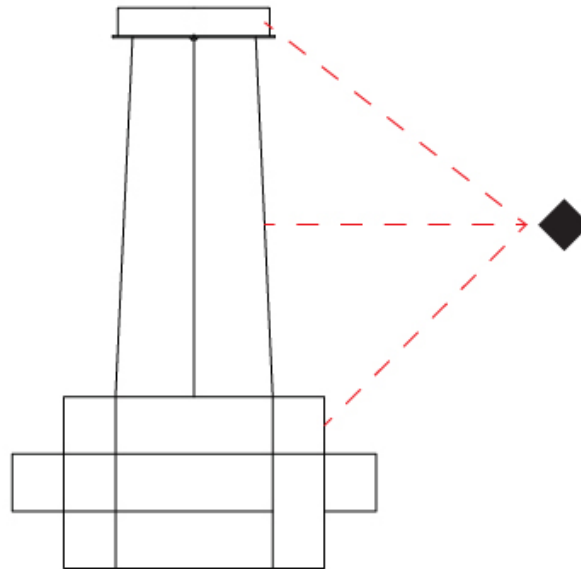

D101948-

PROJECT	_____
TYPE	_____
SPECIFIER	_____
QUANTITY	_____
DATE	_____

D