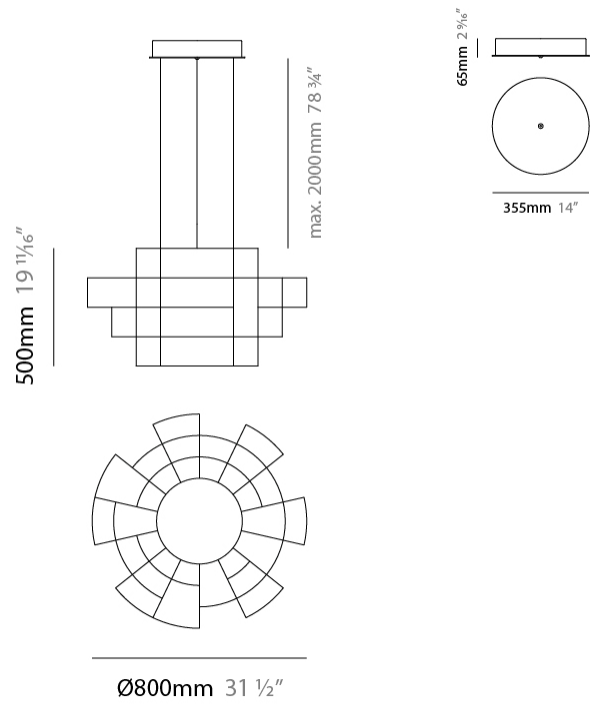

D101694-

base number   LED Dimming   Color Temperature   Finish Options

1. To build a product code in our configurator select the specify button on the base model # product page
2. To build a manual product code on this datasheet choose from the options listed below in blue font and add the suffix to the base model #

GENERAL

Series: Spectre
Brand: Quasar
Division: Design
Mounting Type: Suspension
Mounting Location: Ceiling
Subcategory: Ambient

PHYSICAL

Shape: Abstract
Diameter (mm): 800
Diameter (in): 31 1/2"
Height (mm): 500
Height (in): 19 11/16"
Max. Overall Height (mm): 2500
Max. Overall Height (in): 98 7/16"
Light Distribution: Omnidirectional
Weight (kg): 3.5
Weight (lbs): 7.72
Fixture Finish: [NIC / BRA / BBR](#)
Fixture Material: Metal
Upon Request: Custom Sizes

ELECTRICAL

Lamp Type: LED
Input Wattage (W): 61.8
Dimming: [Non-Dimming / Phase Dimming (120vac Only)](#)
Driver Included: Yes
Driver Location: Integrated
Driver Type: Constant Voltage - 120/277Vac
Driver Class: Class 2
Input Voltage (V): 120 - 277
Output Voltage (V): 12
Upon Request: (Not included - see components) Integral: 0-10Vdc dimming

LED

Number of LEDs: 71
Color Temperature (°K): [2400 / 2800](#)
Max. Delivered Lumen (lm): 2130 (2800K)
CRI: >90 CRI
Lamp Life (hrs): 50000

OPTICAL

RATINGS AND CERTIFICATIONS

Certified By: Certified for North American Standards
IP rating: IP20

PROJECT	_____
TYPE	_____
SPECIFIER	_____
QUANTITY	_____
DATE	_____