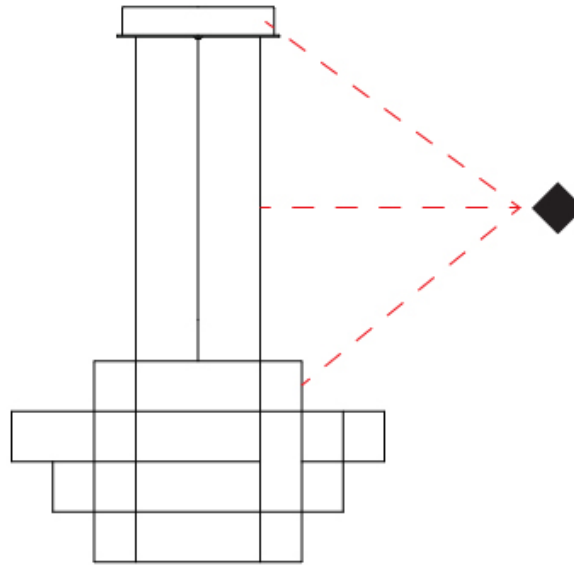

D101694-

PROJECT	_____
TYPE	_____
SPECIFIER	_____
QUANTITY	_____
DATE	_____

D