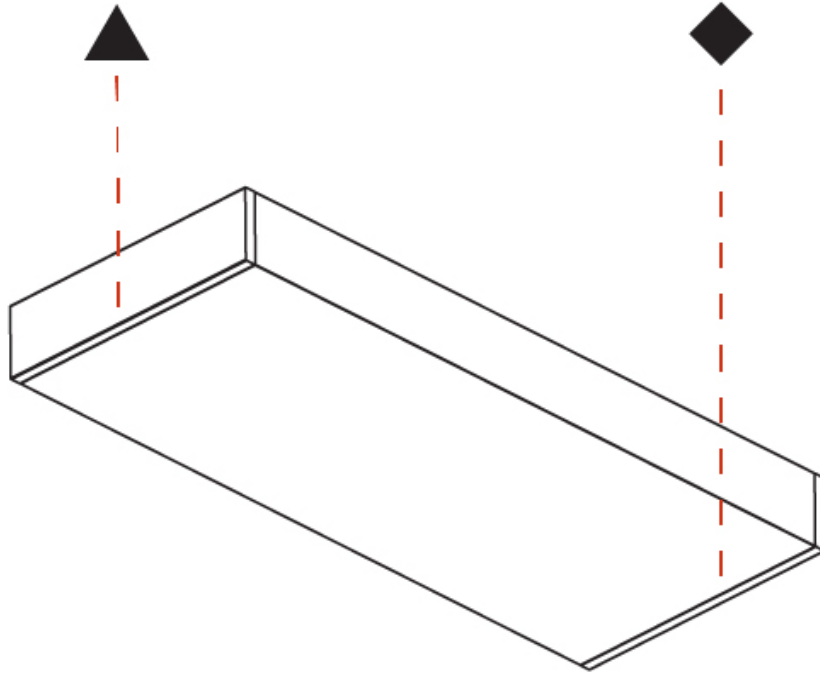

A33287-

PROJECT

TYPE

SPECIFIER

QUANTITY

DATE

A