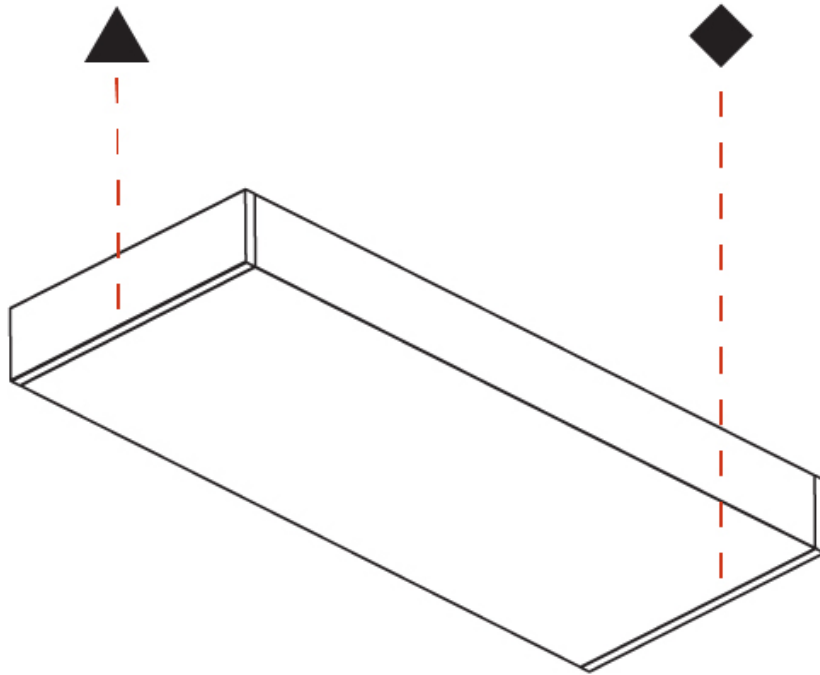

SPEED SURFACE

A33287-

PROJECT _____

TYPE _____

SPECIFIER _____

QUANTITY _____

DATE _____

A