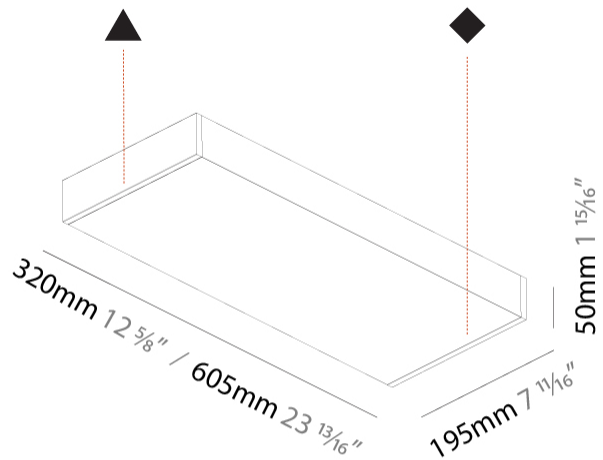

1. To build a product code in our configurator select the specify button on the base model # product page
2. To build a manual product code on this datasheet choose from the options listed below in blue font and add the suffix to the base model #

GENERAL

Series: Speed
Partner: Prolicht
Division: Architectural
Installation: Surface
Product Type: Wall Surface
Mounting Location: Wall
Light Distribution: Indirect

PHYSICAL

Shape: Rectangle
Length (mm): 320
Length (in): 12 5/8
Height (mm): 50
Depth (mm): 195
Height (in): 1 15/16
Depth (in): 7 11/16
Weight (kg): 2.393
Weight (lbs): 5.276

Fixture Finish: SSR / BKV / CWI / CRY / HAB / UFT / ITA / RUA / FTG / MYG / LOD / PUS / FRO / FUP / KIA / POP / BLS / SPG / MEY / GOH / CHC / COM / ABZ / JAG / OBR / MOS / ROR

Fixture Material: Extruded Aluminum

ELECTRICAL

Lamp Type: LED (Zhaga Standard)
Input Wattage (W): 25
Total Output Wattage (W): 22.5
Dimming: Tri-Mode (Non-Dimming and Phase Dimming (120Vac only) and 0-10V Dimming)
Driver Included: Yes
Driver Location: Integrated
Driver Type: Constant Current - Universal
Driver Class: Class 2
Input Voltage (V): 120 - 277
Constant Current (MA): 500

LED

Number of LEDs: 2 strips
Color Temperature (°K): 3000 / 3500 / 4000
Max. Delivered Lumen (lm): 3300 / 3450 / 3520
CRI: >80 CRI
Lamp Life (hrs): 50000

OPTICAL

RATINGS AND CERTIFICATIONS

Certified By: Certified for North American Standards
IP rating: IP20