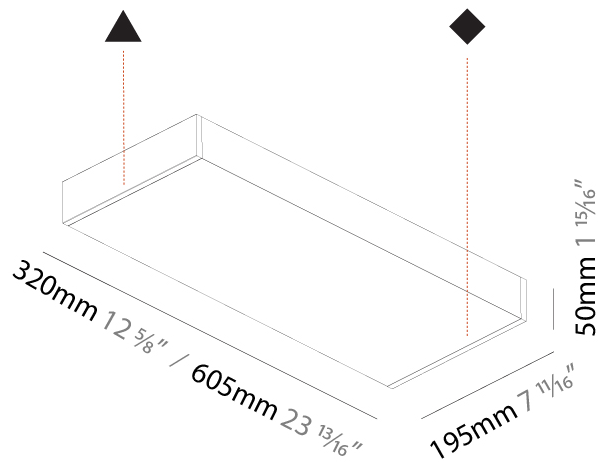

1. To build a product code in our configurator select the specify button on the base model # product page
2. To build a manual product code on this datasheet choose from the options listed below in blue font and add the suffix to the base model #

GENERAL

Series: Speed
Partner: Prolicht
Division: Architectural
Installation: Surface
Product Type: Wall Surface
Mounting Location: Wall
Light Distribution: Indirect

PHYSICAL

Shape: Rectangle
Length (mm): 605
Length (in): 23 ¹³/₁₆
Height (mm): 50
Depth (mm): 195
Height (in): 1 ¹⁵/₁₆
Depth (in): 7 ¹¹/₁₆
Weight (kg): 4.026
Weight (lbs): 8.876

Fixture Finish: SSR / BKV / CWI / CRY / HAB / UFT / ITA / RUA / FTG / MYG / LOD / PUS / FRO / FUP / KIA / POP / BLS / SPG / MEY / GOH / CHC / COM / ABZ / JAG / OBR / MOS / ROR

Fixture Material: Extruded Aluminum

ELECTRICAL

Lamp Type: LED (Zhaga Standard)
Input Wattage (W): 50
Total Output Wattage (W): 45.6
Dimming: Tri-Mode (Non-Dimming and Phase Dimming (120Vac only) and 0-10V Dimming)
Driver Included: Yes
Driver Location: Integrated
Driver Type: Constant Current - Universal
Driver Class: Class 2
Input Voltage (V): 120 - 277
Constant Current (MA): 500

LED

Number of LEDs: 4 strips
Color Temperature (°K): 3000 / 3500 / 4000
Max. Delivered Lumen (lm): 6610 / 6899 / 7040
CRI: >80 CRI
Lamp Life (hrs): 50000

OPTICAL

RATINGS AND CERTIFICATIONS

Certified By: Certified for North American Standards
IP rating: IP20