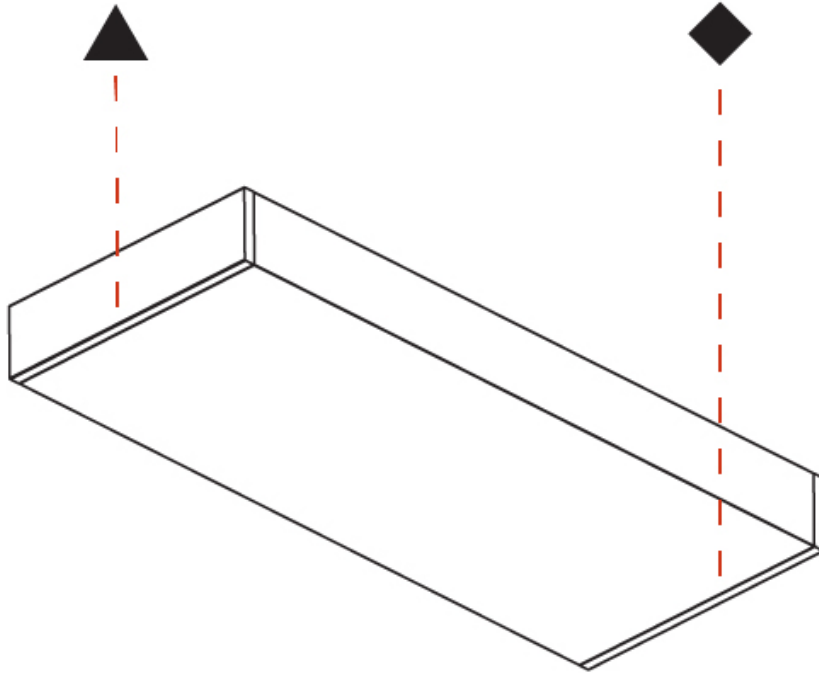

A33287-

PROJECT

TYPE

SPECIFIER

QUANTITY

DATE

A