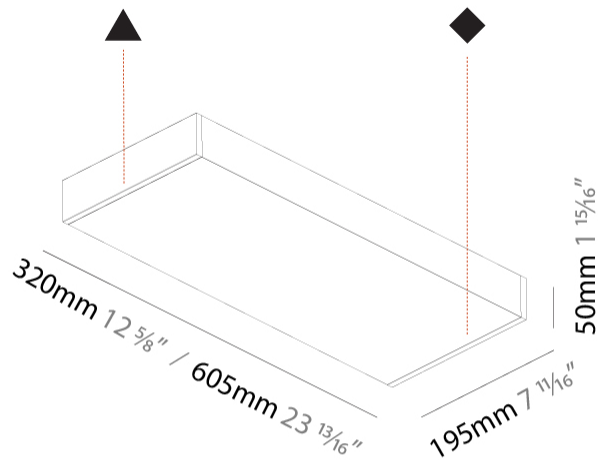

1. To build a product code in our configurator select the specify button on the base model # product page
2. To build a manual product code on this datasheet choose from the options listed below in blue font and add the suffix to the base model #

GENERAL

Series: Speed
Brand: Prolicht
Division: Architectural
Mounting Type: Surface
Mounting Location: Wall
Subcategory: Wall Effect

PHYSICAL

Shape: Rectangle
Length (mm): 320
Length (in): 12 ⁵/₈
Height (mm): 50
Depth (mm): 195
Height (in): 1 ¹⁵/₁₆
Depth (in): 7 ¹¹/₁₆
Light Distribution: Indirect
Weight (kg): 2.393
Weight (lbs): 5.276

Fixture Finish: SSR / BKV / CWI / CRY / HAB / UFT / ITA / RUA / FTG / MYG / LOD / PUS / FRO / FUP / KIA / POP / BLS / SPG / MEY / GOH / GUM / CHC / COM / ABZ / JAG / OBR / MOS / ROR

Fixture Material: Extruded Aluminum

ELECTRICAL

Lamp Type: LED (Zhaga Standard)
Input Wattage (W): 25
Total Output Wattage (W): 22.5
Dimming: Tri-Mode (Non-Dimming and Phase Dimming (120Vac only) and 0-10V Dimming)
Driver Included: Yes
Driver Location: Integrated
Driver Type: Constant Current - Universal
Driver Class: Class 2
Input Voltage (V): 120 - 277
Constant Current (MA): 500

LED

Number of LEDs: 2 strips
Color Temperature (°K): 3000 / 3500 / 4000
Max. Delivered Lumen (lm): 3300 / 3450 / 3520
CRI: >80 CRI
Lamp Life (hrs): 50000

OPTICAL

RATINGS AND CERTIFICATIONS

Certified By: Certified for North American Standards
IP rating: IP20