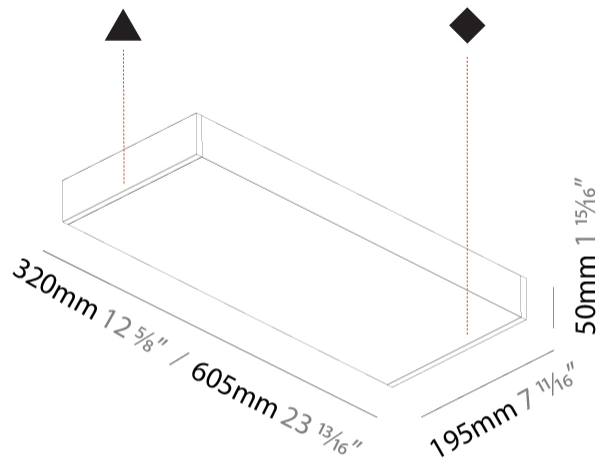

1. To build a product code in our configurator select the specify button on the base model # product page
2. To build a manual product code on this datasheet choose from the options listed below in blue font and add the suffix to the base model #

GENERAL

Series: Speed
Brand: Prolicht
Division: Architectural
Mounting Type: Surface
Mounting Location: Wall
Subcategory: Wall Effect

PHYSICAL

Shape: Rectangle
Length (mm): 320
Length (in): 12 ⁵/₈
Height (mm): 50
Depth (mm): 195
Height (in): 1 ¹⁵/₁₆
Depth (in): 7 ¹³/₁₆
Light Distribution: Indirect
Weight (kg): 2.393
Weight (lbs): 5.276

Fixture Finish: SSR / BKV / CWI / CRY / HAB / UFT / ITA / RUA / FTG / MYG / LOD / PUS / FRO / FUP / KIA / POP / BLS / SPG / MEY / GOH / GUM / CHC / COM / ABZ / JAG / OBR / MOS / ROR

Fixture Material: Extruded Aluminum

ELECTRICAL

Lamp Type: LED (Zhaga Standard)
Input Wattage (W): 25
Total Output Wattage (W): 22.5
Dimming: Tri-Mode (Non-Dimming and Phase Dimming (120Vac only) and 0-10V Dimming)
Driver Included: Yes
Driver Location: Integrated
Driver Type: Constant Current - Universal
Driver Class: Class 2
Input Voltage (V): 120 - 277
Constant Current (mA): 500

LED

Number of LEDs: 2 strips
Color Temperature (°K): 3000 / 3500 / 4000
Max. Delivered Lumen (lm): 3300 / 3450 / 3520
CRI: >80 CRI
Lamp Life (hrs): 50000

OPTICAL

RATINGS AND CERTIFICATIONS

Certified By: Certified for North American Standards
IP rating: IP20