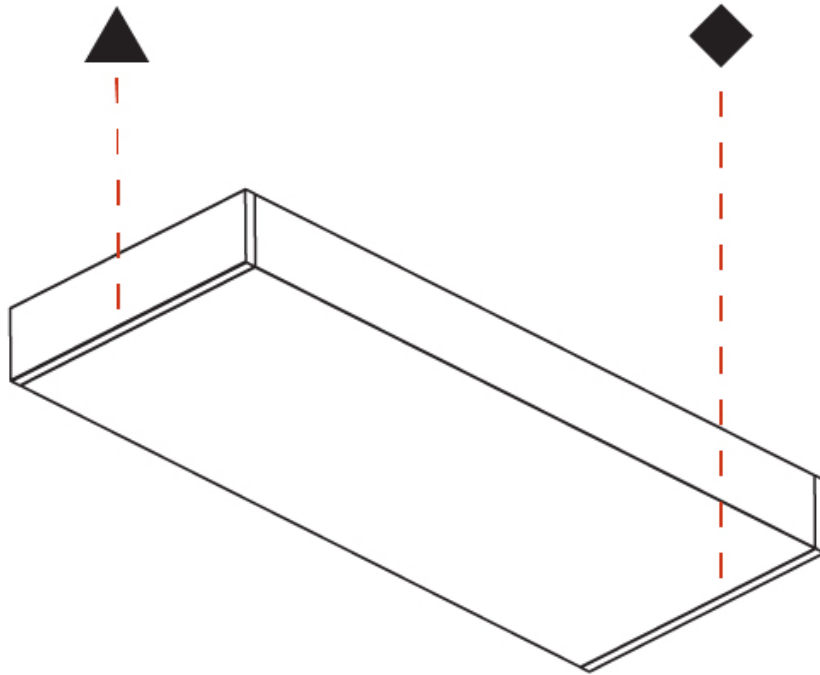

SPEED SURFACE

A33287-

PROJECT

TYPE

SPECIFIER

QUANTITY

DATE

A