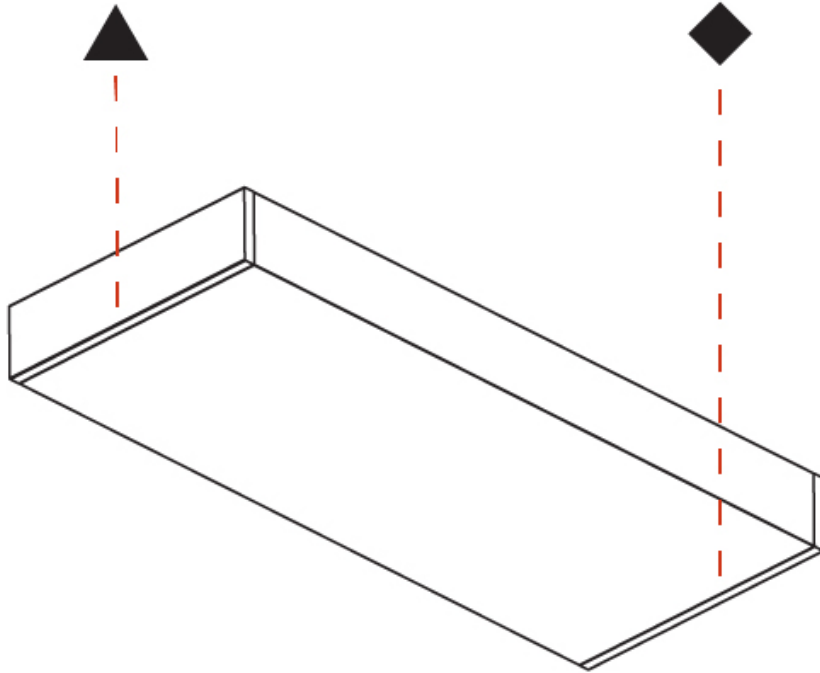

A33287-

PROJECT _____

TYPE _____

SPECIFIER _____

QUANTITY _____

DATE _____

A