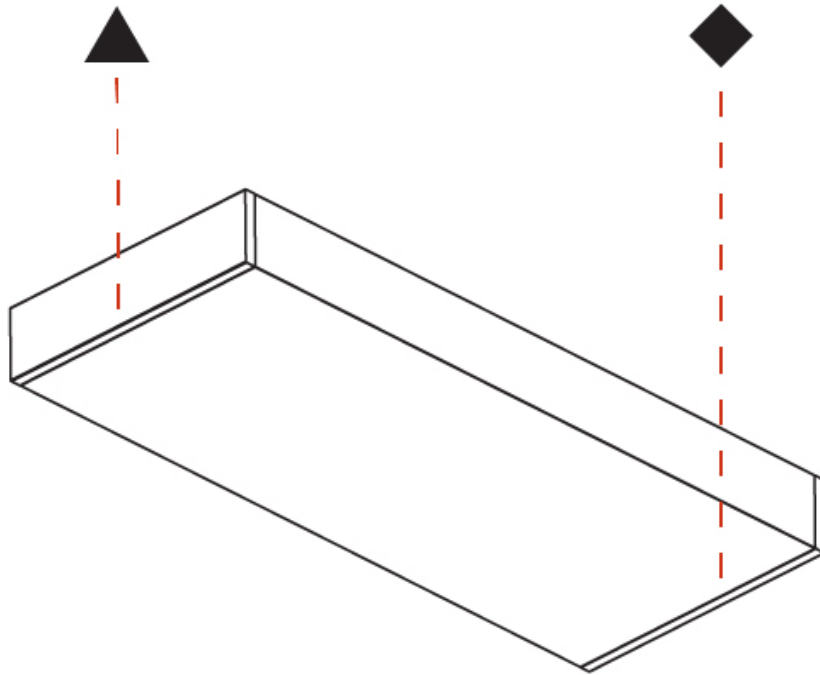

A33286-

PROJECT

TYPE

SPECIFIER

QUANTITY

DATE

A