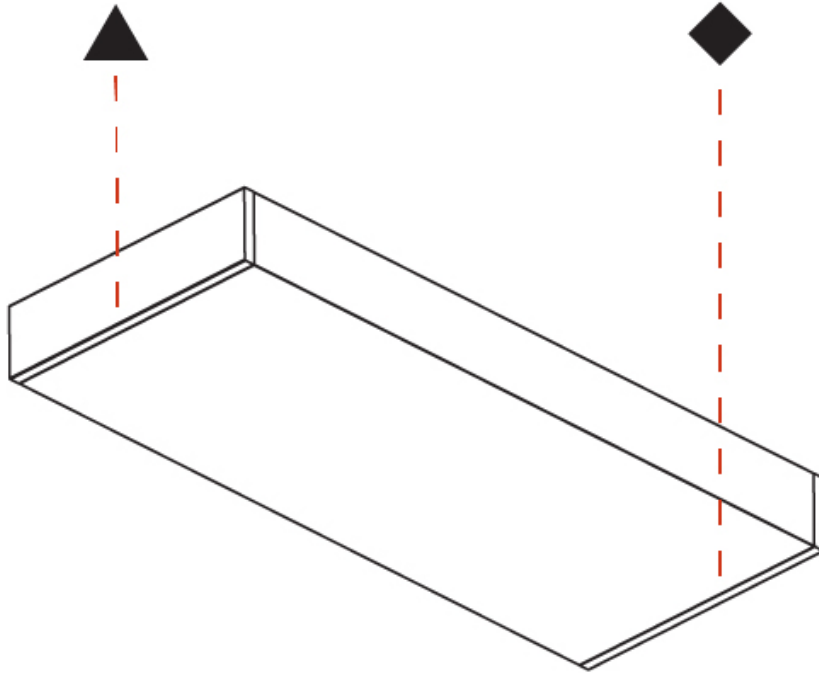

SPEED SURFACE

A33287-

PROJECT _____

TYPE _____

SPECIFIER _____

QUANTITY _____

DATE _____

A