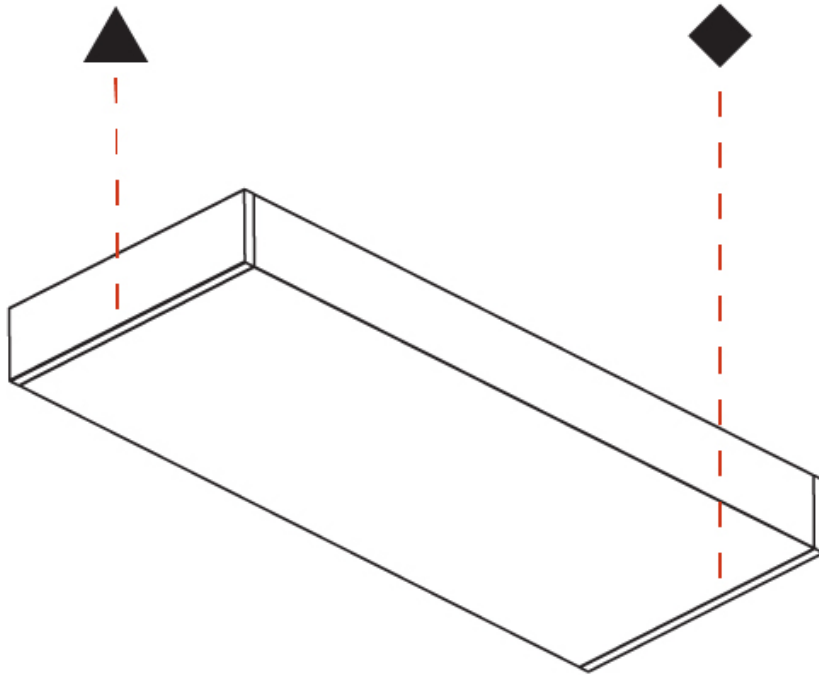

SPEED SURFACE

A33286-

PROJECT

TYPE

SPECIFIER

QUANTITY

DATE

A