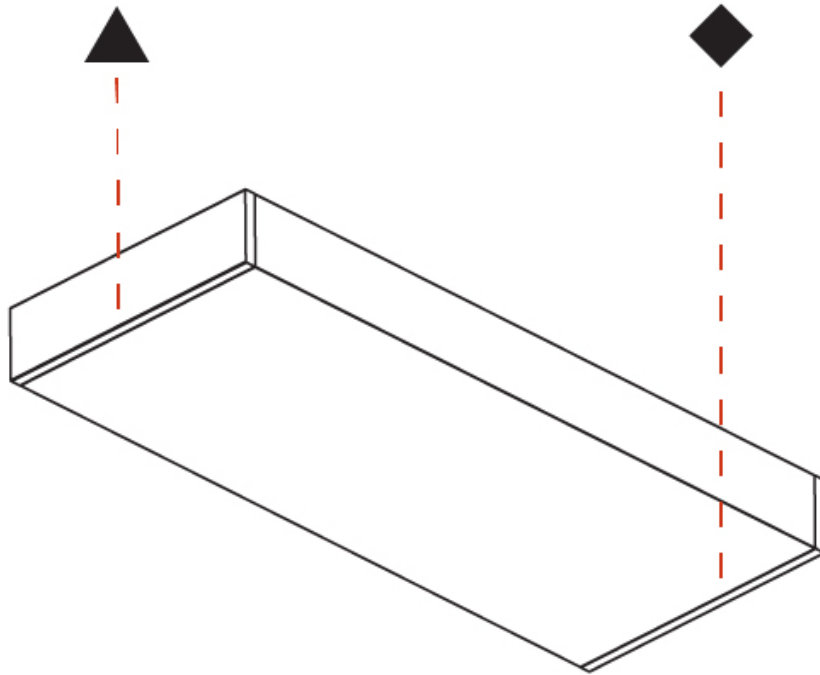

A33287-

PROJECT

TYPE

SPECIFIER

QUANTITY

DATE

A