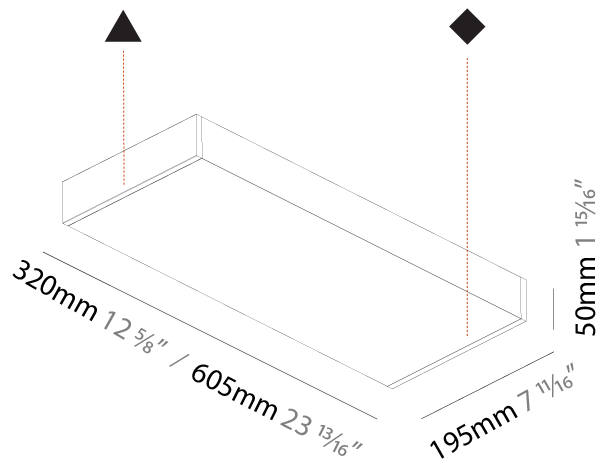

1. To build a product code in our configurator select the specify button on the base model # product page
2. To build a manual product code on this datasheet choose from the options listed below in blue font and add the suffix to the base model #

GENERAL

Series: Speed
Partner: Prolicht
Division: Architectural
Installation: Surface
Product Type: Wall Surface
Mounting Location: Wall
Light Distribution: Indirect

PHYSICAL

Shape: Rectangle
Length (mm): 605
Length (in): 23 ¹³/₁₆
Height (mm): 50
Depth (mm): 195
Height (in): 1 ¹⁵/₁₆
Depth (in): 7 ¹¹/₁₆
Weight (kg): 4.026
Weight (lbs): 8.876

Fixture Finish: SSR / BKV / CWI / CRY / HAB / UFT / ITA / RUA / FTG / MYG / LOD / PUS / FRO / FUP / KIA / POP / BLS / SPG / MEY / GOH / CHC / COM / ABZ / JAG / OBR / MOS / ROR

Fixture Material: Extruded Aluminum

ELECTRICAL

Lamp Type: LED (Zhaga Standard)
Input Wattage (W): 50
Total Output Wattage (W): 45.6
Dimming: Tri-Mode (Non-Dimming and Phase Dimming (120Vac only) and 0-10V Dimming)
Driver Included: Yes
Driver Location: Integrated
Driver Type: Constant Current - Universal
Driver Class: Class 2
Input Voltage (V): 120 - 277
Constant Current (mA): 500

LED

Number of LEDs: 4 strips
Color Temperature (°K): 3000 / 3500 / 4000
Max. Delivered Lumen (lm): 6610 / 6899 / 7040
CRI: >80 CRI
Lamp Life (hrs): 50000

OPTICAL

RATINGS AND CERTIFICATIONS

Certified By: Certified for North American Standards
IP rating: IP20