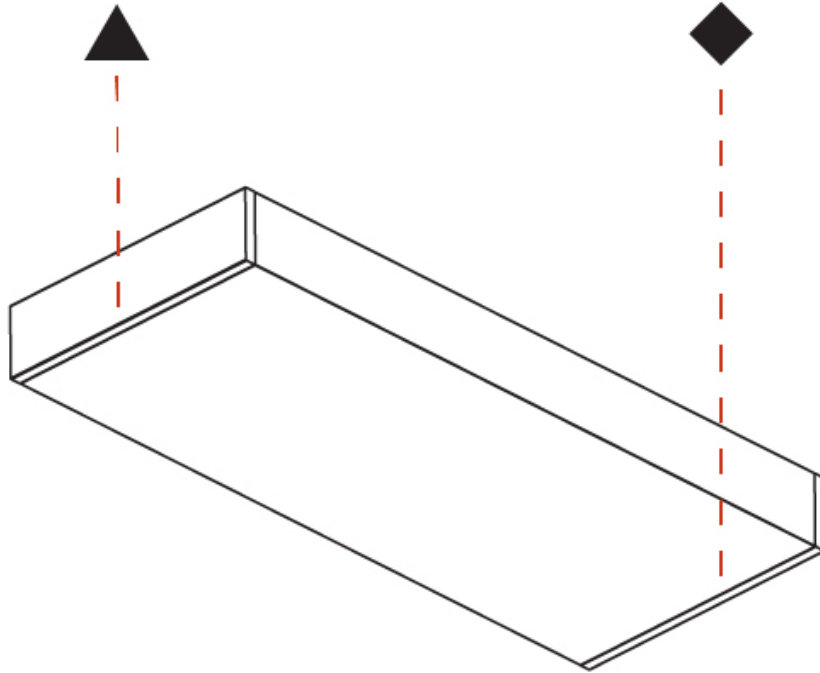

A33287-

PROJECT _____

TYPE _____

SPECIFIER _____

QUANTITY _____

DATE _____

A