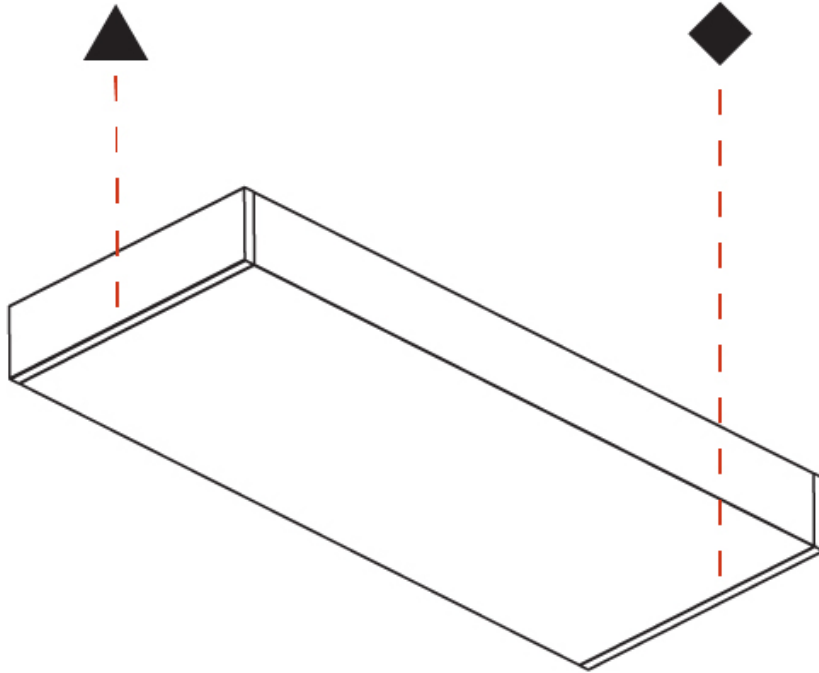

A33286-

PROJECT

TYPE

SPECIFIER

QUANTITY

DATE

A