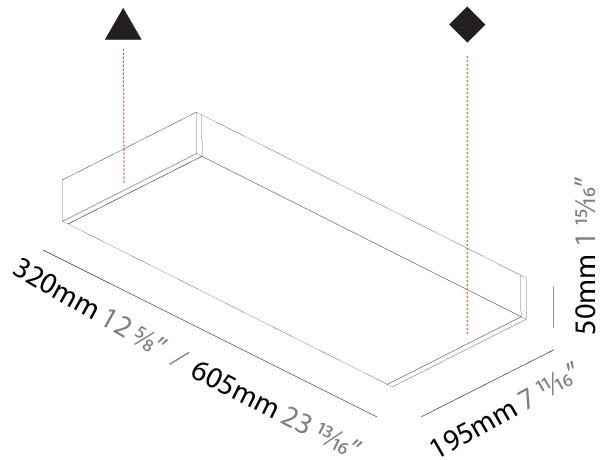

1. To build a product code in our configurator select the specify button on the base model # product page
2. To build a manual product code on this datasheet choose from the options listed below in blue font and add the suffix to the base model #

GENERAL

Series: Speed
Brand: Prolicht
Division: Architectural
Mounting Type: Surface
Mounting Location: Wall
Subcategory: Wall Effect

PHYSICAL

Shape: Rectangle
Length (mm): 605
Length (in): 23 ¹³/₁₆
Height (mm): 50
Depth (mm): 195
Height (in): 1 ¹⁵/₁₆
Depth (in): 7 ¹¹/₁₆
Light Distribution: Indirect
Weight (kg): 4.026
Weight (lbs): 8.876

Fixture Finish: SSR / BKV / CWI / CRY / HAB / UFT / ITA / RUA / FTG / MYG / LOD / PUS / FRO / FUP / KIA / POP / BLS / SPG / MEY / GOH / GUM / CHC / COM / ABZ / JAG / OBR / MOS / ROR

Fixture Material: Extruded Aluminum

ELECTRICAL

Lamp Type: LED (Zhaga Standard)
Input Wattage (W): 50
Total Output Wattage (W): 45.6
Dimming: Tri-Mode (Non-Dimming and Phase Dimming (120Vac only) and 0-10V Dimming)
Driver Included: Yes
Driver Location: Integrated
Driver Type: Constant Current - Universal
Driver Class: Class 2
Input Voltage (V): 120 - 277
Constant Current (MA): 500

LED

Number of LEDs: 4 strips
Color Temperature (°K): 3000 / 3500 / 4000
Max. Delivered Lumen (lm): 6610 / 6899 / 7040
CRI: >80 CRI
Lamp Life (hrs): 50000

OPTICAL

RATINGS AND CERTIFICATIONS

Certified By: Certified for North American Standards
IP rating: IP20