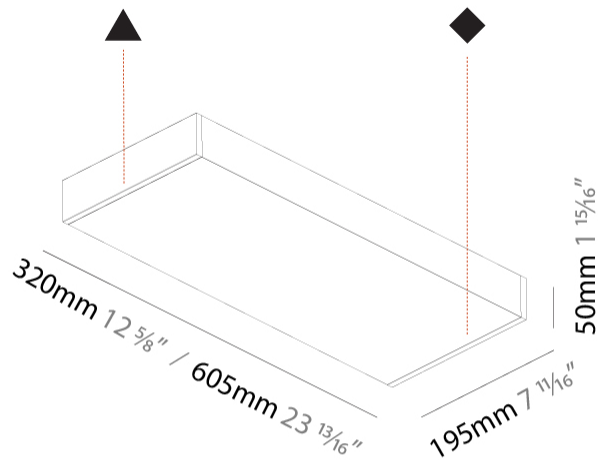

1. To build a product code in our configurator select the specify button on the base model # product page
2. To build a manual product code on this datasheet choose from the options listed below in blue font and add the suffix to the base model #

GENERAL

Series: Speed
Brand: Prolicht
Division: Architectural
Mounting Type: Surface
Mounting Location: Wall
Subcategory: Wall Effect

PHYSICAL

Shape: Rectangle
Length (mm): 320
Length (in): 12 ⁵/₈
Height (mm): 50
Depth (mm): 195
Height (in): 1 ¹⁵/₁₆
Depth (in): 7 ¹¹/₁₆
Light Distribution: Indirect
Weight (kg): 2.393
Weight (lbs): 5.276

Fixture Finish: SSR / BKV / CWI / CRY / HAB / UFT / ITA / RUA / FTG / MYG / LOD / PUS / FRO / FUP / KIA / POP / BLS / SPG / MEY / GOH / GUM / CHC / COM / ABZ / JAG / OBR / MOS / ROR

Fixture Material: Extruded Aluminum

ELECTRICAL

Lamp Type: LED (Zhaga Standard)
Input Wattage (W): 25
Total Output Wattage (W): 22.5
Dimming: Tri-Mode (Non-Dimming and Phase Dimming (120Vac only) and 0-10V Dimming)
Driver Included: Yes
Driver Location: Integrated
Driver Type: Constant Current - Universal
Driver Class: Class 2
Input Voltage (V): 120 - 277
Constant Current (mA): 500

LED

Number of LEDs: 2 strips
Color Temperature (°K): 3000 / 3500 / 4000
Max. Delivered Lumen (lm): 3300 / 3450 / 3520
CRI: >80 CRI
Lamp Life (hrs): 50000

OPTICAL

RATINGS AND CERTIFICATIONS

Certified By: Certified for North American Standards
IP rating: IP20