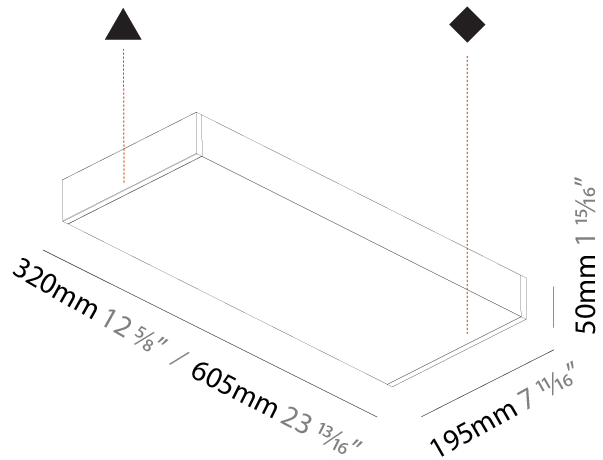

1. To build a product code in our configurator select the specify button on the base model # product page
2. To build a manual product code on this datasheet choose from the options listed below in blue font and add the suffix to the base model #

GENERAL

Series: Speed
Partner: Prolicht
Division: Architectural
Installation: Surface
Product Type: Wall Surface
Mounting Location: Wall
Light Distribution: Indirect

PHYSICAL

Shape: Rectangle
Length (mm): 605
Length (in): 23 ¹³/₁₆
Height (mm): 50
Depth (mm): 195
Height (in): 1 ¹⁵/₁₆
Depth (in): 7 ¹¹/₁₆
Weight (kg): 4.026
Weight (lbs): 8.876

Fixture Finish: SSR / BKV / CWI / CRY / HAB / UFT / ITA / RUA / FTG / MYG / LOD / PUS / FRO / FUP / KIA / POP / BLS / SPG / MEY / GOH / CHC / COM / ABZ / JAG / OBR / MOS / ROR

Fixture Material: Extruded Aluminum

ELECTRICAL

Lamp Type: LED (Zhaga Standard)
Input Wattage (W): 50
Total Output Wattage (W): 45.6
Dimming: Tri-Mode (Non-Dimming and Phase Dimming (120Vac only) and 0-10V Dimming)
Driver Included: Yes
Driver Location: Integrated
Driver Type: Constant Current - Universal
Driver Class: Class 2
Input Voltage (V): 120 - 277
Constant Current (MA): 500

LED

Number of LEDs: 4 strips
Color Temperature (°K): 3000 / 3500 / 4000
Max. Delivered Lumen (lm): 6610 / 6899 / 7040
CRI: >80 CRI
Lamp Life (hrs): 50000

OPTICAL

RATINGS AND CERTIFICATIONS

Certified By: Certified for North American Standards
IP rating: IP20