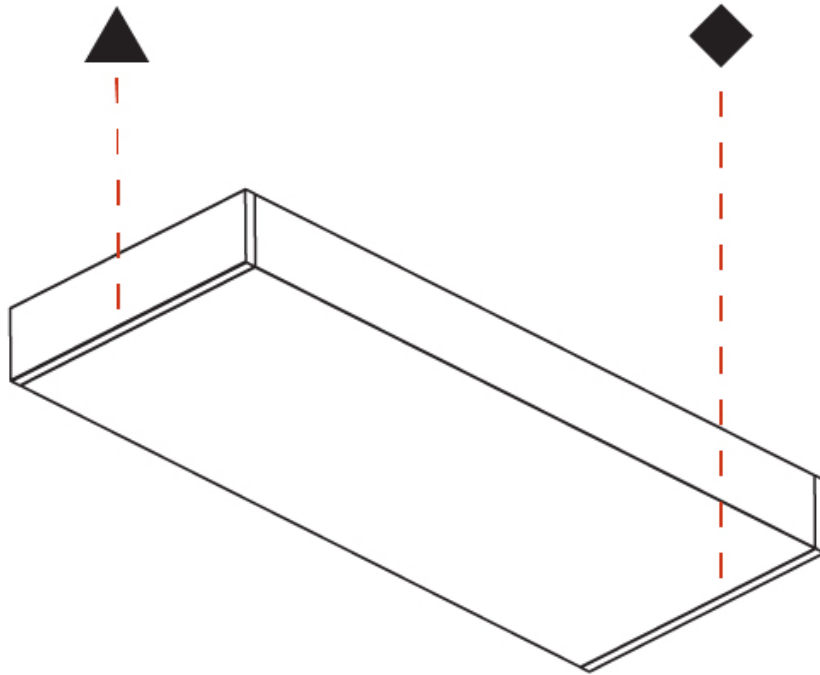

A33287-

PROJECT _____

TYPE _____

SPECIFIER _____

QUANTITY _____

DATE _____