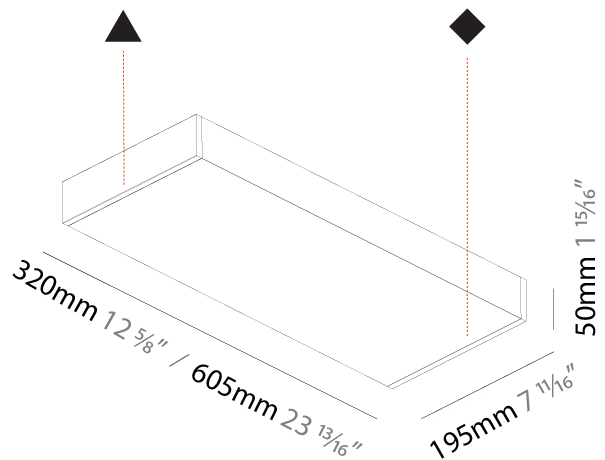

1. To build a product code in our configurator select the specify button on the base model # product page
2. To build a manual product code on this datasheet choose from the options listed below in blue font and add the suffix to the base model #

GENERAL

Series: Speed
Partner: Prolicht
Division: Architectural
Installation: Surface
Product Type: Wall Surface
Mounting Location: Wall
Light Distribution: Indirect

PHYSICAL

Shape: Rectangle
Length (mm): 605
Length (in): 23 ¹³/₁₆
Height (mm): 50
Depth (mm): 195
Height (in): 1 ¹⁵/₁₆
Depth (in): 7 ¹¹/₁₆
Weight (kg): 4.026
Weight (lbs): 8.876

Fixture Finish: SSR / BKV / CWI / CRY / HAB / UFT / ITA / RUA / FTG / MYG / LOD / PUS / FRO / FUP / KIA / POP / BLS / SPG / MEY / GOH / CHC / COM / ABZ / JAG / OBR / MOS / ROR

Fixture Material: Extruded Aluminum

ELECTRICAL

Lamp Type: LED (Zhaga Standard)
Input Wattage (W): 50
Total Output Wattage (W): 45.6
Dimming: Tri-Mode (Non-Dimming and Phase Dimming (120Vac only) and 0-10V Dimming)
Driver Included: Yes
Driver Location: Integrated
Driver Type: Constant Current - Universal
Driver Class: Class 2
Input Voltage (V): 120 - 277
Constant Current (MA): 500

LED

Number of LEDs: 4 strips
Color Temperature (°K): 3000 / 3500 / 4000
Max. Delivered Lumen (lm): 6610 / 6899 / 7040
CRI: >80 CRI
Lamp Life (hrs): 50000

OPTICAL

RATINGS AND CERTIFICATIONS

Certified By: Certified for North American Standards
IP rating: IP20