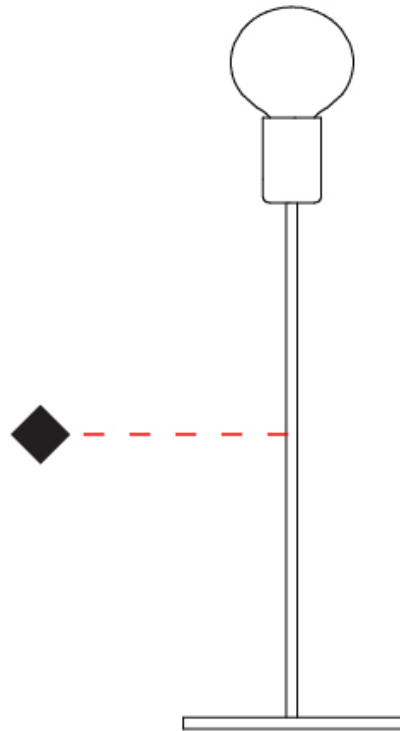

SPHERE PORTABLE

D54044-

PROJECT	_____
TYPE	_____
SPECIFIER	_____
QUANTITY	_____
DATE	_____