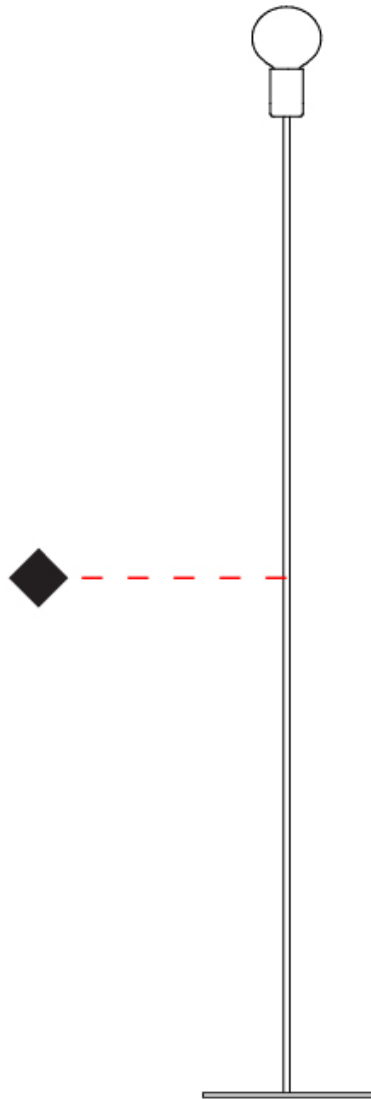

SPECIFIER

QUANTITY

DATE

D

PROJECT	_____
TYPE	_____
SPECIFIER	_____
QUANTITY	_____
DATE	_____

SPHERE SUSPENSION

D51058- : D51058-PWT

base number

GENERAL

Series: Sphere
 Partner: Fambuena
 Division: Design
 Installation: Portable
 Product Type: Table
 Mounting Location: Table

PHYSICAL

Shape: Oval
 Diameter (mm): 180
 Diameter (in): 7 1/16
 Height (mm): 500
 Height (in): 19 11/16
 Fixture Finish: BRA / BRZ / PWT
 Fixture Material: Metal
 Upon Request: Bolt Down

GENERAL

Series: Sphere
Partner: Fambuena
Division: Design
Installation: Portable
Product Type: Floor
Mounting Location: Floor

PHYSICAL

Shape: Oval
Diameter (mm): 250
Diameter (in): 9 ¹³/₁₆
Height (mm): 1500
Height (in): 59 ¹/₁₆
Fixture Finish: BRA / BRZ / PWT
Fixture Material: Metal
Upon Request: Bolt Down

GENERAL

Series: Sphere
Partner: Fambuena
Division: Design
Installation: Portable
Product Type: Floor
Mounting Location: Floor
Light Distribution: Omnidirectional

PHYSICAL

Shape: Oval
Diameter (mm): 220
Diameter (in): 8 ¹¹/₁₆
Height (mm): 1500
Height (in): 59 ¹/₁₆
Weight (kg): 1.4
Weight (lbs): 3
Fixture Material: Metal