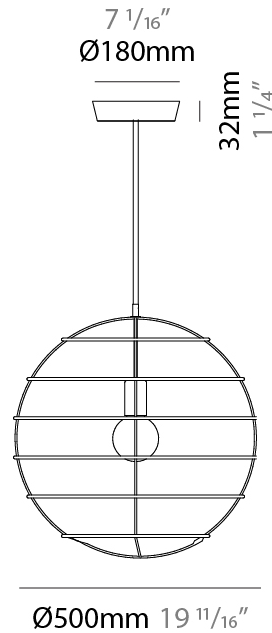

PROJECT	_____
TYPE	_____
SPECIFIER	_____
QUANTITY	_____
DATE	_____

SPHERE SUSPENSION

D51058- : D51058-PWT

base number

1. To build a product code in our configurator select the specify button on the base model # product page
2. To build a manual product code on this datasheet choose from the options listed below in blue font and add the suffix to the base model #

GENERAL

Series: Sphere _____
Partner: Fambuena _____
Division: Design _____
Installation: Suspension _____
Product Type: Pendant _____
Mounting Location: Ceiling _____

PHYSICAL

Shape: Round _____
Diameter (mm): 500 _____
Diameter (in): 19 ¹¹/₁₆ _____
Height (mm): 500 _____
Height (in): 19 ¹¹/₁₆ _____
Weight (kg): 1.8 _____
Weight (lbs): 4 _____
Fixture Material: Metal _____
Cable Details: Cable length 2000mm / 79" _____

ELECTRICAL

Number of Lamps: 1 _____
Lamp Type: LED Retrofit _____
Lamp Shape: A19 _____
Bulb Included: Bulb Not Included _____
Total Output Wattage (W): 6 _____
Max. Wattage Per Lamp (W): 6 _____
Lamp Base: E26 _____
Input Voltage (V): 120 _____

LED

OPTICAL

RATINGS AND CERTIFICATIONS

Certified By: CSA Certified to UL and CSA Standards _____
IP rating: IP20 _____