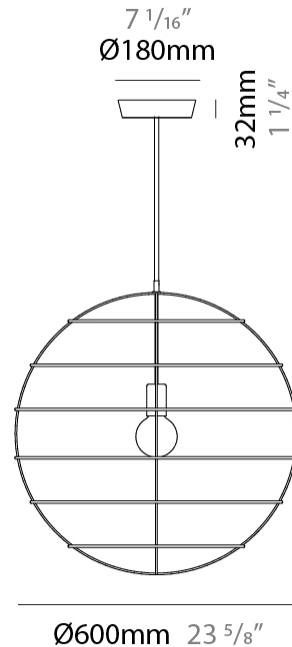

SPHERE SUSPENSION

D51059-

base number   Finish
Options

PROJECT	_____
TYPE	_____
SPECIFIER	_____
QUANTITY	_____
DATE	_____

1. To build a product code in our configurator select the specify button on the base model # product page
2. To build a manual product code on this datasheet choose from the options listed below in blue font and add the suffix to the base model #

GENERAL

Series: Sphere _____
Partner: Fambuena _____
Division: Design _____
Installation: Suspension _____
Product Type: Pendant _____
Mounting Location: Ceiling _____

PHYSICAL

Shape: Round _____
Diameter (mm): 600 _____
Diameter (in): 23 ⁵/₈ _____
Height (mm): 600 _____
Height (in): 23 ⁵/₈ _____
Fixture Finish: BRA / BRZ / PWT _____
Fixture Material: Metal _____
Cable Details: Cable length 2000mm / 79" _____

ELECTRICAL

Number of Lamps: 1 _____
Lamp Type: LED Retrofit _____
Lamp Shape: G30 _____
Bulb Included: Bulb Not Included _____
Max. Wattage Per Lamp (W): 6 _____
Lamp Base: E26 _____
Input Voltage (V): 120 _____
Upon Request: 277Vac / GU24 _____

LED

OPTICAL

RATINGS AND CERTIFICATIONS

Certified By: Certified for North American Standards _____
IP rating: IP20 _____