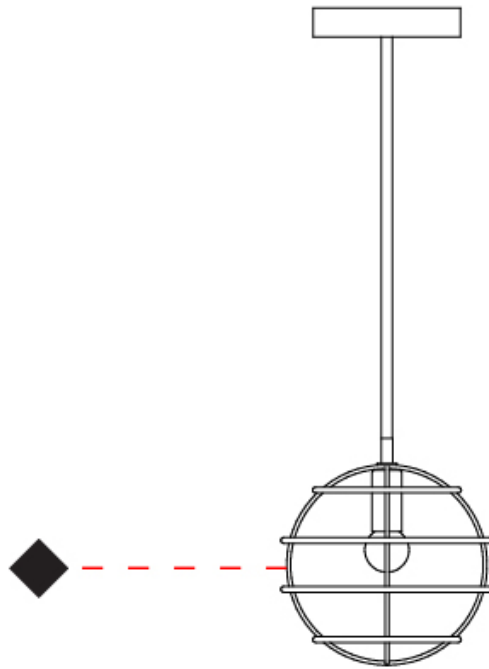

GENERAL

Series: Sphere
 Partner: Fambuena
 Division: Design
 Installation: Suspension
 Product Type: Pendant
 Mounting Location: Ceiling

PHYSICAL

Shape: Round
 Diameter (mm): 350
 Diameter (in): 13 3/4
 Height (mm): 350
 Height (in): 13 3/4
 Weight (kg): 1.7
 Weight (lbs): 3.8
 Fixture Material: Metal
 Cable Details: Cable length 2000mm / 79"

GENERAL

Series: Sphere _____
 Partner: Fambuena _____
 Division: Design _____
 Installation: Suspension _____
 Product Type: Pendant _____
 Mounting Location: Ceiling _____

PHYSICAL

Shape: Round _____
 Diameter (mm): 500 _____
 Diameter (in): 19 ¹¹/₁₆ _____
 Height (mm): 500 _____
 Height (in): 19 ¹¹/₁₆ _____
 Fixture Finish: BRA / BRZ / PWT _____
 Fixture Material: Metal _____
 Cable Details: Cable length 2000mm / 79" _____

GENERAL

Series: Sphere
Partner: Fambuena
Division: Design
Installation: Suspension
Product Type: Pendant
Mounting Location: Ceiling

PHYSICAL

Shape: Round
Diameter (mm): 200
Diameter (in): 7 7/8
Height (mm): 200
Height (in): 7 7/8
Fixture Finish: BRA / BRZ / PWT
Fixture Material: Metal
Cable Details: Cable length 2000mm / 79"

GENERAL

Series: Sphere
 Partner: Fambuena
 Division: Design
 Installation: Portable
 Product Type: Table
 Mounting Location: Table

PHYSICAL

Shape: Oval
 Diameter (mm): 180
 Diameter (in): 7 1/16
 Height (mm): 500
 Height (in): 19 11/16
 Fixture Finish: BRA / BRZ / PWT
 Fixture Material: Metal
 Upon Request: Bolt Down