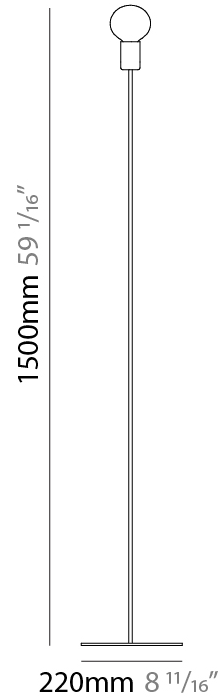

SPHERE PORTABLE

D54045- : D54045-BRA

base number

1. To build a product code in our configurator select the specify button on the base model # product page
2. To build a manual product code on this datasheet choose from the options listed below in blue font and add the suffix to the base model #

GENERAL

Series: Sphere
Partner: Fambuena
Division: Design
Installation: Portable
Product Type: Floor
Mounting Location: Floor
Light Distribution: Omnidirectional

PHYSICAL

Shape: Oval
Diameter (mm): 220
Diameter (in): 8 ¹¹/₁₆
Height (mm): 1500
Height (in): 59 ¹/₁₆
Weight (kg): 1.4
Weight (lbs): 3
Fixture Material: Metal

ELECTRICAL

Number of Lamps: 1
Lamp Type: LED Retrofit
Lamp Shape: G16.5
Bulb Included: Bulb Not Included
Total Output Wattage (W): 6
Max. Wattage Per Lamp (W): 6
Lamp Base: E26
Input Voltage (V): 120

LED

OPTICAL

RATINGS AND CERTIFICATIONS

Certified By: CSA Certified to UL and CSA Standards
IP rating: IP20

PROJECT	_____
TYPE	_____
SPECIFIER	_____
QUANTITY	_____
DATE	_____