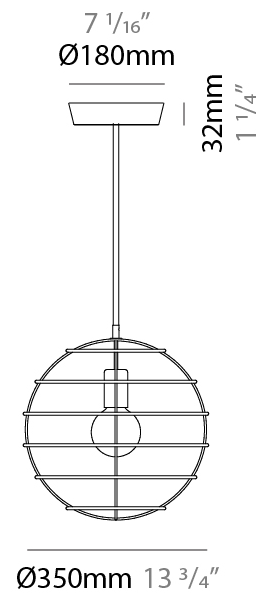

PROJECT	
TYPE	
SPECIFIER	
QUANTITY	
DATE	

SPHERE SUSPENSION

D51057- : D51057-BRA

base number

1. To build a product code in our configurator select the specify button on the base model # product page
2. To build a manual product code on this datasheet choose from the options listed below in blue font and add the suffix to the base model #

GENERAL

Series: Sphere
Partner: Fambuena
Division: Design
Installation: Suspension
Product Type: Pendant
Mounting Location: Ceiling

PHYSICAL

Shape: Round
Diameter (mm): 350
Diameter (in): 13 3/4
Height (mm): 350
Height (in): 13 3/4
Weight (kg): 1.7
Weight (lbs): 3.8
Fixture Material: Metal
Cable Details: Cable length 2000mm / 79"

ELECTRICAL

Number of Lamps: 1
Lamp Type: LED Retrofit
Lamp Shape: A19
Bulb Included: Bulb Not Included
Total Output Wattage (W): 6
Max. Wattage Per Lamp (W): 6
Lamp Base: E26
Input Voltage (V): 120

LED

OPTICAL

RATINGS AND CERTIFICATIONS

Certified By: CSA Certified to UL and CSA Standards
IP rating: IP20