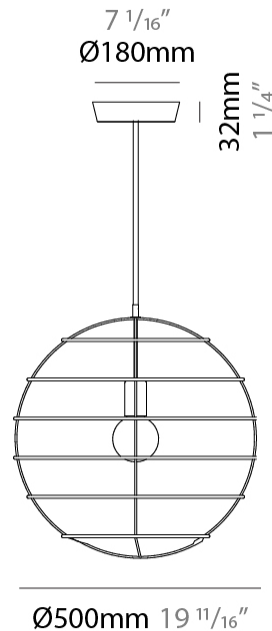

PROJECT	_____
TYPE	_____
SPECIFIER	_____
QUANTITY	_____
DATE	_____

SPHERE SUSPENSION

D51058-

base number   Finish
Options

1. To build a product code in our configurator select the specify button on the base model # product page
2. To build a manual product code on this datasheet choose from the options listed below in blue font and add the suffix to the base model #

GENERAL

Series: Sphere _____
Partner: Fambuena _____
Division: Design _____
Installation: Suspension _____
Product Type: Pendant _____
Mounting Location: Ceiling _____

PHYSICAL

Shape: Round _____
Diameter (mm): 500 _____
Diameter (in): 19 ¹¹/₁₆ _____
Height (mm): 500 _____
Height (in): 19 ¹¹/₁₆ _____
Fixture Finish: BRA / BRZ / PWT _____
Fixture Material: Metal _____
Cable Details: Cable length 2000mm / 79" _____

ELECTRICAL

Number of Lamps: 1 _____
Lamp Type: LED Retrofit _____
Lamp Shape: G30 _____
Bulb Included: Bulb Not Included _____
Max. Wattage Per Lamp (W): 6 _____
Lamp Base: E26 _____
Input Voltage (V): 120 _____
Upon Request: 277Vac / GU24 _____

LED

OPTICAL

RATINGS AND CERTIFICATIONS

Certified By: Certified for North American Standards _____
IP rating: IP20 _____