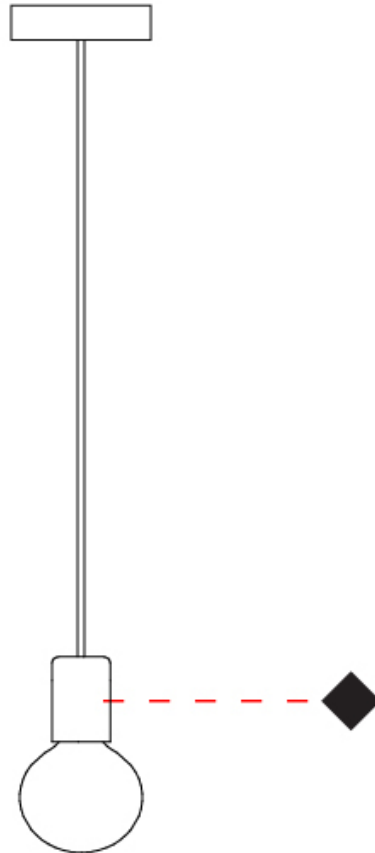

SPHERE SUSPENSION

D51060-

PROJECT

TYPE

SPECIFIER

QUANTITY

DATE

D