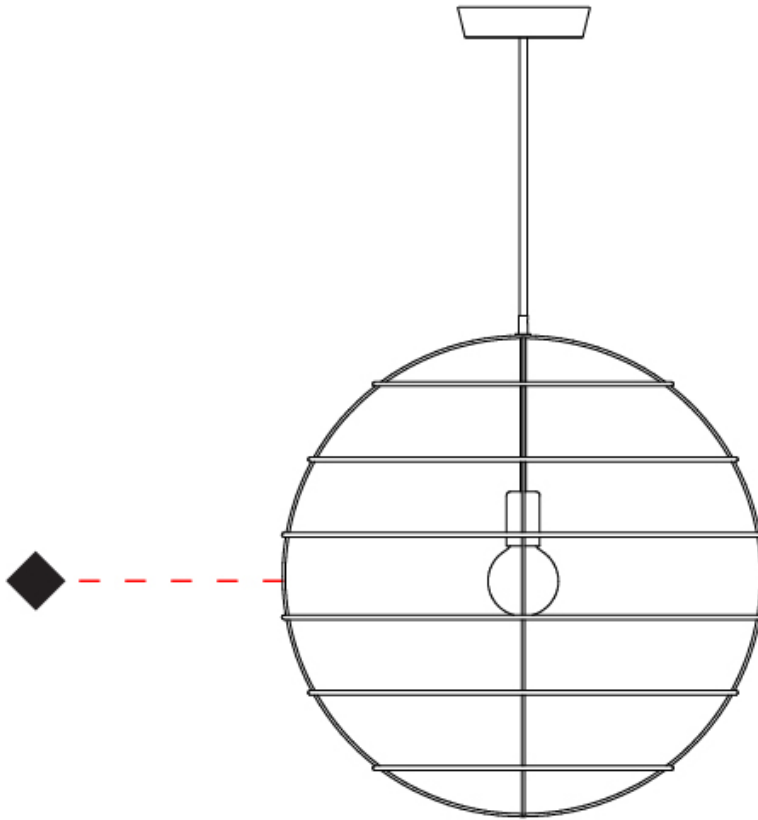

GENERAL

Series: Sphere
Partner: Fambuena
Division: Design
Installation: Suspension
Product Type: Pendant
Mounting Location: Ceiling

PHYSICAL

Shape: Round
Diameter (mm): 350
Diameter (in): 13 ³/₄
Height (mm): 350
Height (in): 13 ³/₄
Fixture Finish: BRA / BRZ / PWT
Fixture Material: Metal
Cable Details: Cable length 2000mm / 79"

GENERAL

Series: Sphere _____
 Partner: Fambuena _____
 Division: Design _____
 Installation: Suspension _____
 Product Type: Pendant _____
 Mounting Location: Ceiling _____

PHYSICAL

Shape: Round _____
 Diameter (mm): 600 _____
 Diameter (in): 23 ⁵/₈ _____
 Height (mm): 600 _____
 Height (in): 23 ⁵/₈ _____
 Fixture Finish: BRA / BRZ / PWT _____
 Fixture Material: Metal _____
 Cable Details: Cable length 2000mm / 79" _____

GENERAL

Series: Sphere
Partner: Fambuena
Division: Design
Installation: Suspension
Product Type: Pendant
Mounting Location: Ceiling

PHYSICAL

Shape: Round
Diameter (mm): 100
Diameter (in): 3 ¹⁵/₁₆
Height (mm): 100
Height (in): 3 ¹⁵/₁₆
Max. Overall Height (mm): 2100
Max. Overall Height (in): 82 ¹¹/₁₆
Fixture Finish: [BRA](#) / [BRZ](#) / [PWT](#)
Fixture Material: Metal
Cable Details: Cable length 2000mm / 79"