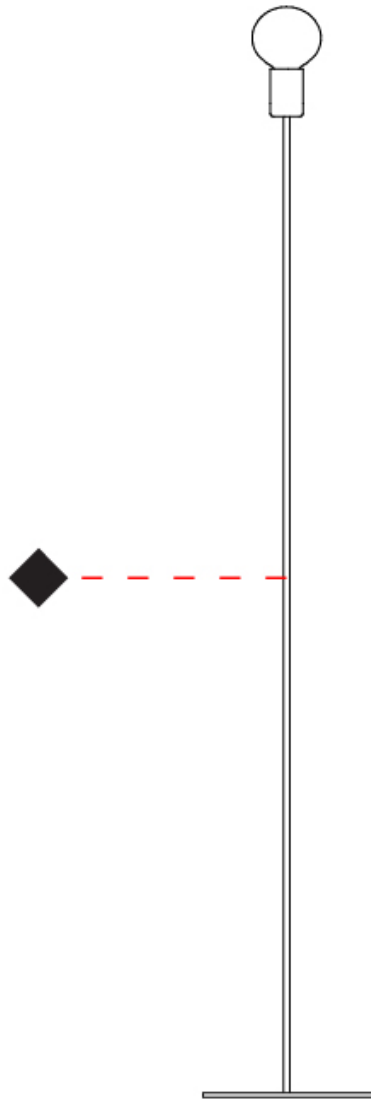

SPHERE PORTABLE

D54045- : D54045-BRA

PROJECT _____

TYPE _____

SPECIFIER _____

QUANTITY _____

DATE _____

D