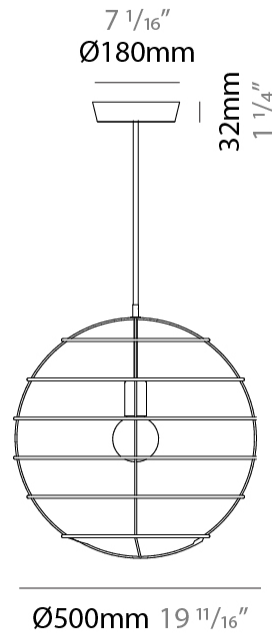

PROJECT	
TYPE	
SPECIFIER	
QUANTITY	
DATE	

SPHERE SUSPENSION

D51058-

base number   Finish
Options

1. To build a product code in our configurator select the specify button on the base model # product page
2. To build a manual product code on this datasheet choose from the options listed below in blue font and add the suffix to the base model #

GENERAL

Series: Sphere
Brand: Fambuena
Division: Design
Mounting Type: Suspension
Mounting Location: Ceiling
Subcategory: Pendant

PHYSICAL

Shape: Round
Diameter (mm): 500
Diameter (in): 19 ¹¹/₁₆
Height (mm): 500
Height (in): 19 ¹¹/₁₆
Light Distribution: Omnidirectional
Fixture Finish: [BRA](#) / [BRZ](#) / [PWT](#)
Fixture Material: Metal
Cable Details: Cable length 2000mm / 79"

ELECTRICAL

Number of Lamps: 1
Lamp Type: LED Retrofit
Lamp Shape: G30
Bulb Included: Bulb Not Included
Max. Wattage Per Lamp (W): 6
Lamp Base: E26
Input Voltage (V): 120
Upon Request: 277Vac / GU24

LED

OPTICAL

RATINGS AND CERTIFICATIONS

Certified By: Certified for North American Standards
IP rating: IP20