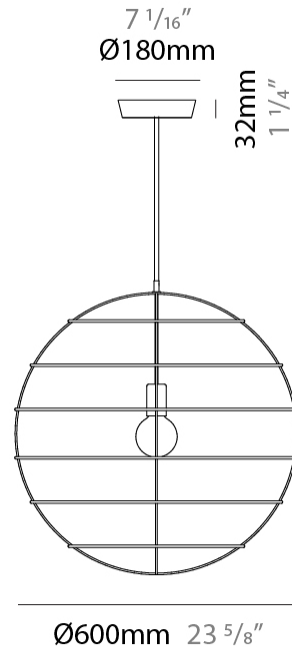

SPHERE SUSPENSION

D51059-

base number   Finish
Options

1. To build a product code in our configurator select the specify button on the base model # product page
2. To build a manual product code on this datasheet choose from the options listed below in blue font and add the suffix to the base model #

GENERAL

Series: Sphere
Brand: Fambuena
Division: Design
Mounting Type: Suspension
Mounting Location: Ceiling
Subcategory: Pendant

PHYSICAL

Shape: Round
Diameter (mm): 600
Diameter (in): 23 ⁵/₈
Height (mm): 600
Height (in): 23 ⁵/₈
Light Distribution: Omnidirectional
Fixture Finish: BRA / BRZ / PWT
Fixture Material: Metal
Cable Details: Cable length 2000mm / 79"

ELECTRICAL

Number of Lamps: 1
Lamp Type: LED Retrofit
Lamp Shape: G30
Bulb Included: Bulb Not Included
Max. Wattage Per Lamp (W): 6
Lamp Base: E26
Input Voltage (V): 120
Upon Request: 277Vac / GU24

LED

OPTICAL

RATINGS AND CERTIFICATIONS

Certified By: Certified for North American Standards
IP rating: IP20

PROJECT	_____
TYPE	_____
SPECIFIER	_____
QUANTITY	_____
DATE	_____