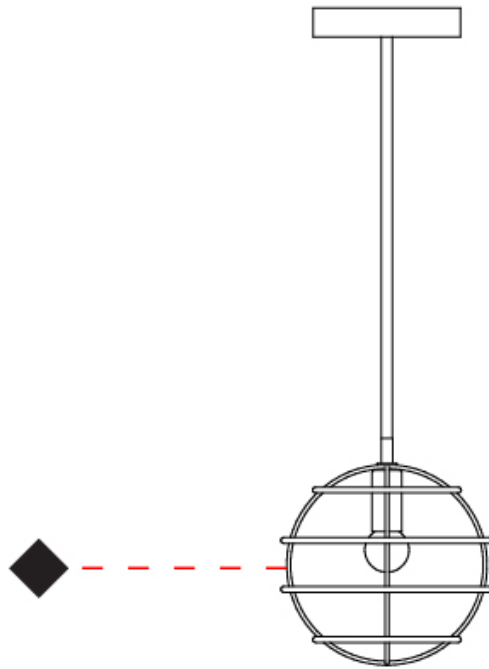

SPHERE SUSPENSION

D51064-

PROJECT

TYPE

SPECIFIER

QUANTITY

DATE

D