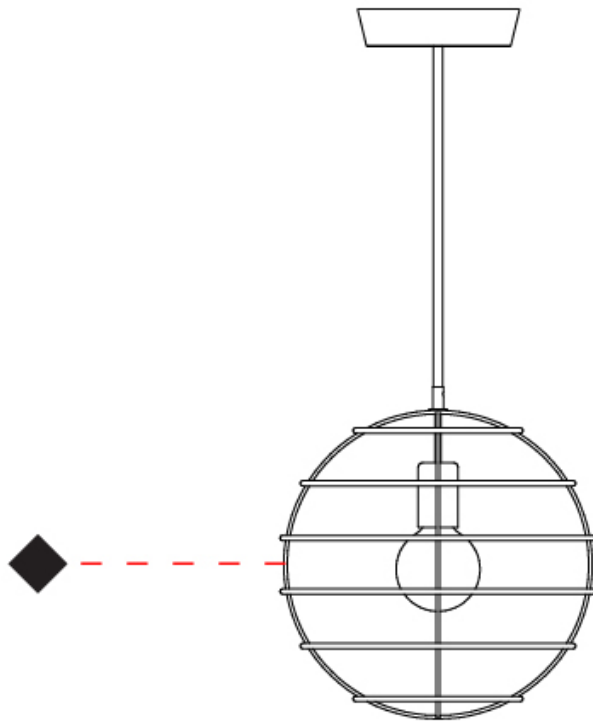

SPHERE SUSPENSION

D51057-

PROJECT _____

TYPE _____

SPECIFIER _____

QUANTITY _____

DATE _____