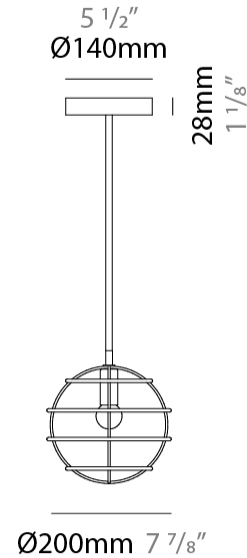

SPHERE SUSPENSION

D51064-

base number   Finish
Options

1. To build a product code in our configurator select the specify button on the base model # product page
2. To build a manual product code on this datasheet choose from the options listed below in blue font and add the suffix to the base model #

GENERAL

Series: Sphere
Brand: Fambuena
Division: Design
Mounting Type: Suspension
Mounting Location: Ceiling
Subcategory: Pendant

PHYSICAL

Shape: Round
Diameter (mm): 200
Diameter (in): 7 7/8
Height (mm): 200
Height (in): 7 7/8
Light Distribution: Omnidirectional
Fixture Finish: [BRA](#) / [BRZ](#) / [PWT](#)
Fixture Material: Metal
Cable Details: Cable length 2000mm / 79"

ELECTRICAL

Number of Lamps: 1
Lamp Type: LED Retrofit
Lamp Shape: G16.5
Bulb Included: Bulb Not Included
Max. Wattage Per Lamp (W): 4
Lamp Base: E12
Input Voltage (V): 120

LED

OPTICAL

RATINGS AND CERTIFICATIONS

Certified By: Certified for North American Standards
IP rating: IP20

PROJECT	_____
TYPE	_____
SPECIFIER	_____
QUANTITY	_____
DATE	_____