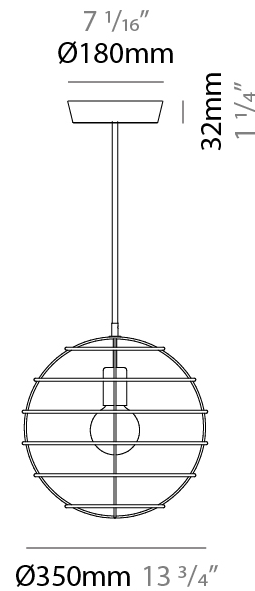

PROJECT	
TYPE	
SPECIFIER	
QUANTITY	
DATE	

SPHERE SUSPENSION

D51057- : D51057-BRA

base number

1. To build a product code in our configurator select the specify button on the base model # product page
2. To build a manual product code on this datasheet choose from the options listed below in blue font and add the suffix to the base model #

GENERAL

Series: Sphere
Partner: Fambuena
Division: Design
Installation: Suspension
Product Type: Pendant
Mounting Location: Ceiling

PHYSICAL

Shape: Round
Diameter (mm): 350
Diameter (in): 13 3/4
Height (mm): 350
Height (in): 13 3/4
Weight (kg): 1.7
Weight (lbs): 3.8
Fixture Material: Metal
Cable Details: Cable length 2000mm / 79"

ELECTRICAL

Number of Lamps: 1
Lamp Type: LED Retrofit
Lamp Shape: A19
Bulb Included: Bulb Not Included
Total Output Wattage (W): 6
Max. Wattage Per Lamp (W): 6
Lamp Base: E26
Input Voltage (V): 120

LED

OPTICAL

RATINGS AND CERTIFICATIONS

Certified By: CSA Certified to UL and CSA Standards
IP rating: IP20