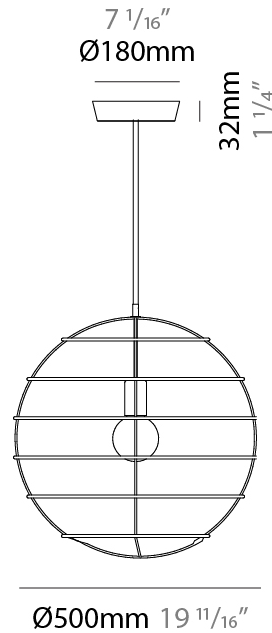

PROJECT	_____
TYPE	_____
SPECIFIER	_____
QUANTITY	_____
DATE	_____

SPHERE SUSPENSION

D51058- : D51058-PWT

base number

1. To build a product code in our configurator select the specify button on the base model # product page
2. To build a manual product code on this datasheet choose from the options listed below in blue font and add the suffix to the base model #

GENERAL

Series: Sphere
Partner: Fambuena
Division: Design
Installation: Suspension
Product Type: Pendant
Mounting Location: Ceiling

PHYSICAL

Shape: Round
Diameter (mm): 500
Diameter (in): 19 11/16
Height (mm): 500
Height (in): 19 11/16
Weight (kg): 1.8
Weight (lbs): 4
Fixture Material: Metal
Cable Details: Cable length 2000mm / 79"

ELECTRICAL

Number of Lamps: 1
Lamp Type: LED Retrofit
Lamp Shape: A19
Bulb Included: Bulb Not Included
Total Output Wattage (W): 6
Max. Wattage Per Lamp (W): 6
Lamp Base: E26
Input Voltage (V): 120

LED

OPTICAL

RATINGS AND CERTIFICATIONS

Certified By: CSA Certified to UL and CSA Standards
IP rating: IP20