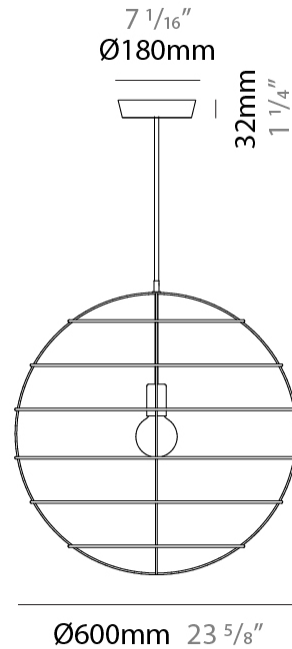

SPHERE SUSPENSION

D51059-

base number   Finish
Options

1. To build a product code in our configurator select the specify button on the base model # product page
2. To build a manual product code on this datasheet choose from the options listed below in blue font and add the suffix to the base model #

GENERAL

Series: Sphere
Partner: Fambuena
Division: Design
Installation: Suspension
Product Type: Pendant
Mounting Location: Ceiling

PHYSICAL

Shape: Round
Diameter (mm): 600
Diameter (in): 23 ⁵/₈
Height (mm): 600
Height (in): 23 ⁵/₈
Fixture Finish: BRA / BRZ / PWT
Fixture Material: Metal
Cable Details: Cable length 2000mm / 79"

ELECTRICAL

Number of Lamps: 1
Lamp Type: LED Retrofit
Lamp Shape: G30
Bulb Included: Bulb Not Included
Max. Wattage Per Lamp (W): 6
Lamp Base: E26
Input Voltage (V): 120
Upon Request: 277Vac / GU24

LED

OPTICAL

RATINGS AND CERTIFICATIONS

Certified By: Certified for North American Standards
IP rating: IP20

PROJECT	_____
TYPE	_____
SPECIFIER	_____
QUANTITY	_____
DATE	_____