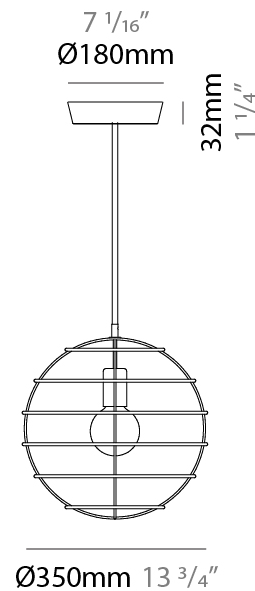

SPHERE SUSPENSION

D51057-

base number   Finish
Options

1. To build a product code in our configurator select the specify button on the base model # product page
2. To build a manual product code on this datasheet choose from the options listed below in blue font and add the suffix to the base model #

GENERAL

Series: Sphere
Partner: Fambuena
Division: Design
Installation: Suspension
Product Type: Pendant
Mounting Location: Ceiling

PHYSICAL

Shape: Round
Diameter (mm): 350
Diameter (in): 13 ³/₄
Height (mm): 350
Height (in): 13 ³/₄
Fixture Finish: BRA / BRZ / PWT
Fixture Material: Metal
Cable Details: Cable length 2000mm / 79"

ELECTRICAL

Number of Lamps: 1
Lamp Type: LED Retrofit
Lamp Shape: G30
Bulb Included: Bulb Not Included
Max. Wattage Per Lamp (W): 6
Lamp Base: E26
Input Voltage (V): 120
Upon Request: 277Vac / GU24

LED

OPTICAL

RATINGS AND CERTIFICATIONS

Certified By: Certified for North American Standards
IP rating: IP20

PROJECT	_____
TYPE	_____
SPECIFIER	_____
QUANTITY	_____
DATE	_____