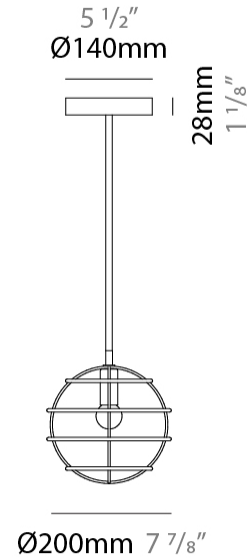

SPHERE SUSPENSION

D51064-

base number   Finish
Options

1. To build a product code in our configurator select the specify button on the base model # product page
2. To build a manual product code on this datasheet choose from the options listed below in blue font and add the suffix to the base model #

GENERAL

Series: Sphere
Partner: Fambuena
Division: Design
Installation: Suspension
Product Type: Pendant
Mounting Location: Ceiling

PHYSICAL

Shape: Round
Diameter (mm): 200
Diameter (in): 7 7/8
Height (mm): 200
Height (in): 7 7/8
Fixture Finish: BRA / BRZ / PWT
Fixture Material: Metal
Cable Details: Cable length 2000mm / 79"

ELECTRICAL

Number of Lamps: 1
Lamp Type: LED Retrofit
Lamp Shape: G16.5
Bulb Included: Bulb Not Included
Max. Wattage Per Lamp (W): 4
Lamp Base: E12
Input Voltage (V): 120

LED

OPTICAL

RATINGS AND CERTIFICATIONS

Certified By: Certified for North American Standards
IP rating: IP20

PROJECT	_____
TYPE	_____
SPECIFIER	_____
QUANTITY	_____
DATE	_____