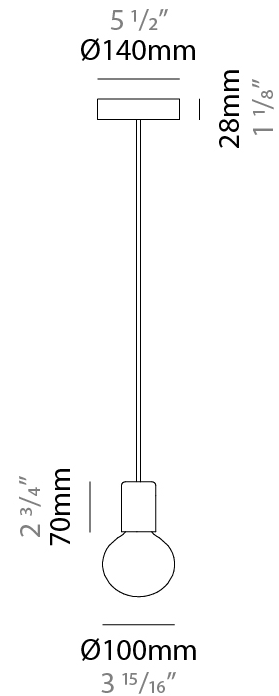

SPHERE SUSPENSION

D51060- : D51060-PWT

base number

1. To build a product code in our configurator select the specify button on the base model # product page
2. To build a manual product code on this datasheet choose from the options listed below in blue font and add the suffix to the base model #

GENERAL

Series: Sphere
Partner: Fambuena
Division: Design
Installation: Suspension
Product Type: Pendant
Mounting Location: Ceiling

PHYSICAL

Shape: Round
Diameter (mm): 100
Diameter (in): 3 ¹⁵/₁₆
Height (mm): 100
Height (in): 3 ¹⁵/₁₆
Max. Overall Height (mm): 2100
Max. Overall Height (in): 82 ¹¹/₁₆
Weight (kg): 0.8
Weight (lbs): 1.7
Fixture Material: Metal
Cable Details: Cable length 2000mm / 79"

ELECTRICAL

Number of Lamps: 1
Lamp Type: LED Retrofit
Lamp Shape: G30
Bulb Included: Bulb Not Included
Total Output Wattage (W): 6
Max. Wattage Per Lamp (W): 6
Lamp Base: E26
Input Voltage (V): 120

LED

OPTICAL

RATINGS AND CERTIFICATIONS

Certified By: CSA Certified to UL and CSA Standards
IP rating: IP20

PROJECT	
TYPE	
SPECIFIER	
QUANTITY	
DATE