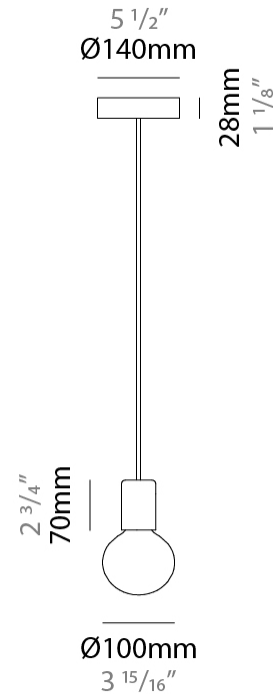

SPHERE SUSPENSION

D51060-

base number   Finish
Options

1. To build a product code in our configurator select the specify button on the base model # product page
2. To build a manual product code on this datasheet choose from the options listed below in blue font and add the suffix to the base model #

GENERAL

Series: Sphere
Partner: Fambuena
Division: Design
Installation: Suspension
Product Type: Pendant
Mounting Location: Ceiling

PHYSICAL

Shape: Round
Diameter (mm): 100
Diameter (in): 3 ¹⁵/₁₆
Height (mm): 100
Height (in): 3 ¹⁵/₁₆
Max. Overall Height (mm): 2100
Max. Overall Height (in): 82 ¹¹/₁₆
Fixture Finish: [BRA](#) / [BRZ](#) / [PWT](#)
Fixture Material: Metal
Cable Details: Cable length 2000mm / 79"

ELECTRICAL

Number of Lamps: 1
Lamp Type: LED Retrofit
Lamp Shape: G30
Bulb Included: Bulb Not Included
Max. Wattage Per Lamp (W): 6
Lamp Base: E26
Input Voltage (V): 120
Upon Request: 277Vac / GU24

LED

OPTICAL

RATINGS AND CERTIFICATIONS

Certified By: Certified for North American Standards
IP rating: IP20

PROJECT	_____
TYPE	_____
SPECIFIER	_____
QUANTITY	_____
DATE	_____