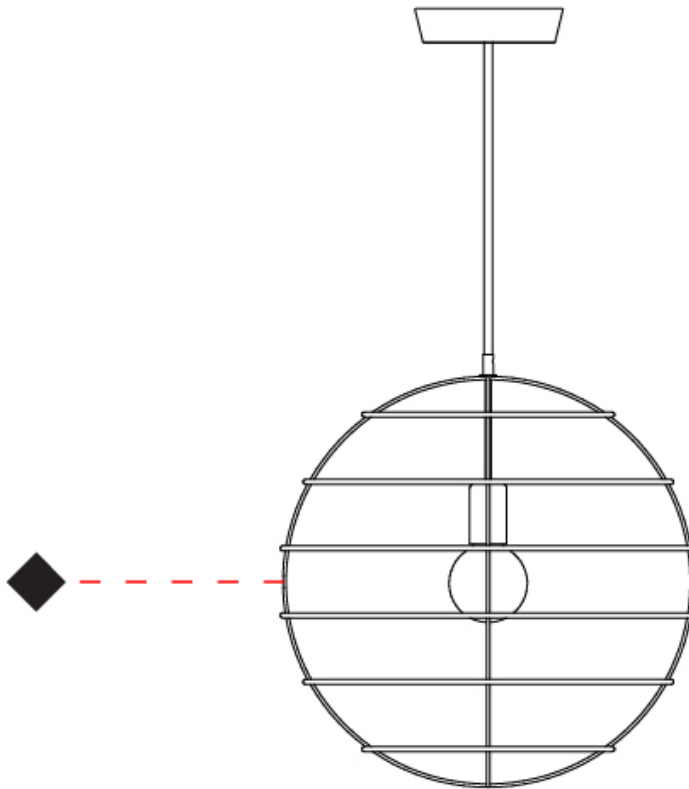

SPHERE SUSPENSION

D51058-

PROJECT

TYPE

SPECIFIER

QUANTITY

DATE

D