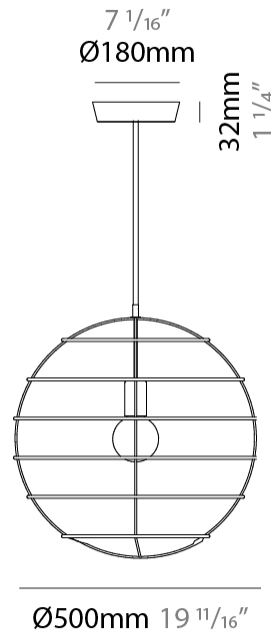

SPHERE SUSPENSION

D51058-

base number   Finish
Options

1. To build a product code in our configurator select the specify button on the base model # product page
2. To build a manual product code on this datasheet choose from the options listed below in blue font and add the suffix to the base model #

GENERAL

Series: Sphere
Partner: Fambuena
Division: Design
Installation: Suspension
Product Type: Pendant
Mounting Location: Ceiling

PHYSICAL

Shape: Round
Diameter (mm): 500
Diameter (in): 19 ¹¹/₁₆
Height (mm): 500
Height (in): 19 ¹¹/₁₆
Fixture Finish: BRA / BRZ / PWT
Fixture Material: Metal
Cable Details: Cable length 2000mm / 79"

ELECTRICAL

Number of Lamps: 1
Lamp Type: LED Retrofit
Lamp Shape: G30
Bulb Included: Bulb Not Included
Max. Wattage Per Lamp (W): 6
Lamp Base: E26
Input Voltage (V): 120
Upon Request: 277Vac / GU24

LED

OPTICAL

RATINGS AND CERTIFICATIONS

Certified By: Certified for North American Standards
IP rating: IP20

PROJECT	_____
TYPE	_____
SPECIFIER	_____
QUANTITY	_____
DATE	_____