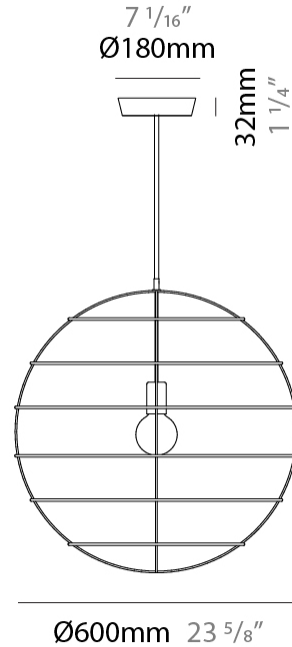

SPHERE SUSPENSION

D51059-

base number   Finish
Options

1. To build a product code in our configurator select the specify button on the base model # product page
2. To build a manual product code on this datasheet choose from the options listed below in blue font and add the suffix to the base model #

GENERAL

Series: Sphere
Partner: Fambuena
Division: Design
Installation: Suspension
Product Type: Pendant
Mounting Location: Ceiling

PHYSICAL

Shape: Round
Diameter (mm): 600
Diameter (in): 23 ⁵/₈
Height (mm): 600
Height (in): 23 ⁵/₈
Fixture Finish: BRA / BRZ / PWT
Fixture Material: Metal
Cable Details: Cable length 2000mm / 79"

ELECTRICAL

Number of Lamps: 1
Lamp Type: LED Retrofit
Lamp Shape: G30
Bulb Included: Bulb Not Included
Max. Wattage Per Lamp (W): 6
Lamp Base: E26
Input Voltage (V): 120
Upon Request: 277Vac / GU24

LED

OPTICAL

RATINGS AND CERTIFICATIONS

Certified By: Certified for North American Standards
IP rating: IP20

PROJECT	_____
TYPE	_____
SPECIFIER	_____
QUANTITY	_____
DATE	_____