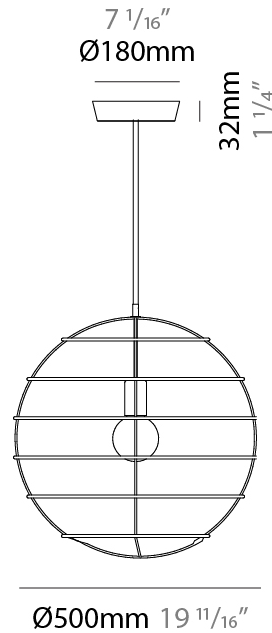

PROJECT	_____
TYPE	_____
SPECIFIER	_____
QUANTITY	_____
DATE	_____

SPHERE SUSPENSION

D51058- : D51058-PWT

base number

1. To build a product code in our configurator select the specify button on the base model # product page
2. To build a manual product code on this datasheet choose from the options listed below in blue font and add the suffix to the base model #

GENERAL

Series: Sphere
Partner: Fambuena
Division: Design
Installation: Suspension
Product Type: Pendant
Mounting Location: Ceiling

PHYSICAL

Shape: Round
Diameter (mm): 500
Diameter (in): 19 ¹¹/₁₆
Height (mm): 500
Height (in): 19 ¹¹/₁₆
Weight (kg): 1.8
Weight (lbs): 4
Fixture Material: Metal
Cable Details: Cable length 2000mm / 79"

ELECTRICAL

Number of Lamps: 1
Lamp Type: LED Retrofit
Lamp Shape: A19
Bulb Included: Bulb Not Included
Total Output Wattage (W): 6
Max. Wattage Per Lamp (W): 6
Lamp Base: E26
Input Voltage (V): 120

LED

OPTICAL

RATINGS AND CERTIFICATIONS

Certified By: CSA Certified to UL and CSA Standards
IP rating: IP20