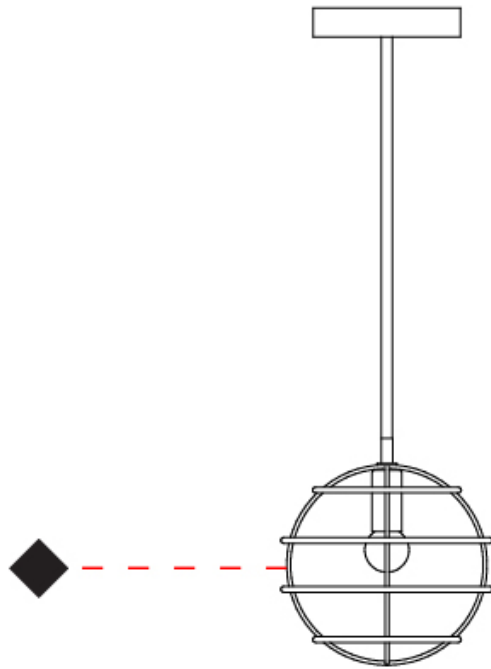

SPHERE SUSPENSION

D51064-

PROJECT	_____
TYPE	_____
SPECIFIER	_____
QUANTITY	_____
DATE	_____

D