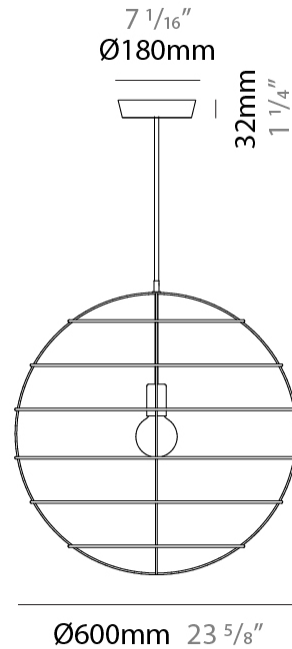

PROJECT	_____
TYPE	_____
SPECIFIER	_____
QUANTITY	_____
DATE	_____

SPHERE SUSPENSION

D51059-

base number   Finish
Options

1. To build a product code in our configurator select the specify button on the base model # product page
2. To build a manual product code on this datasheet choose from the options listed below in blue font and add the suffix to the base model #

GENERAL

Series: Sphere
Partner: Fambuena
Division: Design
Installation: Suspension
Product Type: Pendant
Mounting Location: Ceiling

PHYSICAL

Shape: Round
Diameter (mm): 600
Diameter (in): 23 ⁵/₈
Height (mm): 600
Height (in): 23 ⁵/₈
Fixture Finish: BRA / BRZ / PWT
Fixture Material: Metal
Cable Details: Cable length 2000mm / 79"

ELECTRICAL

Number of Lamps: 1
Lamp Type: LED Retrofit
Lamp Shape: G30
Bulb Included: Bulb Not Included
Max. Wattage Per Lamp (W): 6
Lamp Base: E26
Input Voltage (V): 120
Upon Request: 277Vac / GU24

LED

OPTICAL

RATINGS AND CERTIFICATIONS

Certified By: Certified for North American Standards
IP rating: IP20