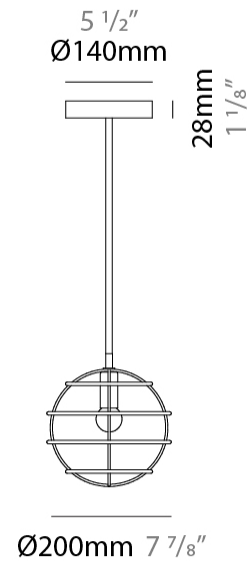

SPHERE SUSPENSION

D51064-

base number   Finish
Options

1. To build a product code in our configurator select the specify button on the base model # product page
2. To build a manual product code on this datasheet choose from the options listed below in blue font and add the suffix to the base model #

GENERAL

Series: Sphere
Partner: Fambuena
Division: Design
Installation: Suspension
Product Type: Pendant
Mounting Location: Ceiling

PHYSICAL

Shape: Round
Diameter (mm): 200
Diameter (in): 7 7/8
Height (mm): 200
Height (in): 7 7/8
Fixture Finish: BRA / BRZ / PWT
Fixture Material: Metal
Cable Details: Cable length 2000mm / 79"

ELECTRICAL

Number of Lamps: 1
Lamp Type: LED Retrofit
Lamp Shape: G16.5
Bulb Included: Bulb Not Included
Max. Wattage Per Lamp (W): 4
Lamp Base: E12
Input Voltage (V): 120

LED

OPTICAL

RATINGS AND CERTIFICATIONS

Certified By: Certified for North American Standards
IP rating: IP20

PROJECT	_____
TYPE	_____
SPECIFIER	_____
QUANTITY	_____
DATE	_____