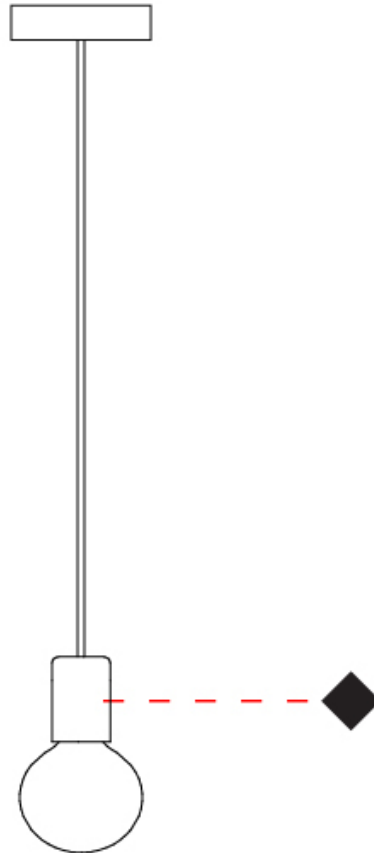

SPHERE SUSPENSION

D51060-

PROJECT _____

TYPE _____

SPECIFIER _____

QUANTITY _____

DATE _____

D