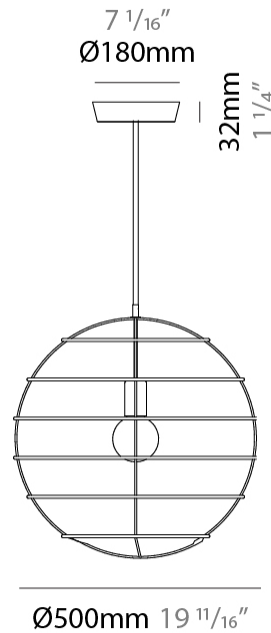

PROJECT	_____
TYPE	_____
SPECIFIER	_____
QUANTITY	_____
DATE	_____

SPHERE SUSPENSION

D51058-

base number   Finish
Options

1. To build a product code in our configurator select the specify button on the base model # product page
2. To build a manual product code on this datasheet choose from the options listed below in blue font and add the suffix to the base model #

GENERAL

Series: Sphere _____
Brand: Fambuena _____
Division: Design _____
Mounting Type: Suspension _____
Mounting Location: Ceiling _____
Subcategory: Pendant _____

PHYSICAL

Shape: Round _____
Diameter (mm): 500 _____
Diameter (in): 19 ¹¹/₁₆ _____
Height (mm): 500 _____
Height (in): 19 ¹¹/₁₆ _____
Light Distribution: Omnidirectional _____
Fixture Finish: [BRA](#) / [BRZ](#) / [PWT](#) _____
Fixture Material: Metal _____
Cable Details: Cable length 2000mm / 79" _____

ELECTRICAL

Number of Lamps: 1 _____
Lamp Type: LED Retrofit _____
Lamp Shape: G30 _____
Bulb Included: Bulb Not Included _____
Max. Wattage Per Lamp (W): 6 _____
Lamp Base: E26 _____
Input Voltage (V): 120 _____
Upon Request: 277Vac / GU24 _____

LED

OPTICAL

RATINGS AND CERTIFICATIONS

Certified By: Certified for North American Standards _____
IP rating: IP20 _____