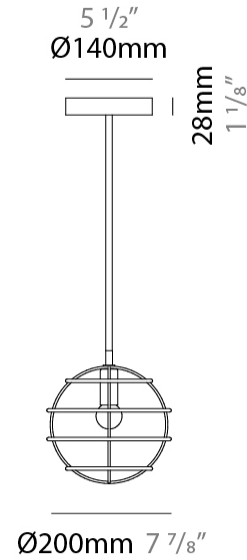

SPHERE SUSPENSION

D51064-

base number   Finish
Options

1. To build a product code in our configurator select the specify button on the base model # product page
2. To build a manual product code on this datasheet choose from the options listed below in blue font and add the suffix to the base model #

GENERAL

Series: Sphere
Brand: Fambuena
Division: Design
Mounting Type: Suspension
Mounting Location: Ceiling
Subcategory: Pendant

PHYSICAL

Shape: Round
Diameter (mm): 200
Diameter (in): 7 7/8
Height (mm): 200
Height (in): 7 7/8
Light Distribution: Omnidirectional
Fixture Finish: [BRA](#) / [BRZ](#) / [PWT](#)
Fixture Material: Metal
Cable Details: Cable length 2000mm / 79"

ELECTRICAL

Number of Lamps: 1
Lamp Type: LED Retrofit
Lamp Shape: G16.5
Bulb Included: Bulb Not Included
Max. Wattage Per Lamp (W): 4
Lamp Base: E12
Input Voltage (V): 120

LED

OPTICAL

RATINGS AND CERTIFICATIONS

Certified By: Certified for North American Standards
IP rating: IP20

PROJECT	_____
TYPE	_____
SPECIFIER	_____
QUANTITY	_____
DATE	_____