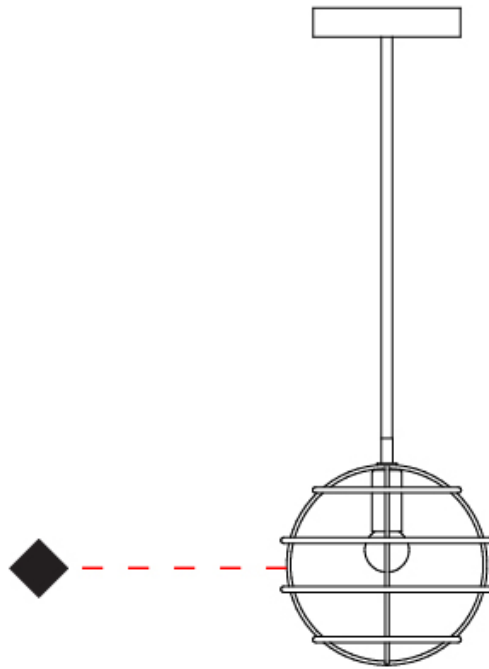

SPHERE SUSPENSION

D51064-

PROJECT _____

TYPE _____

SPECIFIER _____

QUANTITY _____

DATE _____

D