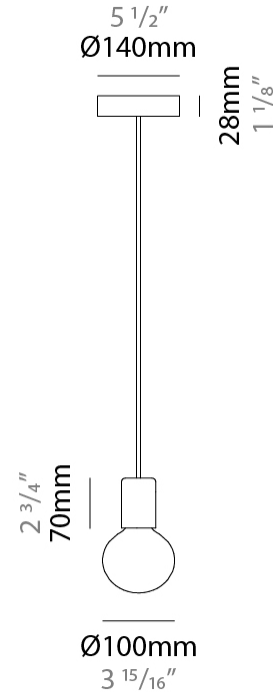

SPHERE SUSPENSION

D51060-

base number   Finish
Options

1. To build a product code in our configurator select the specify button on the base model # product page
2. To build a manual product code on this datasheet choose from the options listed below in blue font and add the suffix to the base model #

GENERAL

Series: Sphere
Brand: Fambuena
Division: Design
Mounting Type: Suspension
Mounting Location: Ceiling
Subcategory: Pendant

PHYSICAL

Shape: Round
Diameter (mm): 100
Diameter (in): 3 ¹⁵/₁₆
Height (mm): 100
Height (in): 3 ¹⁵/₁₆
Max. Overall Height (mm): 2100
Max. Overall Height (in): 82 ¹¹/₁₆
Light Distribution: Omnidirectional
Fixture Finish: [BRA](#) / [BRZ](#) / [PWT](#)
Fixture Material: Metal
Cable Details: Cable length 2000mm / 79"

ELECTRICAL

Number of Lamps: 1
Lamp Type: LED Retrofit
Lamp Shape: G30
Bulb Included: Bulb Not Included
Max. Wattage Per Lamp (W): 6
Lamp Base: E26
Input Voltage (V): 120
Upon Request: 277Vac / GU24

LED

OPTICAL

RATINGS AND CERTIFICATIONS

Certified By: Certified for North American Standards
IP rating: IP20

PROJECT	_____
TYPE	_____
SPECIFIER	_____
QUANTITY	_____
DATE	_____