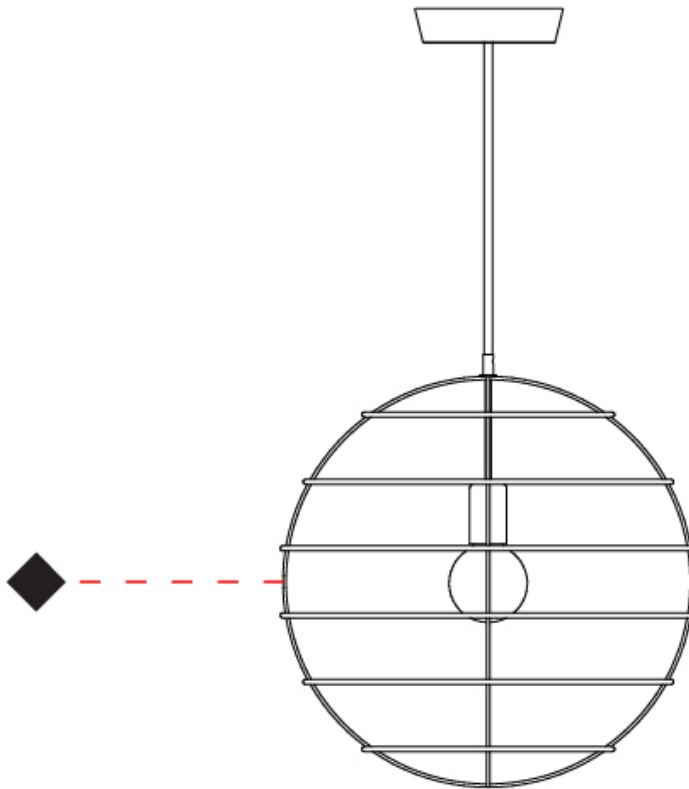

SPHERE SUSPENSION

D51058-

PROJECT _____

TYPE _____

SPECIFIER _____

QUANTITY _____

DATE _____

D