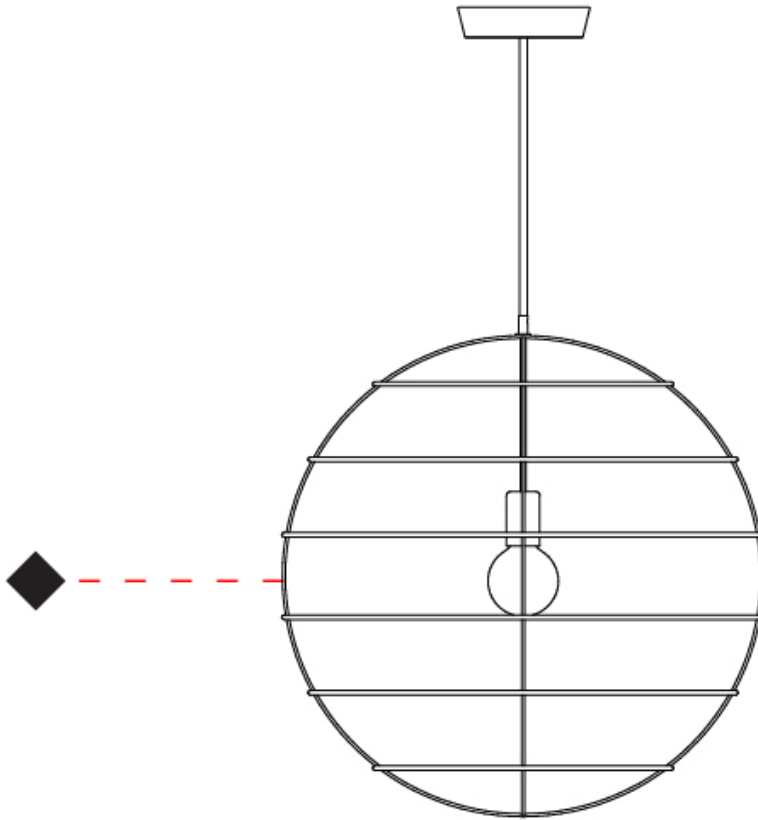

SPHERE SUSPENSION

D51059-

PROJECT _____

TYPE _____

SPECIFIER _____

QUANTITY _____

DATE _____

D