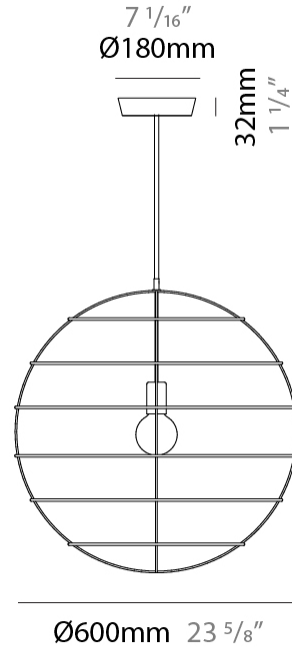

SPHERE SUSPENSION

D51059-

base number   Finish
Options

1. To build a product code in our configurator select the specify button on the base model # product page
2. To build a manual product code on this datasheet choose from the options listed below in blue font and add the suffix to the base model #

GENERAL

Series: Sphere
Brand: Fambuena
Division: Design
Mounting Type: Suspension
Mounting Location: Ceiling
Subcategory: Pendant

PHYSICAL

Shape: Round
Diameter (mm): 600
Diameter (in): 23 ⁵/₈
Height (mm): 600
Height (in): 23 ⁵/₈
Light Distribution: Omnidirectional
Fixture Finish: [BRA](#) / [BRZ](#) / [PWT](#)
Fixture Material: Metal
Cable Details: Cable length 2000mm / 79"

ELECTRICAL

Number of Lamps: 1
Lamp Type: LED Retrofit
Lamp Shape: G30
Bulb Included: Bulb Not Included
Max. Wattage Per Lamp (W): 6
Lamp Base: E26
Input Voltage (V): 120
Upon Request: 277Vac / GU24

LED

OPTICAL

RATINGS AND CERTIFICATIONS

Certified By: Certified for North American Standards
IP rating: IP20

PROJECT	_____
TYPE	_____
SPECIFIER	_____
QUANTITY	_____
DATE	_____