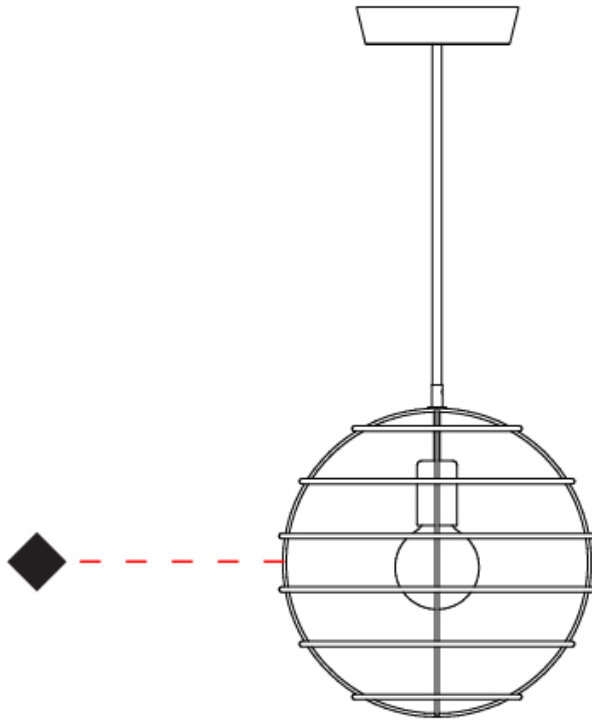

SPHERE SUSPENSION

D51057-

PROJECT

TYPE

SPECIFIER

QUANTITY

DATE

D