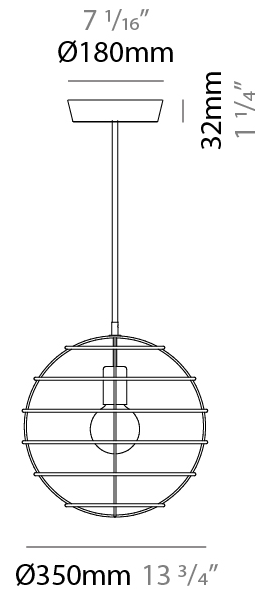

PROJECT _____
TYPE _____
SPECIFIER _____
QUANTITY _____
DATE _____

SPHERE SUSPENSION

D51057-

base number   Finish
Options

1. To build a product code in our configurator select the specify button on the base model # product page
2. To build a manual product code on this datasheet choose from the options listed below in blue font and add the suffix to the base model #

GENERAL

Series: Sphere _____
Brand: Fambuena _____
Division: Design _____
Mounting Type: Suspension _____
Mounting Location: Ceiling _____
Subcategory: Pendant _____

PHYSICAL

Shape: Round _____
Diameter (mm): 350 _____
Diameter (in): 13 ³/₄ _____
Height (mm): 350 _____
Height (in): 13 ³/₄ _____
Light Distribution: Omnidirectional _____
Fixture Finish: [BRA](#) / [BRZ](#) / [PWT](#) _____
Fixture Material: Metal _____
Cable Details: Cable length 2000mm / 79" _____

ELECTRICAL

Number of Lamps: 1 _____
Lamp Type: LED Retrofit _____
Lamp Shape: G30 _____
Bulb Included: Bulb Not Included _____
Max. Wattage Per Lamp (W): 6 _____
Lamp Base: E26 _____
Input Voltage (V): 120 _____
Upon Request: 277Vac / GU24 _____

LED

OPTICAL

RATINGS AND CERTIFICATIONS

Certified By: Certified for North American Standards _____
IP rating: IP20 _____