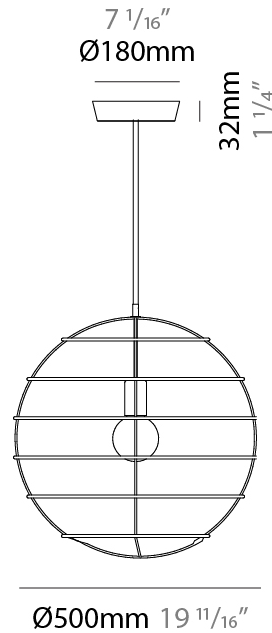

PROJECT	
TYPE	
SPECIFIER	
QUANTITY	
DATE	

SPHERE SUSPENSION

D51058- : D51058-PWT

base number

1. To build a product code in our configurator select the specify button on the base model # product page
2. To build a manual product code on this datasheet choose from the options listed below in blue font and add the suffix to the base model #

GENERAL

Series: Sphere
Partner: Fambuena
Division: Design
Installation: Suspension
Product Type: Pendant
Mounting Location: Ceiling

PHYSICAL

Shape: Round
Diameter (mm): 500
Diameter (in): 19 11/16
Height (mm): 500
Height (in): 19 11/16
Weight (kg): 1.8
Weight (lbs): 4
Fixture Material: Metal
Cable Details: Cable length 2000mm / 79"

ELECTRICAL

Number of Lamps: 1
Lamp Type: LED Retrofit
Lamp Shape: A19
Bulb Included: Bulb Not Included
Total Output Wattage (W): 6
Max. Wattage Per Lamp (W): 6
Lamp Base: E26
Input Voltage (V): 120

LED

OPTICAL

RATINGS AND CERTIFICATIONS

Certified By: CSA Certified to UL and CSA Standards
IP rating: IP20