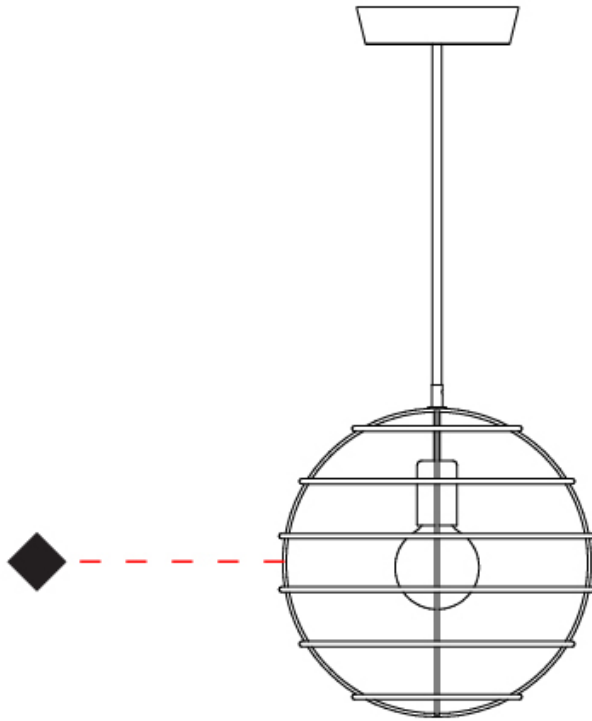

SPHERE SUSPENSION

D51057-

PROJECT _____

TYPE _____

SPECIFIER _____

QUANTITY _____

DATE _____

D