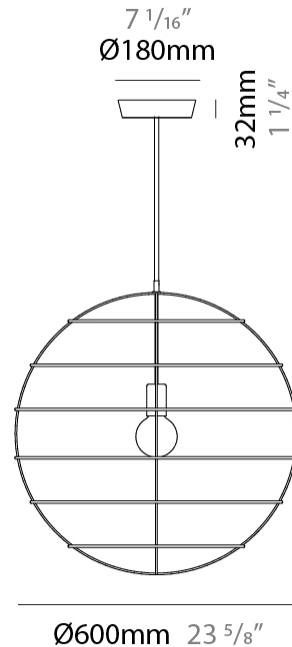

PROJECT	_____
TYPE	_____
SPECIFIER	_____
QUANTITY	_____
DATE	_____

SPHERE SUSPENSION

D51059-

base number   Finish
Options

1. To build a product code in our configurator select the specify button on the base model # product page
2. To build a manual product code on this datasheet choose from the options listed below in blue font and add the suffix to the base model #

GENERAL

Series: Sphere _____
Partner: Fambuena _____
Division: Design _____
Installation: Suspension _____
Product Type: Pendant _____
Mounting Location: Ceiling _____

PHYSICAL

Shape: Round _____
Diameter (mm): 600 _____
Diameter (in): 23 ⁵/₈ _____
Height (mm): 600 _____
Height (in): 23 ⁵/₈ _____
Fixture Finish: **BRA / BRZ / PWT** _____
Fixture Material: Metal _____
Cable Details: Cable length 2000mm / 79" _____

ELECTRICAL

Number of Lamps: 1 _____
Lamp Type: LED Retrofit _____
Lamp Shape: G30 _____
Bulb Included: Bulb Not Included _____
Max. Wattage Per Lamp (W): 6 _____
Lamp Base: E26 _____
Input Voltage (V): 120 _____
Upon Request: 277Vac / GU24 _____

LED

OPTICAL

RATINGS AND CERTIFICATIONS

Certified By: Certified for North American Standards _____
IP rating: IP20 _____