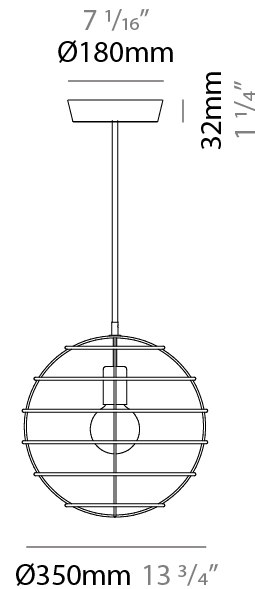

SPHERE SUSPENSION

D51057-

base number   Finish
Options

1. To build a product code in our configurator select the specify button on the base model # product page
2. To build a manual product code on this datasheet choose from the options listed below in blue font and add the suffix to the base model #

GENERAL

Series: Sphere
Partner: Fambuena
Division: Design
Installation: Suspension
Product Type: Pendant
Mounting Location: Ceiling

PHYSICAL

Shape: Round
Diameter (mm): 350
Diameter (in): 13 ³/₄
Height (mm): 350
Height (in): 13 ³/₄
Fixture Finish: BRA / BRZ / PWT
Fixture Material: Metal
Cable Details: Cable length 2000mm / 79"

ELECTRICAL

Number of Lamps: 1
Lamp Type: LED Retrofit
Lamp Shape: G30
Bulb Included: Bulb Not Included
Max. Wattage Per Lamp (W): 6
Lamp Base: E26
Input Voltage (V): 120
Upon Request: 277Vac / GU24

LED

OPTICAL

RATINGS AND CERTIFICATIONS

Certified By: Certified for North American Standards
IP rating: IP20

PROJECT	_____
TYPE	_____
SPECIFIER	_____
QUANTITY	_____
DATE	_____