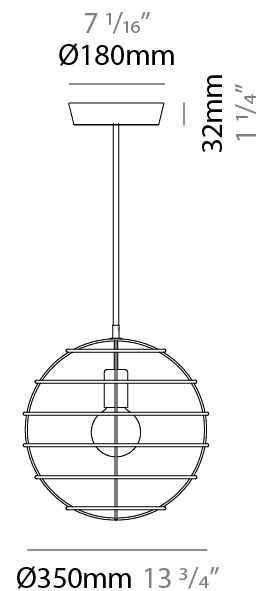

PROJECT	
TYPE	
SPECIFIER	
QUANTITY	
DATE	

SPHERE SUSPENSION

D51057- : D51057-BRA

base number

1. To build a product code in our configurator select the specify button on the base model # product page
2. To build a manual product code on this datasheet choose from the options listed below in blue font and add the suffix to the base model #

GENERAL

Series: Sphere
Partner: Fambuena
Division: Design
Installation: Suspension
Product Type: Pendant
Mounting Location: Ceiling

PHYSICAL

Shape: Round
Diameter (mm): 350
Diameter (in): 13 3/4
Height (mm): 350
Height (in): 13 3/4
Weight (kg): 1.7
Weight (lbs): 3.8
Fixture Material: Metal
Cable Details: Cable length 2000mm / 79"

ELECTRICAL

Number of Lamps: 1
Lamp Type: LED Retrofit
Lamp Shape: A19
Bulb Included: Bulb Not Included
Total Output Wattage (W): 6
Max. Wattage Per Lamp (W): 6
Lamp Base: E26
Input Voltage (V): 120

LED

OPTICAL

RATINGS AND CERTIFICATIONS

Certified By: CSA Certified to UL and CSA Standards
IP rating: IP20