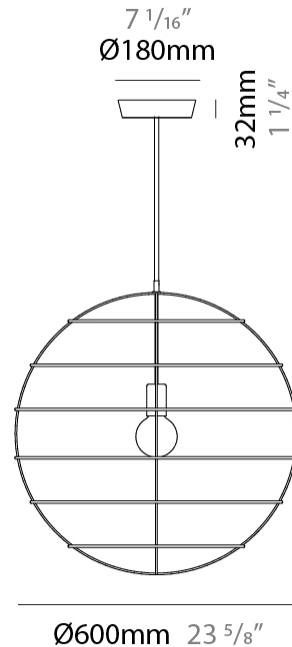

PROJECT	
TYPE	
SPECIFIER	
QUANTITY	
DATE	

SPHERE SUSPENSION

D51059-

base number   Finish
Options

1. To build a product code in our configurator select the specify button on the base model # product page
2. To build a manual product code on this datasheet choose from the options listed below in blue font and add the suffix to the base model #

GENERAL

Series: Sphere
Partner: Fambuena
Division: Design
Installation: Suspension
Product Type: Pendant
Mounting Location: Ceiling

PHYSICAL

Shape: Round
Diameter (mm): 600
Diameter (in): 23 ⁵/₈
Height (mm): 600
Height (in): 23 ⁵/₈
Fixture Finish: BRA / BRZ / PWT
Fixture Material: Metal
Cable Details: Cable length 2000mm / 79"

ELECTRICAL

Number of Lamps: 1
Lamp Type: LED Retrofit
Lamp Shape: G30
Bulb Included: Bulb Not Included
Max. Wattage Per Lamp (W): 6
Lamp Base: E26
Input Voltage (V): 120
Upon Request: 277Vac / GU24

LED

OPTICAL

RATINGS AND CERTIFICATIONS

Certified By: Certified for North American Standards
IP rating: IP20