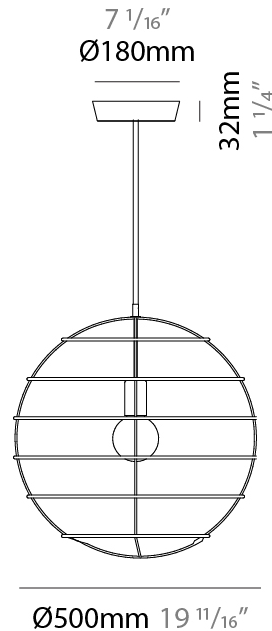

PROJECT	_____
TYPE	_____
SPECIFIER	_____
QUANTITY	_____
DATE	_____

SPHERE SUSPENSION

D51058- : D51058-PWT

base number

1. To build a product code in our configurator select the specify button on the base model # product page
2. To build a manual product code on this datasheet choose from the options listed below in blue font and add the suffix to the base model #

GENERAL

Series: Sphere
Partner: Fambuena
Division: Design
Installation: Suspension
Product Type: Pendant
Mounting Location: Ceiling

PHYSICAL

Shape: Round
Diameter (mm): 500
Diameter (in): 19 11/16
Height (mm): 500
Height (in): 19 11/16
Weight (kg): 1.8
Weight (lbs): 4
Fixture Material: Metal
Cable Details: Cable length 2000mm / 79"

ELECTRICAL

Number of Lamps: 1
Lamp Type: LED Retrofit
Lamp Shape: A19
Bulb Included: Bulb Not Included
Total Output Wattage (W): 6
Max. Wattage Per Lamp (W): 6
Lamp Base: E26
Input Voltage (V): 120

LED

OPTICAL

RATINGS AND CERTIFICATIONS

Certified By: CSA Certified to UL and CSA Standards
IP rating: IP20