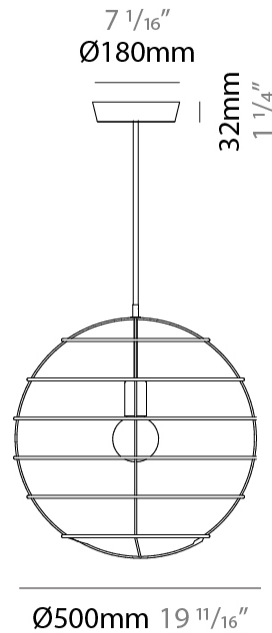

PROJECT	_____
TYPE	_____
SPECIFIER	_____
QUANTITY	_____
DATE	_____

SPHERE SUSPENSION

D51058-

base number   Finish
Options

1. To build a product code in our configurator select the specify button on the base model # product page
2. To build a manual product code on this datasheet choose from the options listed below in blue font and add the suffix to the base model #

GENERAL

Series: Sphere _____
Partner: Fambuena _____
Division: Design _____
Installation: Suspension _____
Product Type: Pendant _____
Mounting Location: Ceiling _____

PHYSICAL

Shape: Round _____
Diameter (mm): 500 _____
Diameter (in): 19 ¹¹/₁₆ _____
Height (mm): 500 _____
Height (in): 19 ¹¹/₁₆ _____
Fixture Finish: BRA / BRZ / PWT _____
Fixture Material: Metal _____
Cable Details: Cable length 2000mm / 79" _____

ELECTRICAL

Number of Lamps: 1 _____
Lamp Type: LED Retrofit _____
Lamp Shape: G30 _____
Bulb Included: Bulb Not Included _____
Max. Wattage Per Lamp (W): 6 _____
Lamp Base: E26 _____
Input Voltage (V): 120 _____
Upon Request: 277Vac / GU24 _____

LED

OPTICAL

RATINGS AND CERTIFICATIONS

Certified By: Certified for North American Standards _____
IP rating: IP20 _____