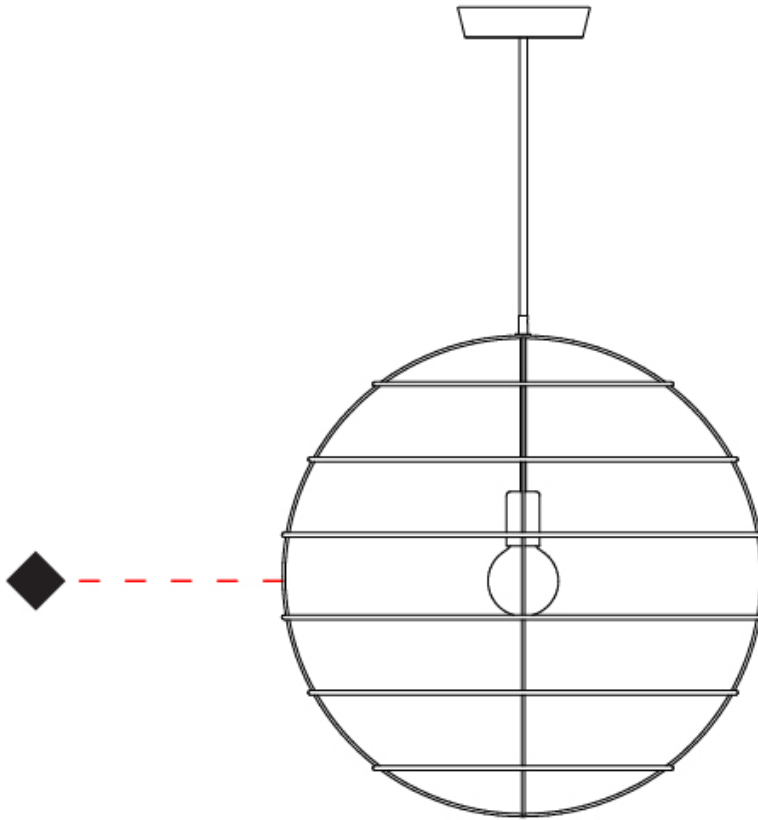

SPHERE SUSPENSION

D51059-

PROJECT	_____
TYPE	_____
SPECIFIER	_____
QUANTITY	_____
DATE	_____

D