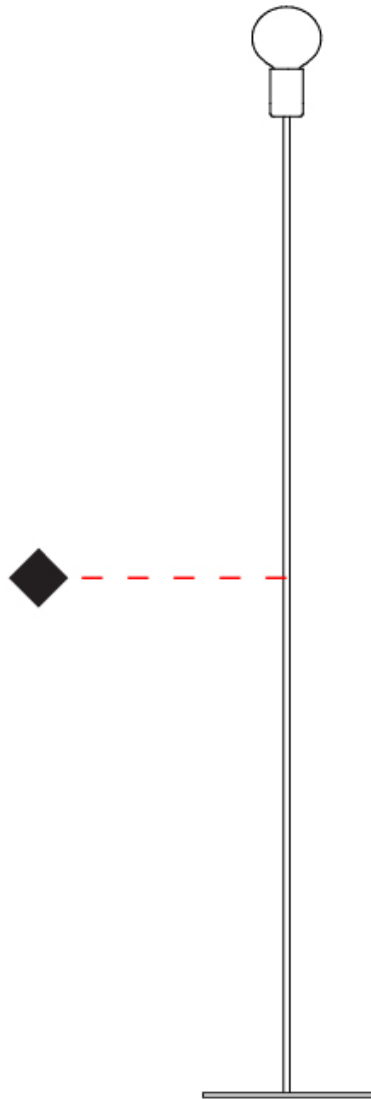

SPHERE PORTABLE

D54045-

PROJECT

TYPE

SPECIFIER

QUANTITY

DATE