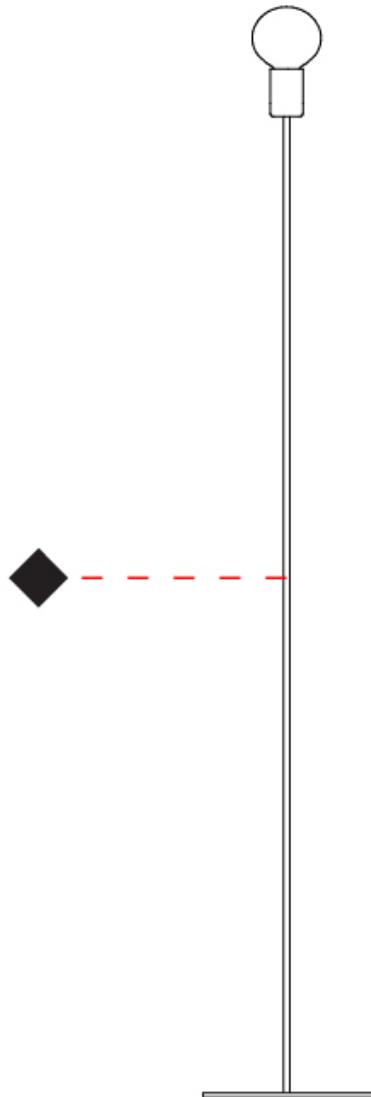

SPHERE PORTABLE

D54045- : D54045-BRA

PROJECT

TYPE

SPECIFIER

QUANTITY

DATE

D