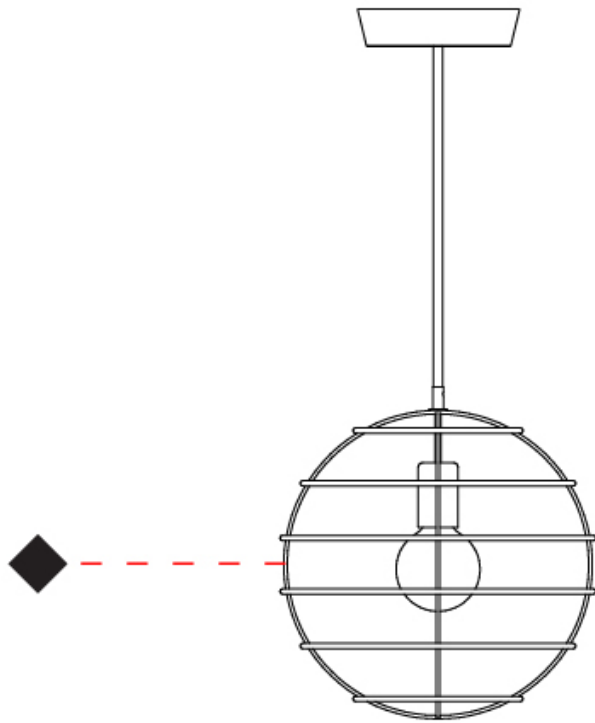

SPHERE SUSPENSION

D51057-

PROJECT	_____
TYPE	_____
SPECIFIER	_____
QUANTITY	_____
DATE	_____

D