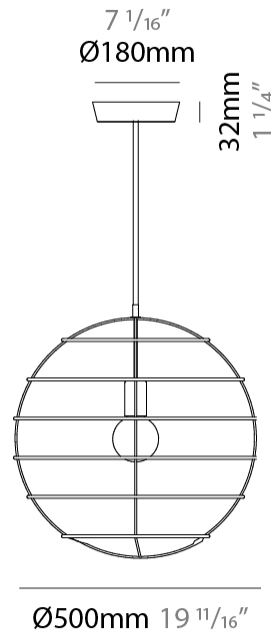

PROJECT	
TYPE	
SPECIFIER	
QUANTITY	
DATE	

SPHERE SUSPENSION

D51058-

base number   Finish
Options

1. To build a product code in our configurator select the specify button on the base model # product page
2. To build a manual product code on this datasheet choose from the options listed below in blue font and add the suffix to the base model #

GENERAL

Series: Sphere
Partner: Fambuena
Division: Design
Installation: Suspension
Product Type: Pendant
Mounting Location: Ceiling

PHYSICAL

Shape: Round
Diameter (mm): 500
Diameter (in): 19 ¹¹/₁₆
Height (mm): 500
Height (in): 19 ¹¹/₁₆
Fixture Finish: BRA / BRZ / PWT
Fixture Material: Metal
Cable Details: Cable length 2000mm / 79"

ELECTRICAL

Number of Lamps: 1
Lamp Type: LED Retrofit
Lamp Shape: G30
Bulb Included: Bulb Not Included
Max. Wattage Per Lamp (W): 6
Lamp Base: E26
Input Voltage (V): 120
Upon Request: 277Vac / GU24

LED

OPTICAL

RATINGS AND CERTIFICATIONS

Certified By: Certified for North American Standards
IP rating: IP20