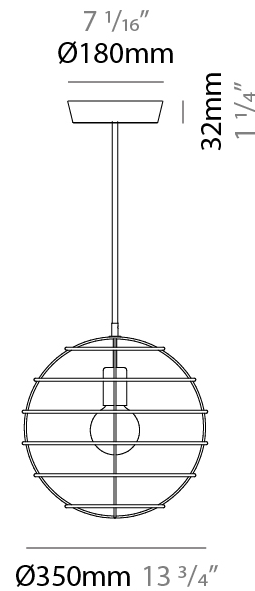

PROJECT	
TYPE	
SPECIFIER	
QUANTITY	
DATE	

SPHERE SUSPENSION

D51057- : D51057-BRA

base number

1. To build a product code in our configurator select the specify button on the base model # product page
2. To build a manual product code on this datasheet choose from the options listed below in blue font and add the suffix to the base model #

GENERAL

Series: Sphere
Partner: Fambuena
Division: Design
Installation: Suspension
Product Type: Pendant
Mounting Location: Ceiling

PHYSICAL

Shape: Round
Diameter (mm): 350
Diameter (in): 13 ³/₄
Height (mm): 350
Height (in): 13 ³/₄
Weight (kg): 1.7
Weight (lbs): 3.8
Fixture Material: Metal
Cable Details: Cable length 2000mm / 79"

ELECTRICAL

Number of Lamps: 1
Lamp Type: LED Retrofit
Lamp Shape: A19
Bulb Included: Bulb Not Included
Total Output Wattage (W): 6
Max. Wattage Per Lamp (W): 6
Lamp Base: E26
Input Voltage (V): 120

LED

OPTICAL

RATINGS AND CERTIFICATIONS

Certified By: CSA Certified to UL and CSA Standards
IP rating: IP20