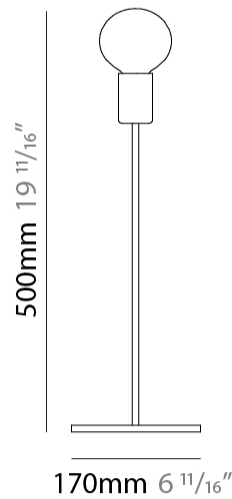

SPHERE PORTABLE

D54044-

base number   Finish
Options

1. To build a product code in our configurator select the specify button on the base model # product page
2. To build a manual product code on this datasheet choose from the options listed below in blue font and add the suffix to the base model #

GENERAL

Series: Sphere
Partner: Fambuena
Division: Design
Installation: Portable
Product Type: Table
Mounting Location: Table

PHYSICAL

Shape: Oval
Diameter (mm): 180
Diameter (in): 7 1/16
Height (mm): 500
Height (in): 19 11/16
Fixture Finish: BRA / BRZ / PWT
Fixture Material: Metal
Upon Request: Bolt Down

ELECTRICAL

Number of Lamps: 1
Lamp Type: LED Retrofit
Lamp Shape: G30
Bulb Included: Bulb Not Included
Max. Wattage Per Lamp (W): 6
Lamp Base: E26
Input Voltage (V): 120
Upon Request: 277Vac / GU24

LED

OPTICAL

RATINGS AND CERTIFICATIONS

Certified By: Certified for North American Standards
IP rating: IP20

PROJECT
TYPE
SPECIFIER
QUANTITY
DATE