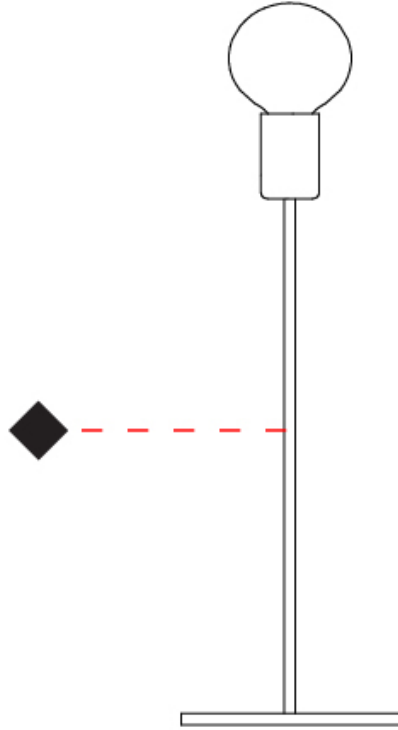

SPHERE PORTABLE

D54044-

PROJECT

TYPE

SPECIFIER

QUANTITY

DATE