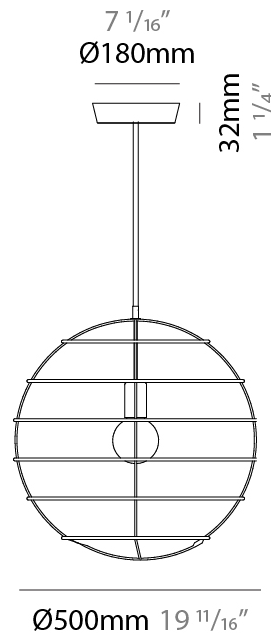

PROJECT	_____
TYPE	_____
SPECIFIER	_____
QUANTITY	_____
DATE	_____

SPHERE SUSPENSION

D51058- : D51058-PWT

base number

1. To build a product code in our configurator select the specify button on the base model # product page
2. To build a manual product code on this datasheet choose from the options listed below in blue font and add the suffix to the base model #

GENERAL

Series: Sphere
Partner: Fambuena
Division: Design
Installation: Suspension
Product Type: Pendant
Mounting Location: Ceiling

PHYSICAL

Shape: Round
Diameter (mm): 500
Diameter (in): 19 11/16
Height (mm): 500
Height (in): 19 11/16
Weight (kg): 1.8
Weight (lbs): 4
Fixture Material: Metal
Cable Details: Cable length 2000mm / 79"

ELECTRICAL

Number of Lamps: 1
Lamp Type: LED Retrofit
Lamp Shape: A19
Bulb Included: Bulb Not Included
Total Output Wattage (W): 6
Max. Wattage Per Lamp (W): 6
Lamp Base: E26
Input Voltage (V): 120

LED

OPTICAL

RATINGS AND CERTIFICATIONS

Certified By: CSA Certified to UL and CSA Standards
IP rating: IP20