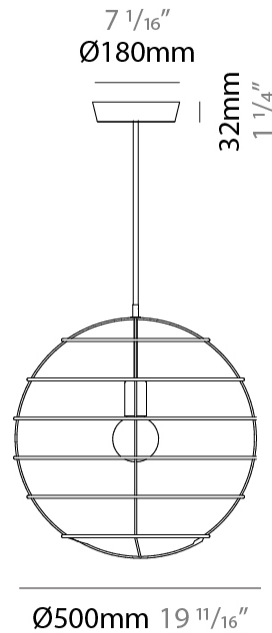

SPHERE SUSPENSION

D51058-

base number   Finish
Options

1. To build a product code in our configurator select the specify button on the base model # product page
2. To build a manual product code on this datasheet choose from the options listed below in blue font and add the suffix to the base model #

GENERAL

Series: Sphere
Partner: Fambuena
Division: Design
Installation: Suspension
Product Type: Pendant
Mounting Location: Ceiling

PHYSICAL

Shape: Round
Diameter (mm): 500
Diameter (in): 19 ¹¹/₁₆
Height (mm): 500
Height (in): 19 ¹¹/₁₆
Fixture Finish: BRA / BRZ / PWT
Fixture Material: Metal
Cable Details: Cable length 2000mm / 79"

ELECTRICAL

Number of Lamps: 1
Lamp Type: LED Retrofit
Lamp Shape: G30
Bulb Included: Bulb Not Included
Max. Wattage Per Lamp (W): 6
Lamp Base: E26
Input Voltage (V): 120
Upon Request: 277Vac / GU24

LED

OPTICAL

RATINGS AND CERTIFICATIONS

Certified By: Certified for North American Standards
IP rating: IP20

PROJECT	_____
TYPE	_____
SPECIFIER	_____
QUANTITY	_____
DATE	_____