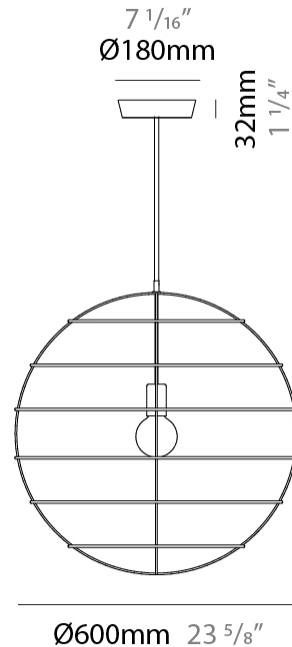

SPHERE SUSPENSION

D51059-

base number   Finish
Options

1. To build a product code in our configurator select the specify button on the base model # product page
2. To build a manual product code on this datasheet choose from the options listed below in blue font and add the suffix to the base model #

GENERAL

Series: Sphere
Partner: Fambuena
Division: Design
Installation: Suspension
Product Type: Pendant
Mounting Location: Ceiling

PHYSICAL

Shape: Round
Diameter (mm): 600
Diameter (in): 23 ⁵/₈
Height (mm): 600
Height (in): 23 ⁵/₈
Fixture Finish: BRA / BRZ / PWT
Fixture Material: Metal
Cable Details: Cable length 2000mm / 79"

ELECTRICAL

Number of Lamps: 1
Lamp Type: LED Retrofit
Lamp Shape: G30
Bulb Included: Bulb Not Included
Max. Wattage Per Lamp (W): 6
Lamp Base: E26
Input Voltage (V): 120
Upon Request: 277Vac / GU24

LED

OPTICAL

RATINGS AND CERTIFICATIONS

Certified By: Certified for North American Standards
IP rating: IP20

PROJECT	_____
TYPE	_____
SPECIFIER	_____
QUANTITY	_____
DATE	_____