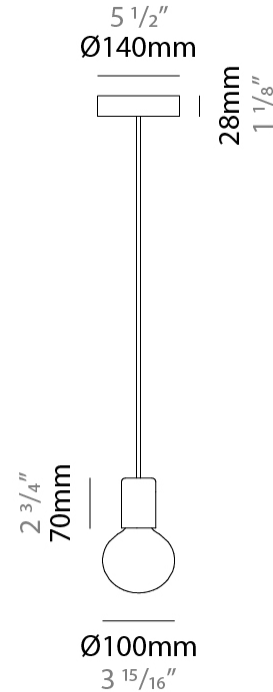

SPHERE SUSPENSION

D51060-

base number   Finish
Options

1. To build a product code in our configurator select the specify button on the base model # product page
2. To build a manual product code on this datasheet choose from the options listed below in blue font and add the suffix to the base model #

GENERAL

Series: Sphere
Partner: Fambuena
Division: Design
Installation: Suspension
Product Type: Pendant
Mounting Location: Ceiling

PHYSICAL

Shape: Round
Diameter (mm): 100
Diameter (in): 3 ¹⁵/₁₆
Height (mm): 100
Height (in): 3 ¹⁵/₁₆
Max. Overall Height (mm): 2100
Max. Overall Height (in): 82 ¹¹/₁₆
Fixture Finish: [BRA](#) / [BRZ](#) / [PWT](#)
Fixture Material: Metal
Cable Details: Cable length 2000mm / 79"

ELECTRICAL

Number of Lamps: 1
Lamp Type: LED Retrofit
Lamp Shape: G30
Bulb Included: Bulb Not Included
Max. Wattage Per Lamp (W): 6
Lamp Base: E26
Input Voltage (V): 120
Upon Request: 277Vac / GU24

LED

OPTICAL

RATINGS AND CERTIFICATIONS

Certified By: Certified for North American Standards
IP rating: IP20

PROJECT	_____
TYPE	_____
SPECIFIER	_____
QUANTITY	_____
DATE	_____