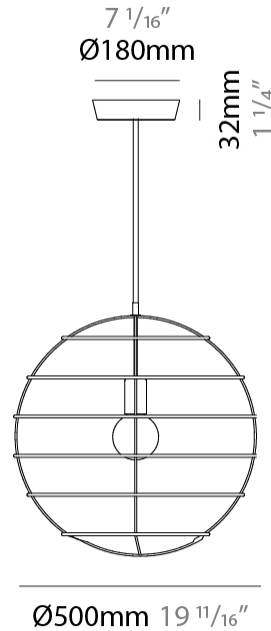

SPHERE SUSPENSION

D51058-

base number   Finish
Options

1. To build a product code in our configurator select the specify button on the base model # product page
2. To build a manual product code on this datasheet choose from the options listed below in blue font and add the suffix to the base model #

GENERAL

Series: Sphere
Partner: Fambuena
Division: Design
Installation: Suspension
Product Type: Pendant
Mounting Location: Ceiling

PHYSICAL

Shape: Round
Diameter (mm): 500
Diameter (in): 19 ¹¹/₁₆
Height (mm): 500
Height (in): 19 ¹¹/₁₆
Fixture Finish: BRA / BRZ / PWT
Fixture Material: Metal
Cable Details: Cable length 2000mm / 79"

ELECTRICAL

Number of Lamps: 1
Lamp Type: LED Retrofit
Lamp Shape: G30
Bulb Included: Bulb Not Included
Max. Wattage Per Lamp (W): 6
Lamp Base: E26
Input Voltage (V): 120
Upon Request: 277Vac / GU24

LED

OPTICAL

RATINGS AND CERTIFICATIONS

Certified By: Certified for North American Standards
IP rating: IP20

PROJECT	_____
TYPE	_____
SPECIFIER	_____
QUANTITY	_____
DATE	_____