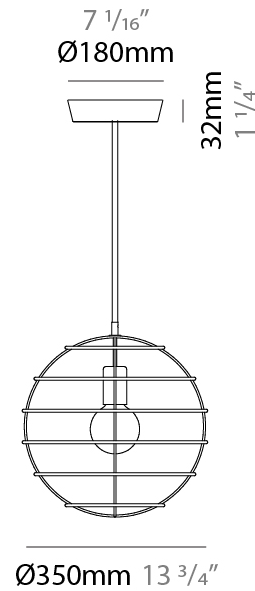

SPHERE SUSPENSION

D51057-

base number   Finish
Options

1. To build a product code in our configurator select the specify button on the base model # product page
2. To build a manual product code on this datasheet choose from the options listed below in blue font and add the suffix to the base model #

GENERAL

Series: Sphere
Partner: Fambuena
Division: Design
Installation: Suspension
Product Type: Pendant
Mounting Location: Ceiling

PHYSICAL

Shape: Round
Diameter (mm): 350
Diameter (in): 13 ³/₄
Height (mm): 350
Height (in): 13 ³/₄
Fixture Finish: BRA / BRZ / PWT
Fixture Material: Metal
Cable Details: Cable length 2000mm / 79"

ELECTRICAL

Number of Lamps: 1
Lamp Type: LED Retrofit
Lamp Shape: G30
Bulb Included: Bulb Not Included
Max. Wattage Per Lamp (W): 6
Lamp Base: E26
Input Voltage (V): 120
Upon Request: 277Vac / GU24

LED

OPTICAL

RATINGS AND CERTIFICATIONS

Certified By: Certified for North American Standards
IP rating: IP20

PROJECT	_____
TYPE	_____
SPECIFIER	_____
QUANTITY	_____
DATE	_____