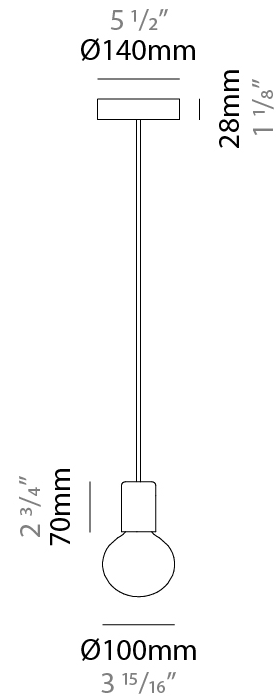

SPHERE SUSPENSION

D51060- : D51060-PWT

base number

1. To build a product code in our configurator select the specify button on the base model # product page
2. To build a manual product code on this datasheet choose from the options listed below in blue font and add the suffix to the base model #

GENERAL

Series: Sphere
Partner: Fambuena
Division: Design
Installation: Suspension
Product Type: Pendant
Mounting Location: Ceiling

PHYSICAL

Shape: Round
Diameter (mm): 100
Diameter (in): 3 ¹⁵/₁₆
Height (mm): 100
Height (in): 3 ¹⁵/₁₆
Max. Overall Height (mm): 2100
Max. Overall Height (in): 82 ¹¹/₁₆
Weight (kg): 0.8
Weight (lbs): 1.7
Fixture Material: Metal
Cable Details: Cable length 2000mm / 79"

ELECTRICAL

Number of Lamps: 1
Lamp Type: LED Retrofit
Lamp Shape: G30
Bulb Included: Bulb Not Included
Total Output Wattage (W): 6
Max. Wattage Per Lamp (W): 6
Lamp Base: E26
Input Voltage (V): 120

LED

OPTICAL

RATINGS AND CERTIFICATIONS

Certified By: CSA Certified to UL and CSA Standards
IP rating: IP20

PROJECT	
TYPE	
SPECIFIER	
QUANTITY	
DATE