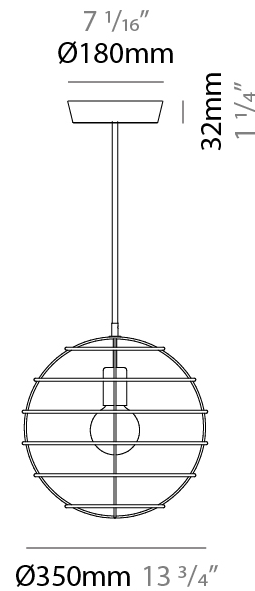

SPHERE SUSPENSION

D51057- : D51057-BRA

base number

1. To build a product code in our configurator select the specify button on the base model # product page
2. To build a manual product code on this datasheet choose from the options listed below in blue font and add the suffix to the base model #

GENERAL

Series: Sphere
Partner: Fambuena
Division: Design
Installation: Suspension
Product Type: Pendant
Mounting Location: Ceiling

PHYSICAL

Shape: Round
Diameter (mm): 350
Diameter (in): 13 3/4
Height (mm): 350
Height (in): 13 3/4
Weight (kg): 1.7
Weight (lbs): 3.8
Fixture Material: Metal
Cable Details: Cable length 2000mm / 79"

ELECTRICAL

Number of Lamps: 1
Lamp Type: LED Retrofit
Lamp Shape: A19
Bulb Included: Bulb Not Included
Total Output Wattage (W): 6
Max. Wattage Per Lamp (W): 6
Lamp Base: E26
Input Voltage (V): 120

LED

OPTICAL

RATINGS AND CERTIFICATIONS

Certified By: CSA Certified to UL and CSA Standards
IP rating: IP20

PROJECT	
TYPE	
SPECIFIER	
QUANTITY	
DATE