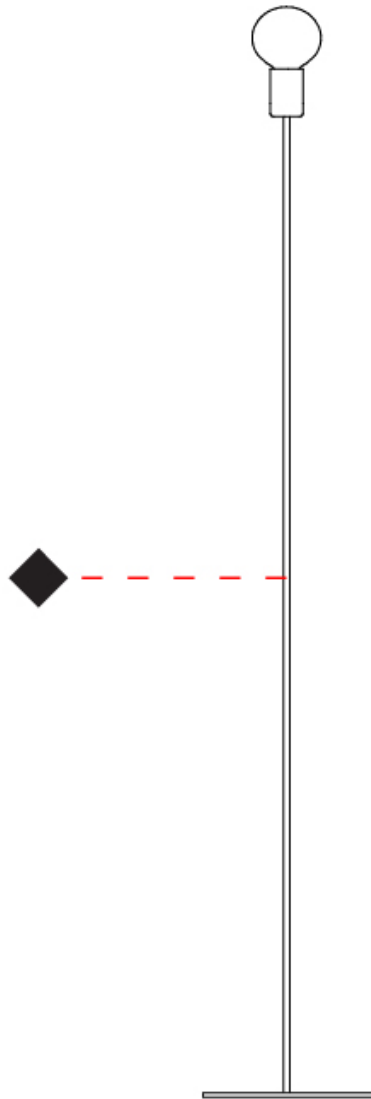

#### PHYSICAL

Shape: Oval             
 Diameter (mm): 180             
 Diameter (in): 7 1/16             
 Height (mm): 500             
 Height (in): 19 11/16             
 Fixture Finish:            BRA / BRZ / PWT             
 Fixture Material: Metal             
 Upon Request: Bolt Down           

#### PHYSICAL

Shape: Oval             
Diameter (mm): 250             
Diameter (in): 9 <sup>13</sup>/<sub>16</sub>             
Height (mm): 1500             
Height (in): 59 <sup>1</sup>/<sub>16</sub>             
Fixture Finish: BRA / BRZ / PWT             
Fixture Material: Metal             
Upon Request: Bolt Down           

## SPHERE PORTABLE

D54045-

PROJECT

TYPE

SPECIFIER

QUANTITY

DATE

D