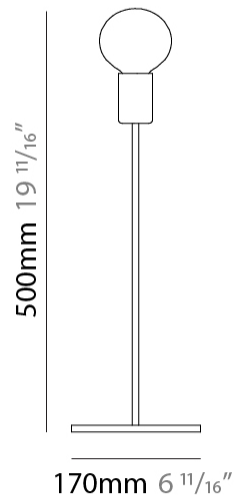

SPHERE PORTABLE

D54044-

base number   Finish
Options

1. To build a product code in our configurator select the specify button on the base model # product page
2. To build a manual product code on this datasheet choose from the options listed below in blue font and add the suffix to the base model #

GENERAL

Series: Sphere
Partner: Fambuena
Division: Design
Installation: Portable
Product Type: Table
Mounting Location: Table

PHYSICAL

Shape: Oval
Diameter (mm): 180
Diameter (in): 7 1/16
Height (mm): 500
Height (in): 19 11/16
Fixture Finish: BRA / BRZ / PWT
Fixture Material: Metal
Upon Request: Bolt Down

ELECTRICAL

Number of Lamps: 1
Lamp Type: LED Retrofit
Lamp Shape: G30
Bulb Included: Bulb Not Included
Max. Wattage Per Lamp (W): 6
Lamp Base: E26
Input Voltage (V): 120
Upon Request: 277Vac / GU24

LED

OPTICAL

RATINGS AND CERTIFICATIONS

Certified By: Certified for North American Standards
IP rating: IP20

PROJECT
TYPE
SPECIFIER
QUANTITY
DATE