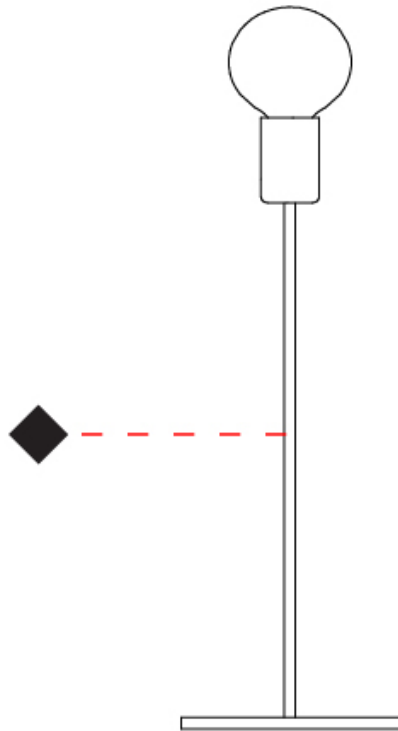

SPHERE PORTABLE

D54044-

PROJECT

TYPE

SPECIFIER

QUANTITY

DATE

D