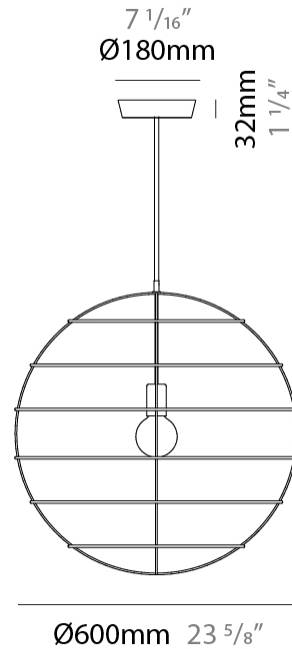

PROJECT	_____
TYPE	_____
SPECIFIER	_____
QUANTITY	_____
DATE	_____

SPHERE SUSPENSION

D51059-

base number   Finish
Options

1. To build a product code in our configurator select the specify button on the base model # product page
2. To build a manual product code on this datasheet choose from the options listed below in blue font and add the suffix to the base model #

GENERAL

Series: Sphere _____
Partner: Fambuena _____
Division: Design _____
Installation: Suspension _____
Product Type: Pendant _____
Mounting Location: Ceiling _____

PHYSICAL

Shape: Round _____
Diameter (mm): 600 _____
Diameter (in): 23 ⁵/₈ _____
Height (mm): 600 _____
Height (in): 23 ⁵/₈ _____
Fixture Finish: **BRA / BRZ / PWT** _____
Fixture Material: Metal _____
Cable Details: Cable length 2000mm / 79" _____

ELECTRICAL

Number of Lamps: 1 _____
Lamp Type: LED Retrofit _____
Lamp Shape: G30 _____
Bulb Included: Bulb Not Included _____
Max. Wattage Per Lamp (W): 6 _____
Lamp Base: E26 _____
Input Voltage (V): 120 _____
Upon Request: 277Vac / GU24 _____

LED

OPTICAL

RATINGS AND CERTIFICATIONS

Certified By: Certified for North American Standards _____
IP rating: IP20 _____