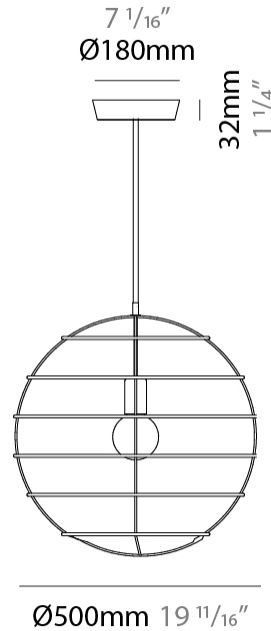

PROJECT	_____
TYPE	_____
SPECIFIER	_____
QUANTITY	_____
DATE	_____

SPHERE SUSPENSION

D51058-

base number   Finish
Options

1. To build a product code in our configurator select the specify button on the base model # product page
2. To build a manual product code on this datasheet choose from the options listed below in blue font and add the suffix to the base model #

GENERAL

Series: Sphere _____
Partner: Fambuena _____
Division: Design _____
Installation: Suspension _____
Product Type: Pendant _____
Mounting Location: Ceiling _____

PHYSICAL

Shape: Round _____
Diameter (mm): 500 _____
Diameter (in): 19 ¹¹/₁₆ _____
Height (mm): 500 _____
Height (in): 19 ¹¹/₁₆ _____
Fixture Finish: **BRA / BRZ / PWT** _____
Fixture Material: Metal _____
Cable Details: Cable length 2000mm / 79" _____

ELECTRICAL

Number of Lamps: 1 _____
Lamp Type: LED Retrofit _____
Lamp Shape: G30 _____
Bulb Included: Bulb Not Included _____
Max. Wattage Per Lamp (W): 6 _____
Lamp Base: E26 _____
Input Voltage (V): 120 _____
Upon Request: 277Vac / GU24 _____

LED

OPTICAL

RATINGS AND CERTIFICATIONS

Certified By: Certified for North American Standards _____
IP rating: IP20 _____