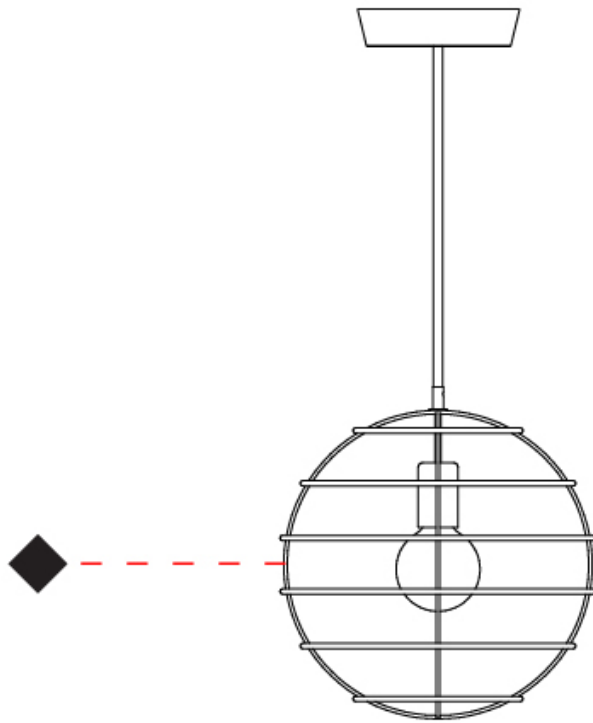

SPHERE SUSPENSION

D51057-

PROJECT

TYPE

SPECIFIER

QUANTITY

DATE

D