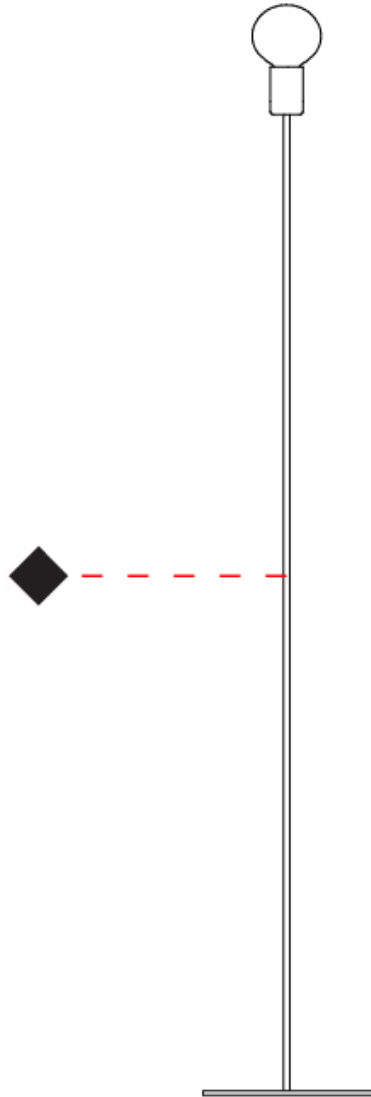

SPHERE PORTABLE

D54045-

PROJECT

TYPE

SPECIFIER

QUANTITY

DATE

D