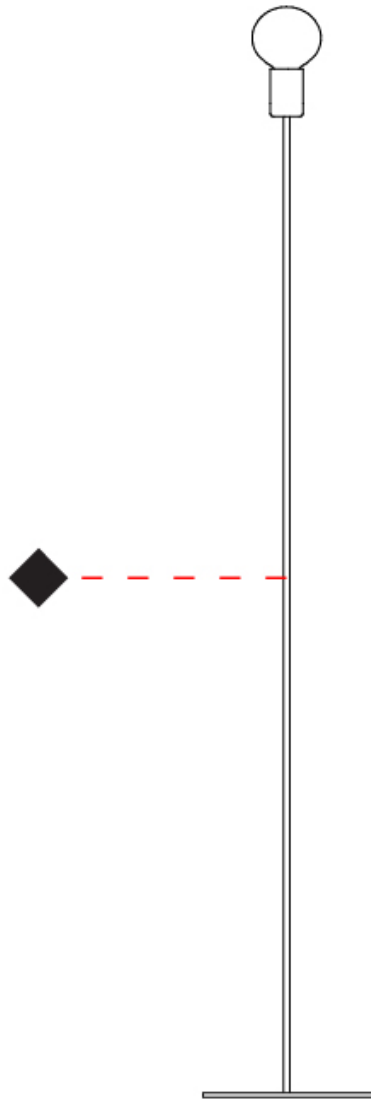

SPHERE PORTABLE

D54045- : D54045-BRA

PROJECT	_____
TYPE	_____
SPECIFIER	_____
QUANTITY	_____
DATE	_____