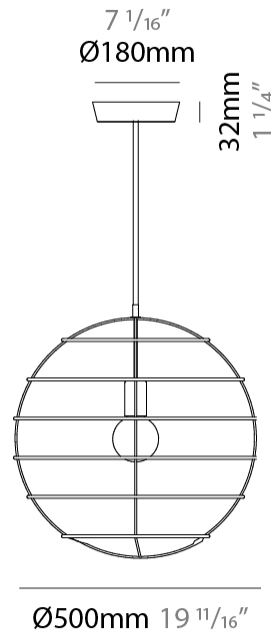

PROJECT	_____
TYPE	_____
SPECIFIER	_____
QUANTITY	_____
DATE	_____

SPHERE SUSPENSION

D51058-

base number   Finish
Options

1. To build a product code in our configurator select the specify button on the base model # product page
2. To build a manual product code on this datasheet choose from the options listed below in blue font and add the suffix to the base model #

GENERAL

Series: Sphere _____
Partner: Fambuena _____
Division: Design _____
Installation: Suspension _____
Product Type: Pendant _____
Mounting Location: Ceiling _____

PHYSICAL

Shape: Round _____
Diameter (mm): 500 _____
Diameter (in): 19 ¹¹/₁₆ _____
Height (mm): 500 _____
Height (in): 19 ¹¹/₁₆ _____
Fixture Finish: **BRA / BRZ / PWT** _____
Fixture Material: Metal _____
Cable Details: Cable length 2000mm / 79" _____

ELECTRICAL

Number of Lamps: 1 _____
Lamp Type: LED Retrofit _____
Lamp Shape: G30 _____
Bulb Included: Bulb Not Included _____
Max. Wattage Per Lamp (W): 6 _____
Lamp Base: E26 _____
Input Voltage (V): 120 _____
Upon Request: 277Vac / GU24 _____

LED

OPTICAL

RATINGS AND CERTIFICATIONS

Certified By: Certified for North American Standards _____
IP rating: IP20 _____