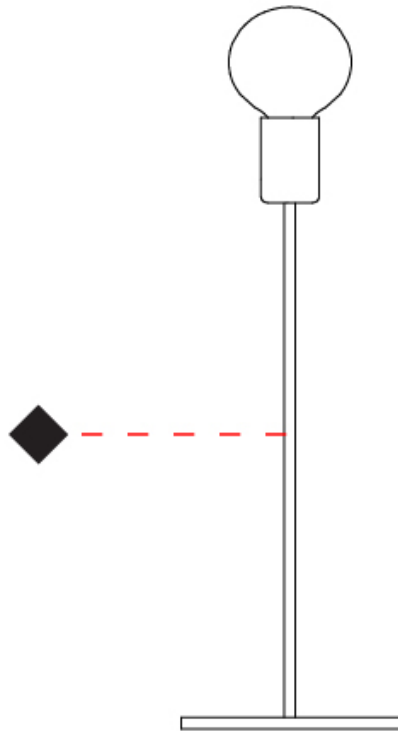

SPHERE PORTABLE

D54044-

PROJECT	_____
TYPE	_____
SPECIFIER	_____
QUANTITY	_____
DATE	_____