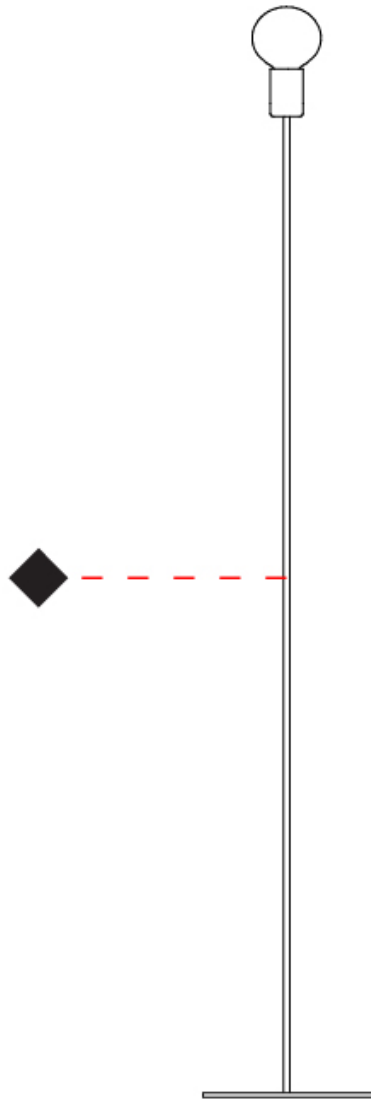

SPHERE PORTABLE

D54045- : D54045-BRA

PROJECT

TYPE

SPECIFIER

QUANTITY

DATE

D