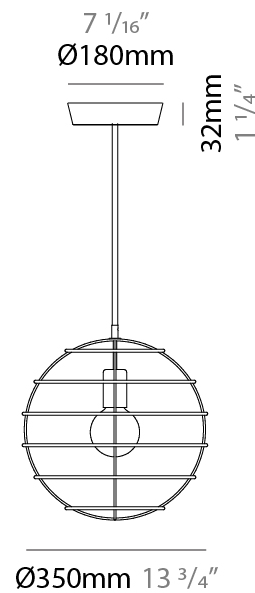

PROJECT	
TYPE	
SPECIFIER	
QUANTITY	
DATE	

SPHERE SUSPENSION

D51057- : D51057-BRA

base number

1. To build a product code in our configurator select the specify button on the base model # product page
2. To build a manual product code on this datasheet choose from the options listed below in blue font and add the suffix to the base model #

GENERAL

Series: Sphere
Partner: Fambuena
Division: Design
Installation: Suspension
Product Type: Pendant
Mounting Location: Ceiling

PHYSICAL

Shape: Round
Diameter (mm): 350
Diameter (in): 13 3/4
Height (mm): 350
Height (in): 13 3/4
Weight (kg): 1.7
Weight (lbs): 3.8
Fixture Material: Metal
Cable Details: Cable length 2000mm / 79"

ELECTRICAL

Number of Lamps: 1
Lamp Type: LED Retrofit
Lamp Shape: A19
Bulb Included: Bulb Not Included
Total Output Wattage (W): 6
Max. Wattage Per Lamp (W): 6
Lamp Base: E26
Input Voltage (V): 120

LED

OPTICAL

RATINGS AND CERTIFICATIONS

Certified By: CSA Certified to UL and CSA Standards
IP rating: IP20