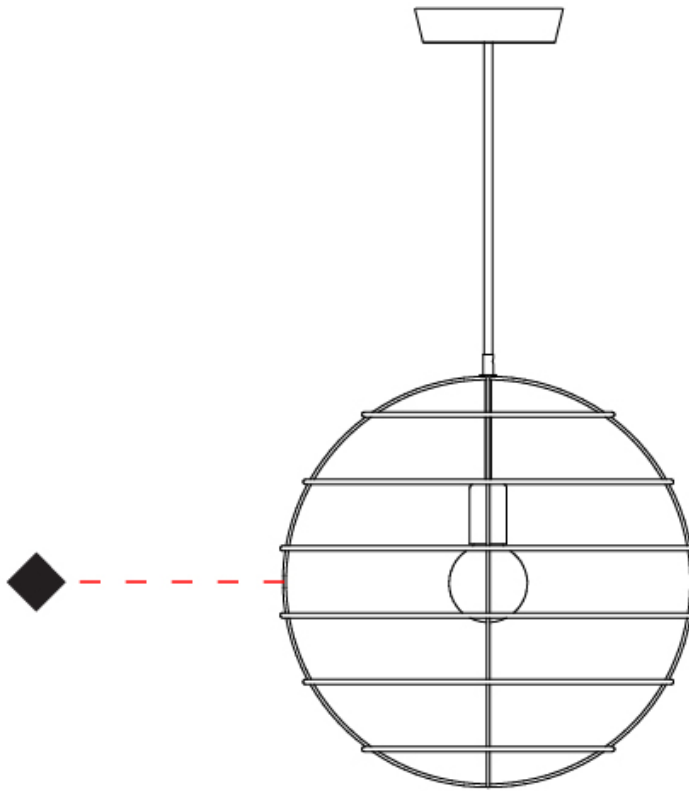

SPHERE SUSPENSION

D51058-

PROJECT

TYPE

SPECIFIER

QUANTITY

DATE

D