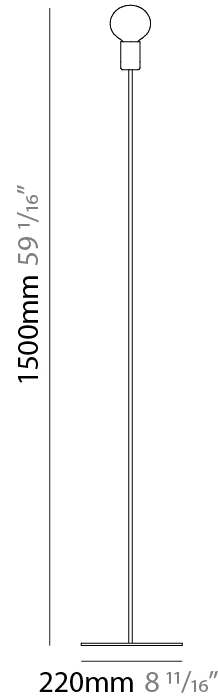

SPHERE PORTABLE

D54045- : D54045-BRA

base number

1. To build a product code in our configurator select the specify button on the base model # product page
2. To build a manual product code on this datasheet choose from the options listed below in blue font and add the suffix to the base model #

GENERAL

Series: Sphere
Partner: Fambuena
Division: Design
Installation: Portable
Product Type: Floor
Mounting Location: Floor
Light Distribution: Omnidirectional

PHYSICAL

Shape: Oval
Diameter (mm): 220
Diameter (in): 8 ¹¹/₁₆
Height (mm): 1500
Height (in): 59 ¹/₁₆
Weight (kg): 1.4
Weight (lbs): 3
Fixture Material: Metal

ELECTRICAL

Number of Lamps: 1
Lamp Type: LED Retrofit
Lamp Shape: G16.5
Bulb Included: Bulb Not Included
Total Output Wattage (W): 6
Max. Wattage Per Lamp (W): 6
Lamp Base: E26
Input Voltage (V): 120

LED

OPTICAL

RATINGS AND CERTIFICATIONS

Certified By: CSA Certified to UL and CSA Standards
IP rating: IP20

PROJECT	
TYPE	
SPECIFIER	
QUANTITY	
DATE