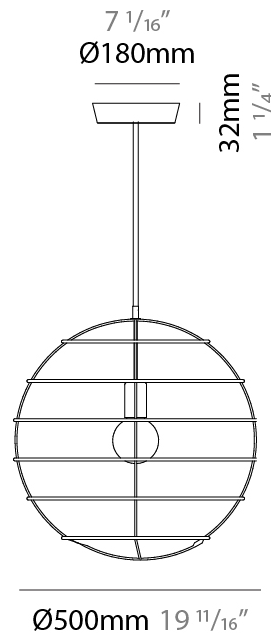

PROJECT	_____
TYPE	_____
SPECIFIER	_____
QUANTITY	_____
DATE	_____

SPHERE SUSPENSION

D51058- : D51058-PWT

base number

1. To build a product code in our configurator select the specify button on the base model # product page
2. To build a manual product code on this datasheet choose from the options listed below in blue font and add the suffix to the base model #

GENERAL

Series: Sphere
Partner: Fambuena
Division: Design
Installation: Suspension
Product Type: Pendant
Mounting Location: Ceiling

PHYSICAL

Shape: Round
Diameter (mm): 500
Diameter (in): 19 ¹¹/₁₆
Height (mm): 500
Height (in): 19 ¹¹/₁₆
Weight (kg): 1.8
Weight (lbs): 4
Fixture Material: Metal
Cable Details: Cable length 2000mm / 79"

ELECTRICAL

Number of Lamps: 1
Lamp Type: LED Retrofit
Lamp Shape: A19
Bulb Included: Bulb Not Included
Total Output Wattage (W): 6
Max. Wattage Per Lamp (W): 6
Lamp Base: E26
Input Voltage (V): 120

LED

OPTICAL

RATINGS AND CERTIFICATIONS

Certified By: CSA Certified to UL and CSA Standards
IP rating: IP20