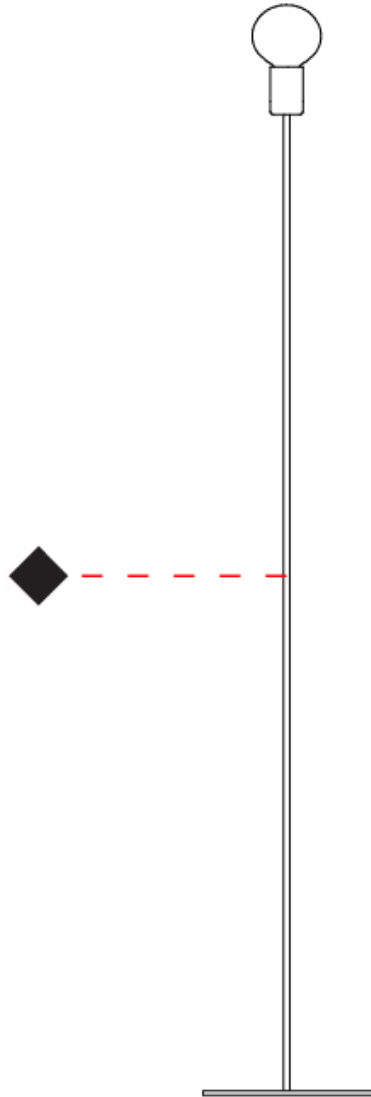

SPHERE PORTABLE

D54045-

PROJECT

TYPE

SPECIFIER

QUANTITY

DATE