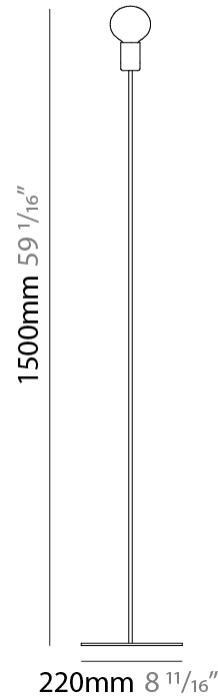

SPHERE PORTABLE

D54045-

base number   Finish
Options

1. To build a product code in our configurator select the specify button on the base model # product page
2. To build a manual product code on this datasheet choose from the options listed below in blue font and add the suffix to the base model #

GENERAL

Series: Sphere
Partner: Fambuena
Division: Design
Installation: Portable
Product Type: Floor
Mounting Location: Floor

PHYSICAL

Shape: Oval
Diameter (mm): 250
Diameter (in): 9 ¹³/₁₆
Height (mm): 1500
Height (in): 59 ¹/₁₆
Fixture Finish: BRA / BRZ / PWT
Fixture Material: Metal
Upon Request: Bolt Down

ELECTRICAL

Number of Lamps: 1
Lamp Type: LED Retrofit
Lamp Shape: G30
Bulb Included: Bulb Not Included
Max. Wattage Per Lamp (W): 6
Lamp Base: E26
Input Voltage (V): 120
Upon Request: 277Vac / GU24

LED

OPTICAL

RATINGS AND CERTIFICATIONS

Certified By: Certified for North American Standards
IP rating: IP20

PROJECT	_____
TYPE	_____
SPECIFIER	_____
QUANTITY	_____
DATE	_____