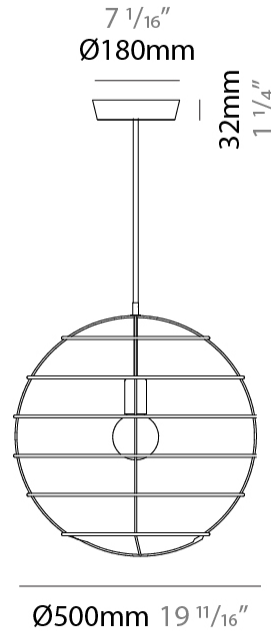

SPHERE SUSPENSION

D51058-

base number   Finish
Options

1. To build a product code in our configurator select the specify button on the base model # product page
2. To build a manual product code on this datasheet choose from the options listed below in blue font and add the suffix to the base model #

GENERAL

Series: Sphere
Brand: Fambuena
Division: Design
Mounting Type: Suspension
Mounting Location: Ceiling
Subcategory: Pendant

PHYSICAL

Shape: Round
Diameter (mm): 500
Diameter (in): 19 ¹¹/₁₆
Height (mm): 500
Height (in): 19 ¹¹/₁₆
Light Distribution: Omnidirectional
Fixture Finish: [BRA](#) / [BRZ](#) / [PWT](#)
Fixture Material: Metal
Cable Details: Cable length 2000mm / 79"

ELECTRICAL

Number of Lamps: 1
Lamp Type: LED Retrofit
Lamp Shape: G30
Bulb Included: Bulb Not Included
Max. Wattage Per Lamp (W): 6
Lamp Base: E26
Input Voltage (V): 120
Upon Request: 277Vac / GU24

LED

OPTICAL

RATINGS AND CERTIFICATIONS

Certified By: Certified for North American Standards
IP rating: IP20

PROJECT	_____
TYPE	_____
SPECIFIER	_____
QUANTITY	_____
DATE	_____