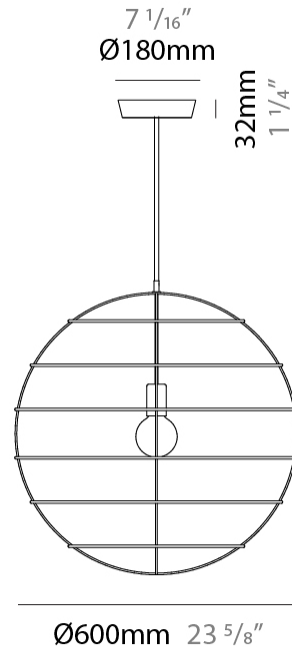

SPHERE SUSPENSION

D51059-

base number   Finish
Options

1. To build a product code in our configurator select the specify button on the base model # product page
2. To build a manual product code on this datasheet choose from the options listed below in blue font and add the suffix to the base model #

GENERAL

Series: Sphere
Brand: Fambuena
Division: Design
Mounting Type: Suspension
Mounting Location: Ceiling
Subcategory: Pendant

PHYSICAL

Shape: Round
Diameter (mm): 600
Diameter (in): 23 ⁵/₈
Height (mm): 600
Height (in): 23 ⁵/₈
Light Distribution: Omnidirectional
Fixture Finish: [BRA](#) / [BRZ](#) / [PWT](#)
Fixture Material: Metal
Cable Details: Cable length 2000mm / 79"

ELECTRICAL

Number of Lamps: 1
Lamp Type: LED Retrofit
Lamp Shape: G30
Bulb Included: Bulb Not Included
Max. Wattage Per Lamp (W): 6
Lamp Base: E26
Input Voltage (V): 120
Upon Request: 277Vac / GU24

LED

OPTICAL

RATINGS AND CERTIFICATIONS

Certified By: Certified for North American Standards
IP rating: IP20

PROJECT	_____
TYPE	_____
SPECIFIER	_____
QUANTITY	_____
DATE	_____