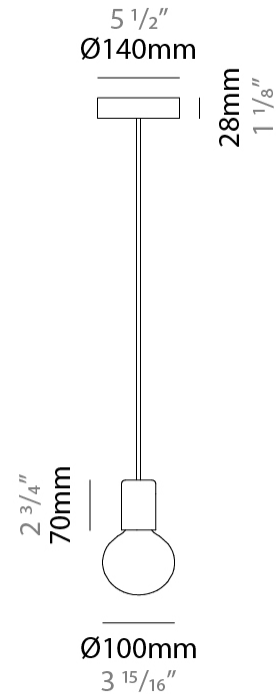

SPHERE SUSPENSION

D51060-

base number   Finish
Options

1. To build a product code in our configurator select the specify button on the base model # product page
2. To build a manual product code on this datasheet choose from the options listed below in blue font and add the suffix to the base model #

GENERAL

Series: Sphere
Brand: Fambuena
Division: Design
Mounting Type: Suspension
Mounting Location: Ceiling
Subcategory: Pendant

PHYSICAL

Shape: Round
Diameter (mm): 100
Diameter (in): 3 ¹⁵/₁₆
Height (mm): 100
Height (in): 3 ¹⁵/₁₆
Max. Overall Height (mm): 2100
Max. Overall Height (in): 82 ¹¹/₁₆
Light Distribution: Omnidirectional
Fixture Finish: [BRA](#) / [BRZ](#) / [PWT](#)
Fixture Material: Metal
Cable Details: Cable length 2000mm / 79"

ELECTRICAL

Number of Lamps: 1
Lamp Type: LED Retrofit
Lamp Shape: G30
Bulb Included: Bulb Not Included
Max. Wattage Per Lamp (W): 6
Lamp Base: E26
Input Voltage (V): 120
Upon Request: 277Vac / GU24

LED

OPTICAL

RATINGS AND CERTIFICATIONS

Certified By: Certified for North American Standards
IP rating: IP20

PROJECT	_____
TYPE	_____
SPECIFIER	_____
QUANTITY	_____
DATE	_____