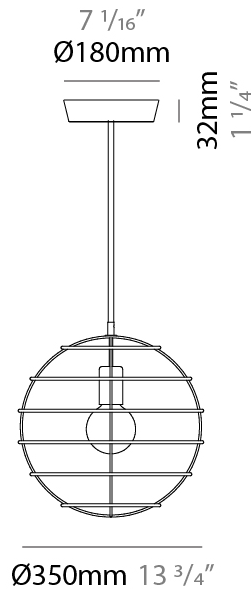

PROJECT	
TYPE	
SPECIFIER	
QUANTITY	
DATE	

SPHERE SUSPENSION

D51057-

base number   Finish
Options

1. To build a product code in our configurator select the specify button on the base model # product page
2. To build a manual product code on this datasheet choose from the options listed below in blue font and add the suffix to the base model #

GENERAL

Series: Sphere
Brand: Fambuena
Division: Design
Mounting Type: Suspension
Mounting Location: Ceiling
Subcategory: Pendant

PHYSICAL

Shape: Round
Diameter (mm): 350
Diameter (in): 13 ³/₄
Height (mm): 350
Height (in): 13 ³/₄
Light Distribution: Omnidirectional
Fixture Finish: [BRA](#) / [BRZ](#) / [PWT](#)
Fixture Material: Metal
Cable Details: Cable length 2000mm / 79"

ELECTRICAL

Number of Lamps: 1
Lamp Type: LED Retrofit
Lamp Shape: G30
Bulb Included: Bulb Not Included
Max. Wattage Per Lamp (W): 6
Lamp Base: E26
Input Voltage (V): 120
Upon Request: 277Vac / GU24

LED

OPTICAL

RATINGS AND CERTIFICATIONS

Certified By: Certified for North American Standards
IP rating: IP20