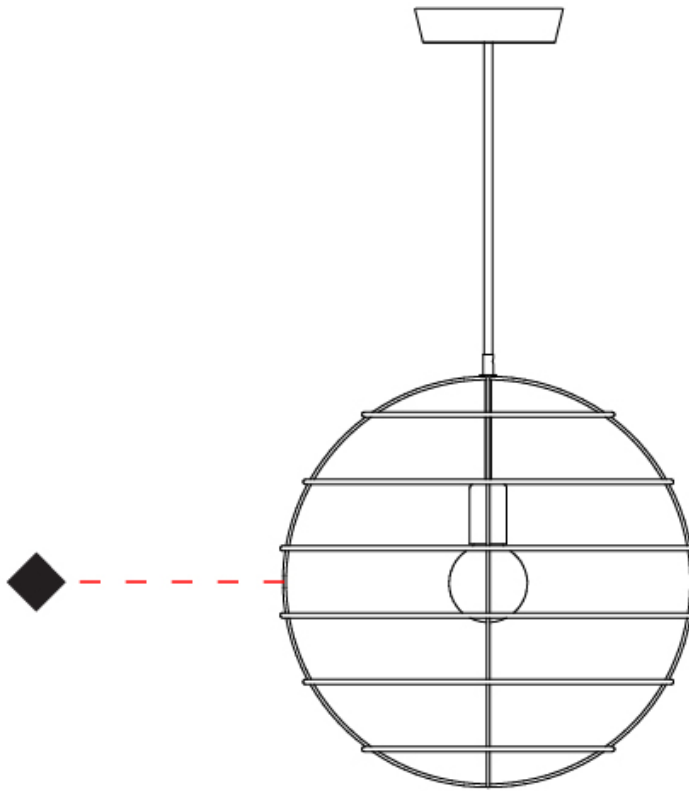

SPHERE SUSPENSION

D51058-

PROJECT _____

TYPE _____

SPECIFIER _____

QUANTITY _____

DATE _____

D