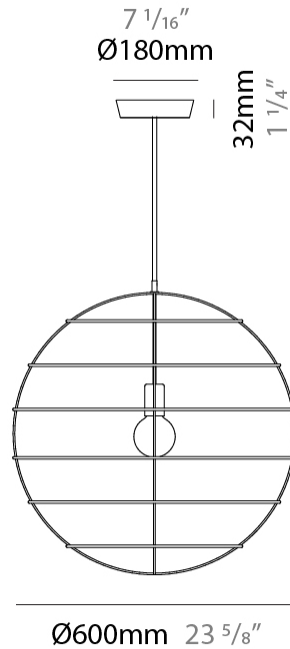

SPHERE SUSPENSION

D51059-

base number   Finish
Options

1. To build a product code in our configurator select the specify button on the base model # product page
2. To build a manual product code on this datasheet choose from the options listed below in blue font and add the suffix to the base model #

GENERAL

Series: Sphere
Brand: Fambuena
Division: Design
Mounting Type: Suspension
Mounting Location: Ceiling
Subcategory: Pendant

PHYSICAL

Shape: Round
Diameter (mm): 600
Diameter (in): 23 ⁵/₈
Height (mm): 600
Height (in): 23 ⁵/₈
Light Distribution: Omnidirectional
Fixture Finish: [BRA](#) / [BRZ](#) / [PWT](#)
Fixture Material: Metal
Cable Details: Cable length 2000mm / 79"

ELECTRICAL

Number of Lamps: 1
Lamp Type: LED Retrofit
Lamp Shape: G30
Bulb Included: Bulb Not Included
Max. Wattage Per Lamp (W): 6
Lamp Base: E26
Input Voltage (V): 120
Upon Request: 277Vac / GU24

LED

OPTICAL

RATINGS AND CERTIFICATIONS

Certified By: Certified for North American Standards
IP rating: IP20

PROJECT	_____
TYPE	_____
SPECIFIER	_____
QUANTITY	_____
DATE	_____