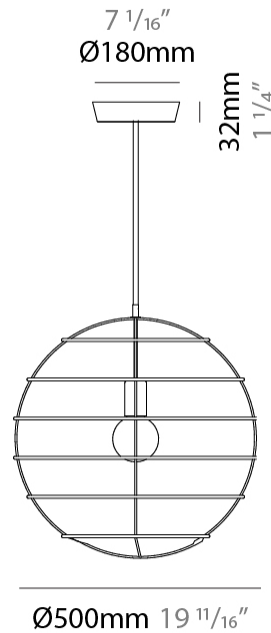

SPHERE SUSPENSION

D51058-

base number   Finish
Options

1. To build a product code in our configurator select the specify button on the base model # product page
2. To build a manual product code on this datasheet choose from the options listed below in blue font and add the suffix to the base model #

GENERAL

Series: Sphere
Brand: Fambuena
Division: Design
Mounting Type: Suspension
Mounting Location: Ceiling
Subcategory: Pendant

PHYSICAL

Shape: Round
Diameter (mm): 500
Diameter (in): 19 ¹¹/₁₆
Height (mm): 500
Height (in): 19 ¹¹/₁₆
Light Distribution: Omnidirectional
Fixture Finish: [BRA](#) / [BRZ](#) / [PWT](#)
Fixture Material: Metal
Cable Details: Cable length 2000mm / 79"

ELECTRICAL

Number of Lamps: 1
Lamp Type: LED Retrofit
Lamp Shape: G30
Bulb Included: Bulb Not Included
Max. Wattage Per Lamp (W): 6
Lamp Base: E26
Input Voltage (V): 120
Upon Request: 277Vac / GU24

LED

OPTICAL

RATINGS AND CERTIFICATIONS

Certified By: Certified for North American Standards
IP rating: IP20

PROJECT	_____
TYPE	_____
SPECIFIER	_____
QUANTITY	_____
DATE	_____