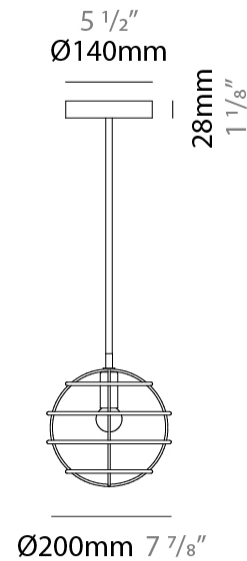

SPHERE SUSPENSION

D51064-

base number   Finish
Options

1. To build a product code in our configurator select the specify button on the base model # product page
2. To build a manual product code on this datasheet choose from the options listed below in blue font and add the suffix to the base model #

GENERAL

Series: Sphere
Brand: Fambuena
Division: Design
Mounting Type: Suspension
Mounting Location: Ceiling
Subcategory: Pendant

PHYSICAL

Shape: Round
Diameter (mm): 200
Diameter (in): 7 7/8
Height (mm): 200
Height (in): 7 7/8
Light Distribution: Omnidirectional
Fixture Finish: [BRA](#) / [BRZ](#) / [PWT](#)
Fixture Material: Metal
Cable Details: Cable length 2000mm / 79"

ELECTRICAL

Number of Lamps: 1
Lamp Type: LED Retrofit
Lamp Shape: G16.5
Bulb Included: Bulb Not Included
Max. Wattage Per Lamp (W): 4
Lamp Base: E12
Input Voltage (V): 120

LED

OPTICAL

RATINGS AND CERTIFICATIONS

Certified By: Certified for North American Standards
IP rating: IP20

PROJECT	_____
TYPE	_____
SPECIFIER	_____
QUANTITY	_____
DATE	_____