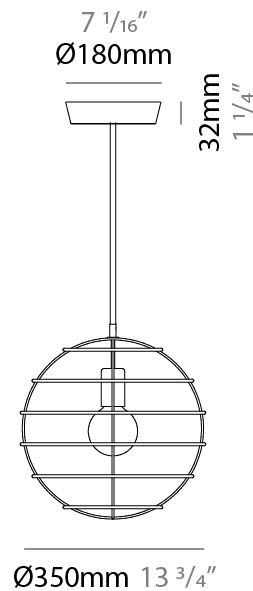

PROJECT _____
TYPE _____
SPECIFIER _____
QUANTITY _____
DATE _____

SPHERE SUSPENSION

D51057-

base number   Finish
Options

1. To build a product code in our configurator select the specify button on the base model # product page
2. To build a manual product code on this datasheet choose from the options listed below in blue font and add the suffix to the base model #

GENERAL

Series: Sphere _____
Brand: Fambuena _____
Division: Design _____
Mounting Type: Suspension _____
Mounting Location: Ceiling _____
Subcategory: Pendant _____

PHYSICAL

Shape: Round _____
Diameter (mm): 350 _____
Diameter (in): 13 ³/₄ _____
Height (mm): 350 _____
Height (in): 13 ³/₄ _____
Light Distribution: Omnidirectional _____
Fixture Finish: [BRA](#) / [BRZ](#) / [PWT](#) _____
Fixture Material: Metal _____
Cable Details: Cable length 2000mm / 79" _____

ELECTRICAL

Number of Lamps: 1 _____
Lamp Type: LED Retrofit _____
Lamp Shape: G30 _____
Bulb Included: Bulb Not Included _____
Max. Wattage Per Lamp (W): 6 _____
Lamp Base: E26 _____
Input Voltage (V): 120 _____
Upon Request: 277Vac / GU24 _____

LED

OPTICAL

RATINGS AND CERTIFICATIONS

Certified By: Certified for North American Standards _____
IP rating: IP20 _____