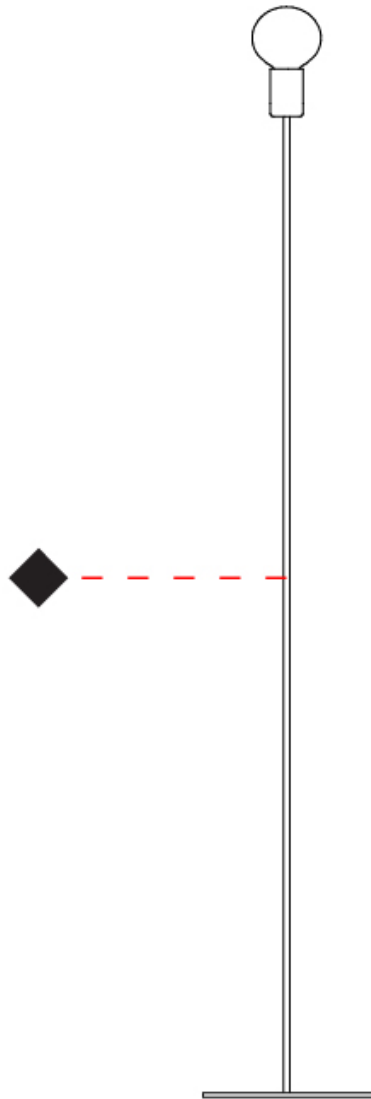

GENERAL

Series: Sphere _____
 Partner: Fambuena _____
 Division: Design _____
 Installation: Portable _____
 Product Type: Table _____
 Mounting Location: Table _____

PHYSICAL

Shape: Oval _____
 Diameter (mm): 180 _____
 Diameter (in): 7 1/16 _____
 Height (mm): 500 _____
 Height (in): 19 11/16 _____
 Fixture Finish: **BRA / BRZ / PWT** _____
 Fixture Material: Metal _____
 Upon Request: Bolt Down _____

GENERAL

Series: Sphere
 Partner: Fambuena
 Division: Design
 Installation: Portable
 Product Type: Floor
 Mounting Location: Floor

PHYSICAL

Shape: Oval
 Diameter (mm): 250
 Diameter (in): 9 ¹³/₁₆
 Height (mm): 1500
 Height (in): 59 ¹/₁₆
 Fixture Finish: BRA / BRZ / PWT
 Fixture Material: Metal
 Upon Request: Bolt Down

GENERAL

Series: Sphere
 Partner: Fambuena
 Division: Design
 Installation: Portable
 Product Type: Floor
 Mounting Location: Floor
 Light Distribution: Omnidirectional

PHYSICAL

Shape: Oval
 Diameter (mm): 220
 Diameter (in): 8 ¹¹/₁₆
 Height (mm): 1500
 Height (in): 59 ¹/₁₆
 Weight (kg): 1.4
 Weight (lbs): 3
 Fixture Material: Metal

TYPE _____

SPECIFIER _____

QUANTITY _____

DATE _____

SPHERE COLOR FINISH CHART

PROJECT	_____
TYPE	_____
SPECIFIER	_____
QUANTITY	_____
DATE	_____

Fixture Finish

Brass - BRA