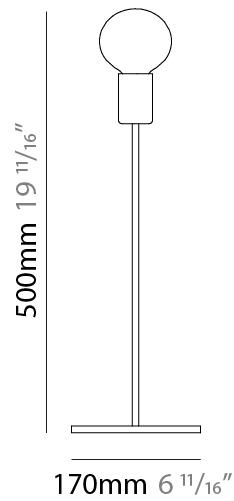

SPHERE PORTABLE

D54044-

base number   Finish
Options

PROJECT	_____
TYPE	_____
SPECIFIER	_____
QUANTITY	_____
DATE	_____

1. To build a product code in our configurator select the specify button on the base model # product page
2. To build a manual product code on this datasheet choose from the options listed below in blue font and add the suffix to the base model #

GENERAL

Series: Sphere _____
Partner: Fambuena _____
Division: Design _____
Installation: Portable _____
Product Type: Table _____
Mounting Location: Table _____

PHYSICAL

Shape: Oval _____
Diameter (mm): 180 _____
Diameter (in): 7 1/16 _____
Height (mm): 500 _____
Height (in): 19 11/16 _____
Fixture Finish: **BRA / BRZ / PWT** _____
Fixture Material: Metal _____
Upon Request: Bolt Down _____

ELECTRICAL

Number of Lamps: 1 _____
Lamp Type: LED Retrofit _____
Lamp Shape: G30 _____
Bulb Included: Bulb Not Included _____
Max. Wattage Per Lamp (W): 6 _____
Lamp Base: E26 _____
Input Voltage (V): 120 _____
Upon Request: 277Vac / GU24 _____

LED

OPTICAL

RATINGS AND CERTIFICATIONS

Certified By: Certified for North American Standards _____
IP rating: IP20 _____