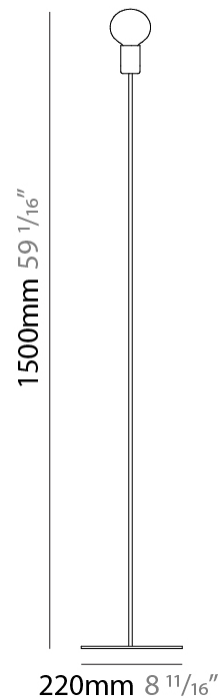

SPHERE PORTABLE

D54045-

base number   Finish
Options

1. To build a product code in our configurator select the specify button on the base model # product page
2. To build a manual product code on this datasheet choose from the options listed below in blue font and add the suffix to the base model #

GENERAL

Series: Sphere
Partner: Fambuena
Division: Design
Installation: Portable
Product Type: Floor
Mounting Location: Floor

PHYSICAL

Shape: Oval
Diameter (mm): 250
Diameter (in): 9 ¹³/₁₆
Height (mm): 1500
Height (in): 59 ¹/₁₆
Fixture Finish: BRA / BRZ / PWT
Fixture Material: Metal
Upon Request: Bolt Down

ELECTRICAL

Number of Lamps: 1
Lamp Type: LED Retrofit
Lamp Shape: G30
Bulb Included: Bulb Not Included
Max. Wattage Per Lamp (W): 6
Lamp Base: E26
Input Voltage (V): 120
Upon Request: 277Vac / GU24

LED

OPTICAL

RATINGS AND CERTIFICATIONS

Certified By: Certified for North American Standards
IP rating: IP20

PROJECT	_____
TYPE	_____
SPECIFIER	_____
QUANTITY	_____
DATE	_____