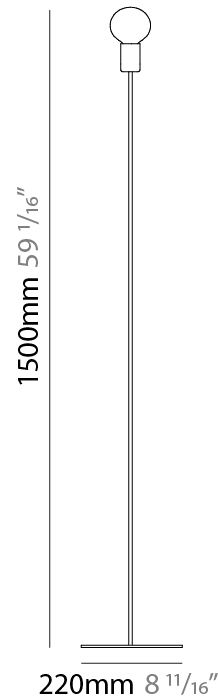

SPHERE PORTABLE

D54045- : D54045-BRA

base number

1. To build a product code in our configurator select the specify button on the base model # product page
2. To build a manual product code on this datasheet choose from the options listed below in blue font and add the suffix to the base model #

GENERAL

Series: Sphere
Partner: Fambuena
Division: Design
Installation: Portable
Product Type: Floor
Mounting Location: Floor
Light Distribution: Omnidirectional

PHYSICAL

Shape: Oval
Diameter (mm): 220
Diameter (in): 8 ¹¹/₁₆
Height (mm): 1500
Height (in): 59 ¹/₁₆
Weight (kg): 1.4
Weight (lbs): 3
Fixture Material: Metal

ELECTRICAL

Number of Lamps: 1
Lamp Type: LED Retrofit
Lamp Shape: G16.5
Bulb Included: Bulb Not Included
Total Output Wattage (W): 6
Max. Wattage Per Lamp (W): 6
Lamp Base: E26
Input Voltage (V): 120

LED

OPTICAL

RATINGS AND CERTIFICATIONS

Certified By: CSA Certified to UL and CSA Standards
IP rating: IP20

PROJECT	
TYPE	
SPECIFIER	
QUANTITY	
DATE