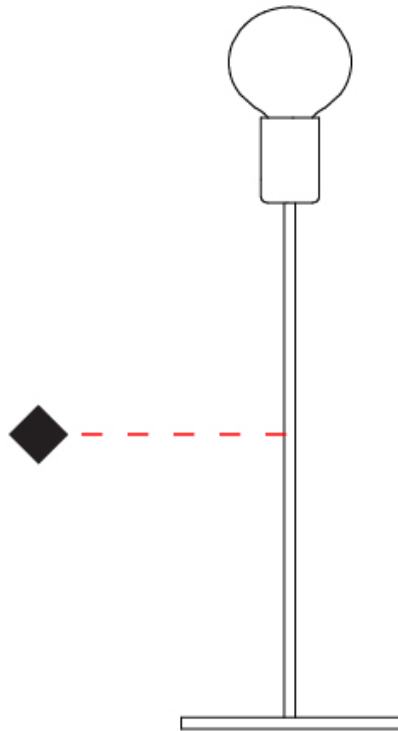

SPHERE PORTABLE

D54044-

PROJECT

TYPE

SPECIFIER

QUANTITY

DATE