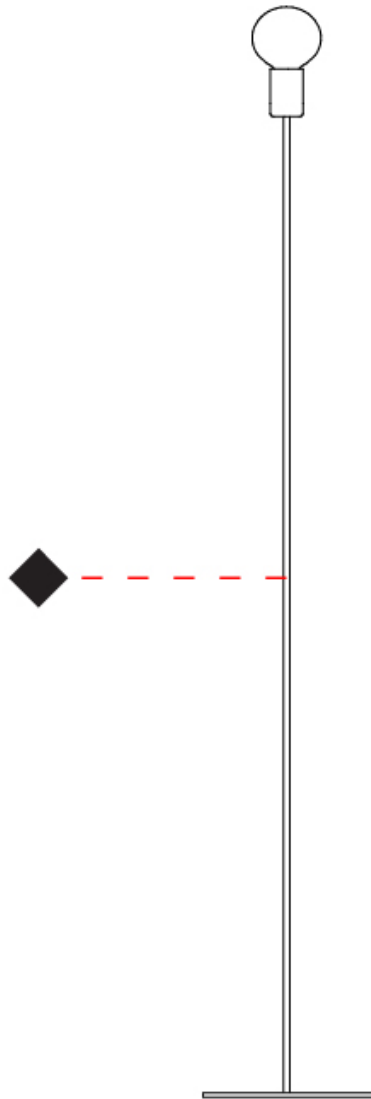

SPHERE PORTABLE

D54045-

PROJECT _____

TYPE _____

SPECIFIER _____

QUANTITY _____

DATE _____