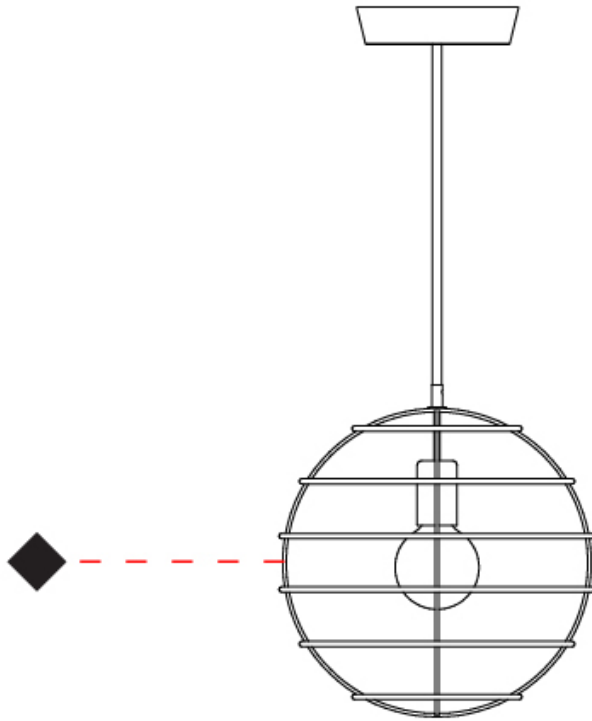

SPHERE SUSPENSION

D51057-

PROJECT

TYPE

SPECIFIER

QUANTITY

DATE