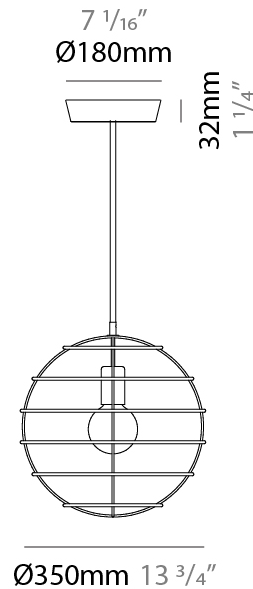

PROJECT _____
TYPE _____
SPECIFIER _____
QUANTITY _____
DATE _____

SPHERE SUSPENSION

D51057-

base number   Finish
Options

1. To build a product code in our configurator select the specify button on the base model # product page
2. To build a manual product code on this datasheet choose from the options listed below in blue font and add the suffix to the base model #

GENERAL

Series: Sphere _____
Brand: Fambuena _____
Division: Design _____
Mounting Type: Suspension _____
Mounting Location: Ceiling _____
Subcategory: Pendant _____

PHYSICAL

Shape: Round _____
Diameter (mm): 350 _____
Diameter (in): 13 ³/₄ _____
Height (mm): 350 _____
Height (in): 13 ³/₄ _____
Light Distribution: Omnidirectional _____
Fixture Finish: [BRA](#) / [BRZ](#) / [PWT](#) _____
Fixture Material: Metal _____
Cable Details: Cable length 2000mm / 79" _____

ELECTRICAL

Number of Lamps: 1 _____
Lamp Type: LED Retrofit _____
Lamp Shape: G30 _____
Bulb Included: Bulb Not Included _____
Max. Wattage Per Lamp (W): 6 _____
Lamp Base: E26 _____
Input Voltage (V): 120 _____
Upon Request: 277Vac / GU24 _____

LED

OPTICAL

RATINGS AND CERTIFICATIONS

Certified By: Certified for North American Standards _____
IP rating: IP20 _____