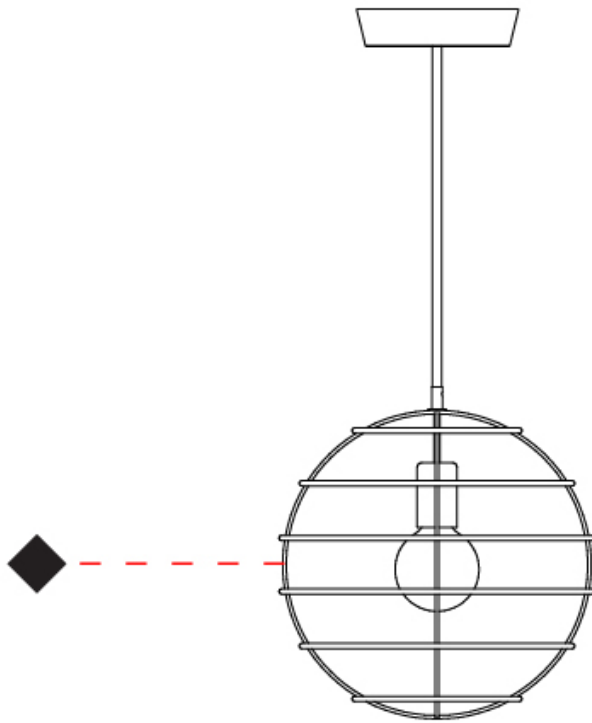

SPHERE SUSPENSION

D51057-

PROJECT

TYPE

SPECIFIER

QUANTITY

DATE

D