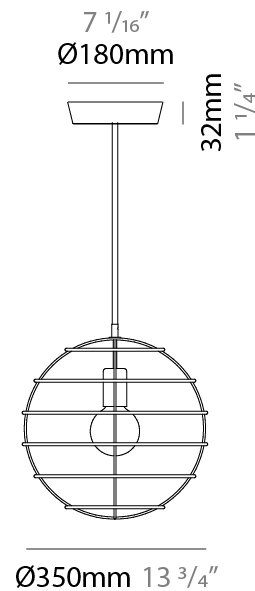

PROJECT	
TYPE	
SPECIFIER	
QUANTITY	
DATE	

SPHERE SUSPENSION

D51057-

base number   Finish
Options

1. To build a product code in our configurator select the specify button on the base model # product page
2. To build a manual product code on this datasheet choose from the options listed below in blue font and add the suffix to the base model #

GENERAL

Series: Sphere
Brand: Fambuena
Division: Design
Mounting Type: Suspension
Mounting Location: Ceiling
Subcategory: Pendant

PHYSICAL

Shape: Round
Diameter (mm): 350
Diameter (in): 13 ³/₄
Height (mm): 350
Height (in): 13 ³/₄
Light Distribution: Omnidirectional
Fixture Finish: [BRA](#) / [BRZ](#) / [PWT](#)
Fixture Material: Metal
Cable Details: Cable length 2000mm / 79"

ELECTRICAL

Number of Lamps: 1
Lamp Type: LED Retrofit
Lamp Shape: G30
Bulb Included: Bulb Not Included
Max. Wattage Per Lamp (W): 6
Lamp Base: E26
Input Voltage (V): 120
Upon Request: 277Vac / GU24

LED

OPTICAL

RATINGS AND CERTIFICATIONS

Certified By: Certified for North American Standards
IP rating: IP20