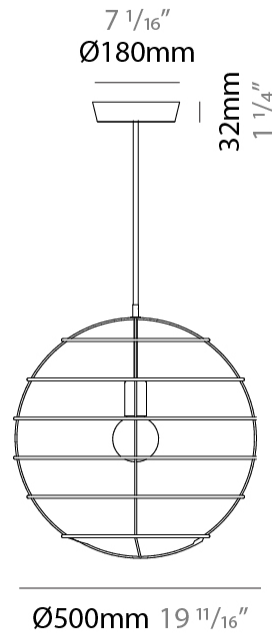

PROJECT	_____
TYPE	_____
SPECIFIER	_____
QUANTITY	_____
DATE	_____

SPHERE SUSPENSION

D51058-

base number   Finish
Options

1. To build a product code in our configurator select the specify button on the base model # product page
2. To build a manual product code on this datasheet choose from the options listed below in blue font and add the suffix to the base model #

GENERAL

Series: Sphere _____
Brand: Fambuena _____
Division: Design _____
Mounting Type: Suspension _____
Mounting Location: Ceiling _____
Subcategory: Pendant _____

PHYSICAL

Shape: Round _____
Diameter (mm): 500 _____
Diameter (in): 19 ¹¹/₁₆ _____
Height (mm): 500 _____
Height (in): 19 ¹¹/₁₆ _____
Light Distribution: Omnidirectional _____
Fixture Finish: [BRA](#) / [BRZ](#) / [PWT](#) _____
Fixture Material: Metal _____
Cable Details: Cable length 2000mm / 79" _____

ELECTRICAL

Number of Lamps: 1 _____
Lamp Type: LED Retrofit _____
Lamp Shape: G30 _____
Bulb Included: Bulb Not Included _____
Max. Wattage Per Lamp (W): 6 _____
Lamp Base: E26 _____
Input Voltage (V): 120 _____
Upon Request: 277Vac / GU24 _____

LED

OPTICAL

RATINGS AND CERTIFICATIONS

Certified By: Certified for North American Standards _____
IP rating: IP20 _____