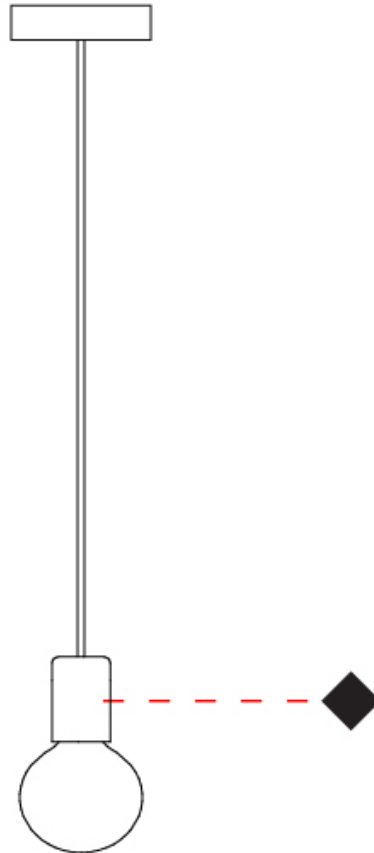

SPHERE SUSPENSION

D51060-

PROJECT

TYPE

SPECIFIER

QUANTITY

DATE

D