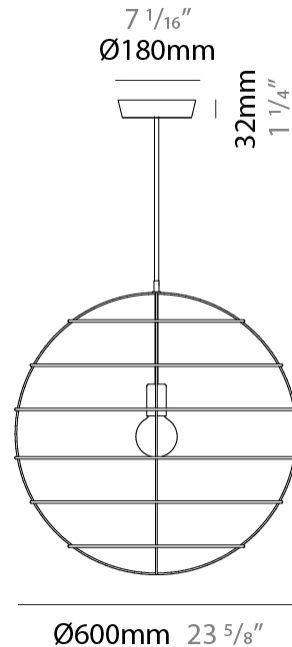

SPHERE SUSPENSION

D51059-

base number   Finish
Options

1. To build a product code in our configurator select the specify button on the base model # product page
2. To build a manual product code on this datasheet choose from the options listed below in blue font and add the suffix to the base model #

GENERAL

Series: Sphere
Brand: Fambuena
Division: Design
Mounting Type: Suspension
Mounting Location: Ceiling
Subcategory: Pendant

PHYSICAL

Shape: Round
Diameter (mm): 600
Diameter (in): 23 ⁵/₈
Height (mm): 600
Height (in): 23 ⁵/₈
Light Distribution: Omnidirectional
Fixture Finish: **BRA / BRZ / PWT**
Fixture Material: Metal
Cable Details: Cable length 2000mm / 79"

ELECTRICAL

Number of Lamps: 1
Lamp Type: LED Retrofit
Lamp Shape: G30
Bulb Included: Bulb Not Included
Max. Wattage Per Lamp (W): 6
Lamp Base: E26
Input Voltage (V): 120
Upon Request: 277Vac / GU24

LED

OPTICAL

RATINGS AND CERTIFICATIONS

Certified By: Certified for North American Standards
IP rating: IP20

PROJECT	_____
TYPE	_____
SPECIFIER	_____
QUANTITY	_____
DATE	_____