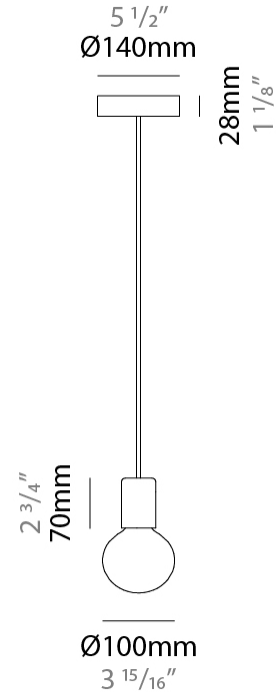

SPHERE SUSPENSION

D51060-

base number   Finish
Options

1. To build a product code in our configurator select the specify button on the base model # product page
2. To build a manual product code on this datasheet choose from the options listed below in blue font and add the suffix to the base model #

GENERAL

Series: Sphere
Brand: Fambuena
Division: Design
Mounting Type: Suspension
Mounting Location: Ceiling
Subcategory: Pendant

PHYSICAL

Shape: Round
Diameter (mm): 100
Diameter (in): 3 ¹⁵/₁₆
Height (mm): 100
Height (in): 3 ¹⁵/₁₆
Max. Overall Height (mm): 2100
Max. Overall Height (in): 82 ¹¹/₁₆
Light Distribution: Omnidirectional
Fixture Finish: [BRA](#) / [BRZ](#) / [PWT](#)
Fixture Material: Metal
Cable Details: Cable length 2000mm / 79"

ELECTRICAL

Number of Lamps: 1
Lamp Type: LED Retrofit
Lamp Shape: G30
Bulb Included: Bulb Not Included
Max. Wattage Per Lamp (W): 6
Lamp Base: E26
Input Voltage (V): 120
Upon Request: 277Vac / GU24

LED

OPTICAL

RATINGS AND CERTIFICATIONS

Certified By: Certified for North American Standards
IP rating: IP20

PROJECT	_____
TYPE	_____
SPECIFIER	_____
QUANTITY	_____
DATE	_____