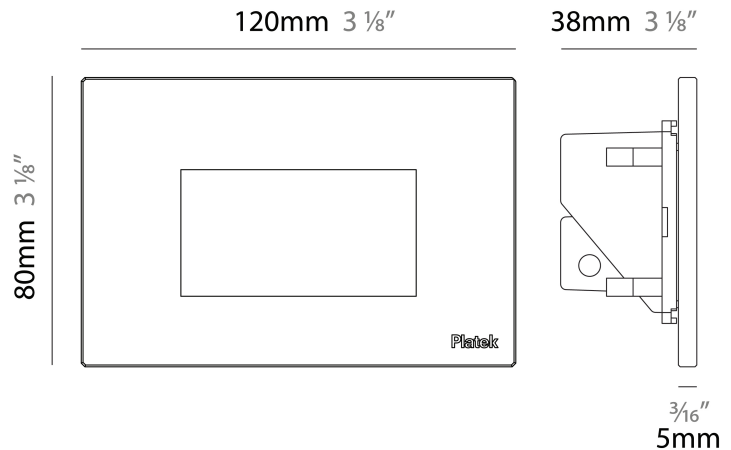

PROJECT
TYPE
SPECIFIER
QUANTITY
DATE

SPIARE RECESSED

E9R149-

base number   Finish
Options

1. To build a product code in our configurator select the specify button on the base model # product page
2. To build a manual product code on this datasheet choose from the options listed below in blue font and add the suffix to the base model #

GENERAL

Series: Spiare
Brand: Platek
Division: Exterior
Mounting Type: Recessed
Mounting Location: Wall
Subcategory: Pedestrian

PHYSICAL

Shape: Square
Length (mm): 120
Length (in): 4 ¾
Height (mm): 80
Depth (mm): 37.5
Height (in): 3 ⅛
Depth (in): 1 ½
Light Distribution: Direct
Diffuser: Clear tempered glass
Fixture Finish: BLK / WHI / GRY / COR / ANT / BRZ
Fixture Material: Aluminum Die Cast
Cut-out Measurements: 200 x 44.5mm

ELECTRICAL

Lamp Type: LED
Input Wattage (W): 6
Dimming: Non-Dimmable
Driver Included: No
Driver Location: Remote
Driver Type: Constant Voltage - 120 Vac
Driver Class: Class 2
Housing: ENCP4
Input Voltage (V): 120
Output Voltage (V): 24

LED

Number of LEDs: 1
Color Temperature (°K): 3000
Max. Delivered Lumen (lm): 130
Nominal Lumen (lm): 400
CRI: >80 CRI
Lamp Life (hrs): 50000

OPTICAL

Beam Angle: Asymmetrical

RATINGS AND CERTIFICATIONS

Certified By: Certified for North American Standards
IP rating: IP65
IK Rating: IK05