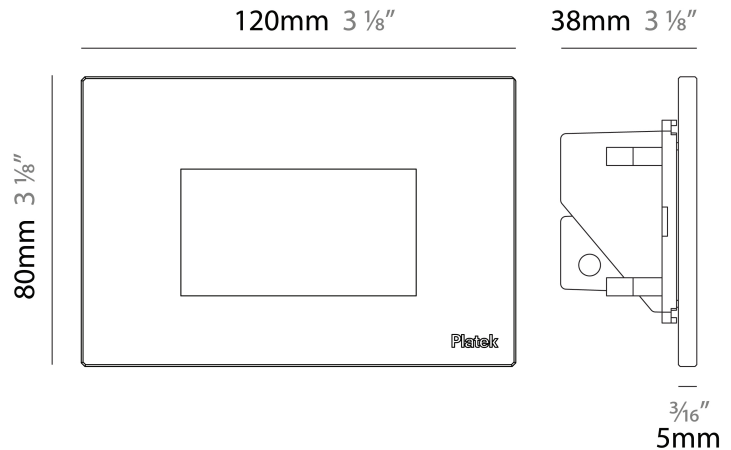

PROJECT	_____
TYPE	_____
SPECIFIER	_____
QUANTITY	_____
DATE	_____

SPIARE RECESSED

E9R150- -

base number   Color   Finish
Temperature   Options

1. To build a product code in our configurator select the specify button on the base model # product page
2. To build a manual product code on this datasheet choose from the options listed below in blue font and add the suffix to the base model #

GENERAL

Series: Spiare
Brand: Platek
Division: Exterior
Mounting Type: Recessed
Mounting Location: Wall
Subcategory: Pedestrian

PHYSICAL

Shape: Square
Length (mm): 120
Length (in): 4 3/4
Height (mm): 80
Depth (mm): 37.5
Height (in): 3 1/8
Depth (in): 1 1/2
Light Distribution: Direct
Diffuser: Clear tempered glass
Fixture Finish: [BLK / WHI / GRY / COR / ANT / BRZ](#)
Fixture Material: Aluminum Die Cast

ELECTRICAL

Lamp Type: LED
Input Wattage (W): 6
Dimming: Non-Dimmable
Driver Included: No
Driver Location: Remote
Driver Type: Constant Voltage - 120 Vac
Driver Class: Class 2
Housing: ENCP4
Input Voltage (V): 120
Output Voltage (V): 24

LED

Number of LEDs: 1
Color Temperature (°K): [2700 / 3000 / 4000](#)
Max. Delivered Lumen (lm): 50
Nominal Lumen (lm): 400/415
CRI: >80 CRI
Lamp Life (hrs): 50000

OPTICAL

Beam Angle: Diffused

RATINGS AND CERTIFICATIONS

Certified By: Certified for North American Standards
IP rating: IP65
IK Rating: IK05