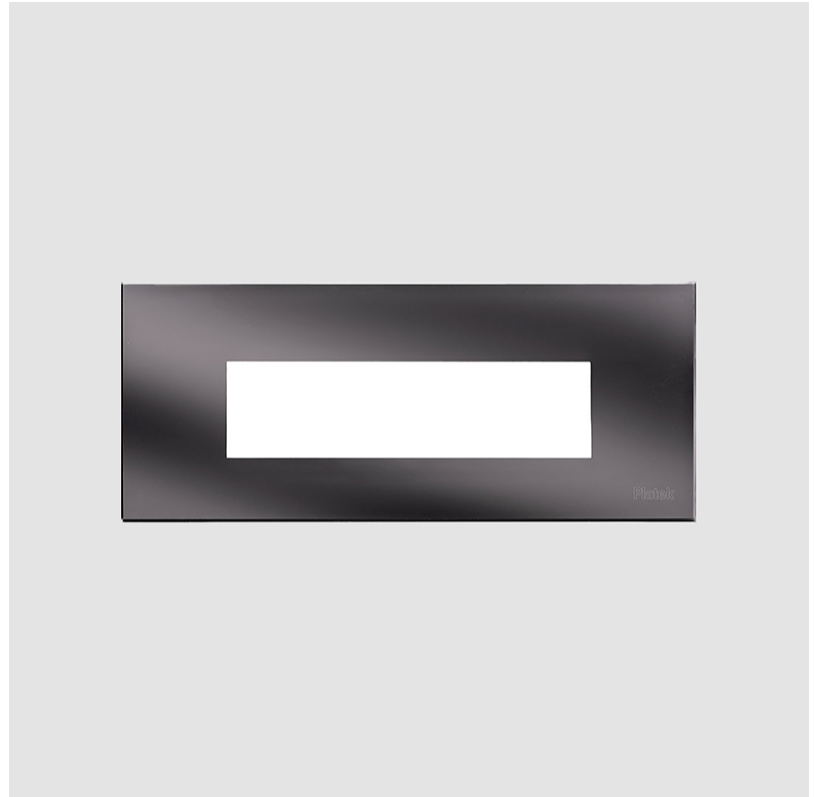

PROJECT
TYPE
SPECIFIER
QUANTITY
DATE

SPIARE RECESSED

E9R154- -
base number   Color   Finish
                         Temperature   Options

1. To build a product code in our configurator select the specify button on the base model # product page
2. To build a manual product code on this datasheet choose from the options listed below in blue font and add the suffix to the base model #

GENERAL

Series: Spiare
Brand: Platek
Division: Exterior
Mounting Type: Recessed
Mounting Location: Wall
Subcategory: Pedestrian

PHYSICAL

Shape: Square
Length (mm): 190
Length (in): 7 ½
Height (mm): 80
Depth (mm): 37.5
Height (in): 3 ⅛
Depth (in): 1 ½
Light Distribution: Direct
Diffuser: Clear tempered glass
Fixture Finish: [BLK](#) / [WHI](#) / [GRY](#) / [COR](#) / [ANT](#) / [BRZ](#)
Fixture Material: Aluminum Die Cast

ELECTRICAL

Lamp Type: LED
Input Wattage (W): 8
Dimming: Non-Dimmable
Driver Included: No
Driver Location: Remote
Driver Type: Constant Voltage - 120 Vac
Driver Class: Class 2
Housing: ENCP4
Input Voltage (V): 120
Output Voltage (V): 24

LED

Number of LEDs: 1
Color Temperature (°K): [2700](#) / [3000](#) / [4000](#)
Max. Delivered Lumen (lm): 60
Nominal Lumen (lm): 550
CRI: >80 CRI
Lamp Life (hrs): 50000

OPTICAL

Beam Angle: Diffused

RATINGS AND CERTIFICATIONS

Certified By: Certified for North American Standards
IP rating: IP65
IK Rating: IK05