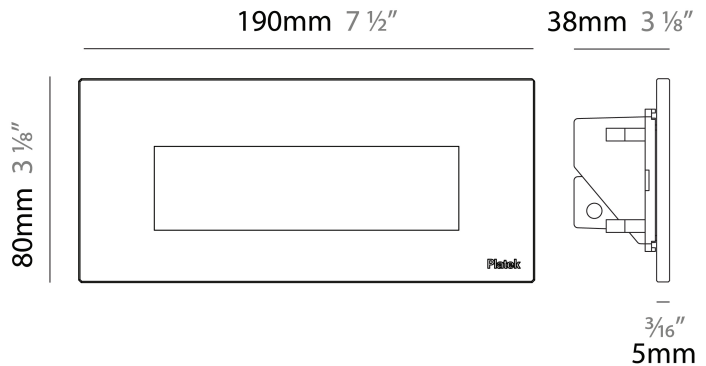

PROJECT
TYPE
SPECIFIER
QUANTITY
DATE

SPIARE RECESSED

E9R154- -
base number   Color   Finish
                         Temperature   Options

1. To build a product code in our configurator select the specify button on the base model # product page
2. To build a manual product code on this datasheet choose from the options listed below in blue font and add the suffix to the base model #

GENERAL

Series: Spiare
Brand: Platek
Division: Exterior
Mounting Type: Recessed
Mounting Location: Wall
Subcategory: Pedestrian

PHYSICAL

Shape: Square
Length (mm): 190
Length (in): 7 ½
Height (mm): 80
Depth (mm): 37.5
Height (in): 3 ⅛
Depth (in): 1 ½
Light Distribution: Direct
Diffuser: Clear tempered glass
Fixture Finish: [BLK](#) / [WHI](#) / [GRY](#) / [COR](#) / [ANT](#) / [BRZ](#)
Fixture Material: Aluminum Die Cast

ELECTRICAL

Lamp Type: LED
Input Wattage (W): 8
Dimming: Non-Dimmable
Driver Included: No
Driver Location: Remote
Driver Type: Constant Voltage - 120 Vac
Driver Class: Class 2
Housing: ENCP4
Input Voltage (V): 120
Output Voltage (V): 24

LED

Number of LEDs: 1
Color Temperature (°K): [2700](#) / [3000](#) / [4000](#)
Max. Delivered Lumen (lm): 60
Nominal Lumen (lm): 550
CRI: >80 CRI
Lamp Life (hrs): 50000

OPTICAL

Beam Angle: Diffused

RATINGS AND CERTIFICATIONS

Certified By: Certified for North American Standards
IP rating: IP65
IK Rating: IK05