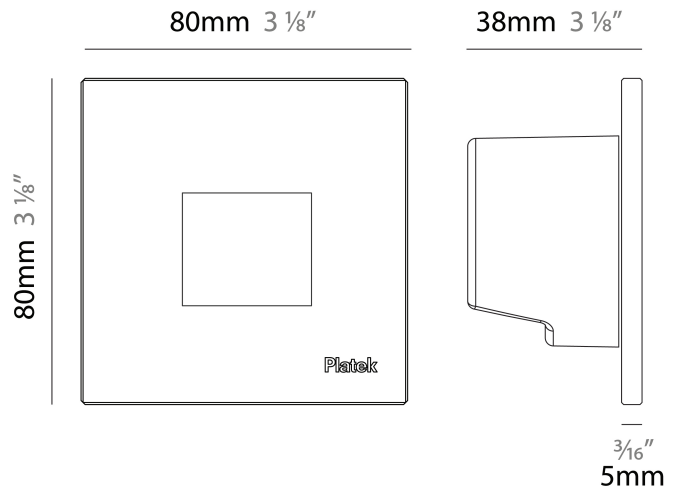

PROJECT
TYPE
SPECIFIER
QUANTITY
DATE

SPIARE RECESSED

E9R145-

base number   Finish
Options

1. To build a product code in our configurator select the specify button on the base model # product page
2. To build a manual product code on this datasheet choose from the options listed below in blue font and add the suffix to the base model #

GENERAL

Series: Spiare
Brand: Platek
Division: Exterior
Mounting Type: Recessed
Mounting Location: Wall
Subcategory: Pedestrian

PHYSICAL

Shape: Square
Length (mm): 80
Length (in): 3 1/8
Height (mm): 80
Depth (mm): 37.5
Height (in): 3 1/8
Depth (in): 1 1/2
Light Distribution: Direct
Diffuser: Clear tempered glass
Fixture Finish: BLK / WHI / GRY / COR / ANT / BRZ
Fixture Material: Aluminum Die Cast
Cut-out Measurements: 200 x 44.5mm

ELECTRICAL

Lamp Type: LED (Zhaga Standard)
Input Wattage (W): 2.5
Total Output Wattage (W): 1.9
Dimming: Non-Dimmable
Driver Included: Yes
Driver Location: Remote
Driver Type: Constant Voltage - 120 Vac
Driver Class: Class 2
Input Voltage (V): 120
Output Voltage (V): 24

LED

Number of LEDs: 1
Color Temperature (°K): 3000
Max. Delivered Lumen (lm): 25
Nominal Lumen (lm): 250
CRI: >80 CRI
Lamp Life (hrs): 50000

OPTICAL

Beam Angle: Asymmetrical

RATINGS AND CERTIFICATIONS

Certified By: Certified for North American Standards
IP rating: IP65
IK Rating: IK05