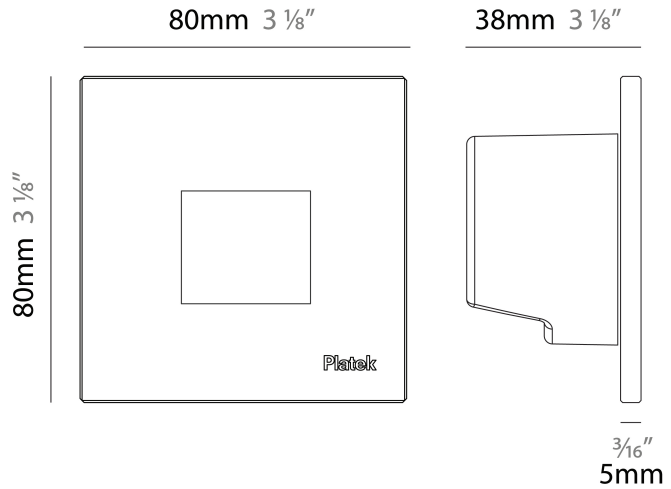

PROJECT
TYPE
SPECIFIER
QUANTITY
DATE

SPIARE RECESSED

E9R144- -
base number   Color   Finish
                         Temperature   Options

1. To build a product code in our configurator select the specify button on the base model # product page
2. To build a manual product code on this datasheet choose from the options listed below in blue font and add the suffix to the base model #

GENERAL

Series: Spiare
Brand: Platek
Division: Exterior
Mounting Type: Recessed
Mounting Location: Wall
Subcategory: Pedestrian

PHYSICAL

Shape: Square
Length (mm): 80
Length (in): 3 1/8
Height (mm): 80
Depth (mm): 37.5
Height (in): 3 1/8
Depth (in): 1 1/2
Light Distribution: Asymmetric
Diffuser: Clear tempered glass
Fixture Finish: [BLK](#) / [WHI](#) / [GRY](#) / [COR](#) / [ANT](#) / [BRZ](#)
Fixture Material: Aluminum Die Cast

ELECTRICAL

Lamp Type: LED (Zhaga Standard)
Input Wattage (W): 2.5
Total Output Wattage (W): 1.9
Dimming: Non-Dimmable
Driver Included: Yes
Driver Location: Remote
Driver Type: Constant Voltage - 120 Vac
Driver Class: Class 2
Input Voltage (V): 120
Output Voltage (V): 24

LED

Number of LEDs: 1
Color Temperature (°K): [2700](#) / [3000](#) / [4000](#)
Max. Delivered Lumen (lm): 25
Nominal Lumen (lm): 250 / 260
CRI: >80 CRI
Lamp Life (hrs): 50000

OPTICAL

Beam Angle: Asymmetrical

RATINGS AND CERTIFICATIONS

Certified By: Certified for North American Standards
IP rating: IP65
IK Rating: IK05