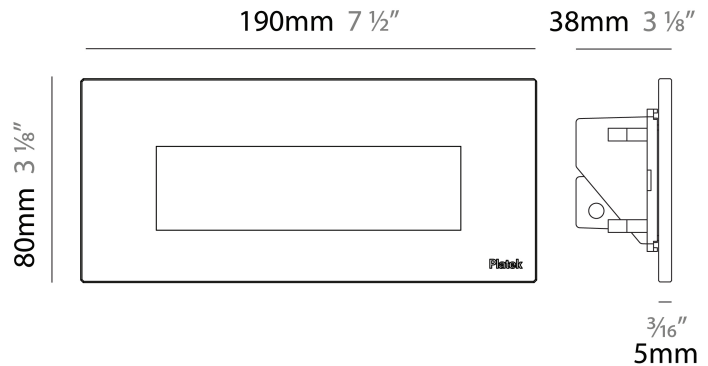

PROJECT
TYPE
SPECIFIER
QUANTITY
DATE

SPIARE RECESSED

E9R152-

base number   Color   Finish
Temperature   Options

1. To build a product code in our configurator select the specify button on the base model # product page
2. To build a manual product code on this datasheet choose from the options listed below in blue font and add the suffix to the base model #

GENERAL

Series: Spiare
Brand: Platek
Division: Exterior
Mounting Type: Recessed
Mounting Location: Wall
Subcategory: Pedestrian

PHYSICAL

Shape: Square
Length (mm): 190
Length (in): 7 1/2
Height (mm): 80
Depth (mm): 37.5
Height (in): 3 1/8
Depth (in): 1 1/2
Light Distribution: Asymmetric
Diffuser: Clear tempered glass
Fixture Finish: [BLK / WHI / GRY / COR / ANT / BRZ](#)
Fixture Material: Aluminum Die Cast

ELECTRICAL

Lamp Type: LED
Input Wattage (W): 8
Dimming: Non-Dimmable
Driver Included: No
Driver Location: Remote
Driver Type: Constant Voltage - 120 Vac
Driver Class: Class 2
Housing: ENCP4
Input Voltage (V): 120
Output Voltage (V): 24

LED

Number of LEDs: 1
Color Temperature (°K): [2700 / 3000 / 4000](#)
Max. Delivered Lumen (lm): 150
Nominal Lumen (lm): 570
CRI: >80 CRI
Lamp Life (hrs): 50000

OPTICAL

Beam Angle: Asymmetrical

RATINGS AND CERTIFICATIONS

Certified By: Certified for North American Standards
IP rating: IP65
IK Rating: IK05