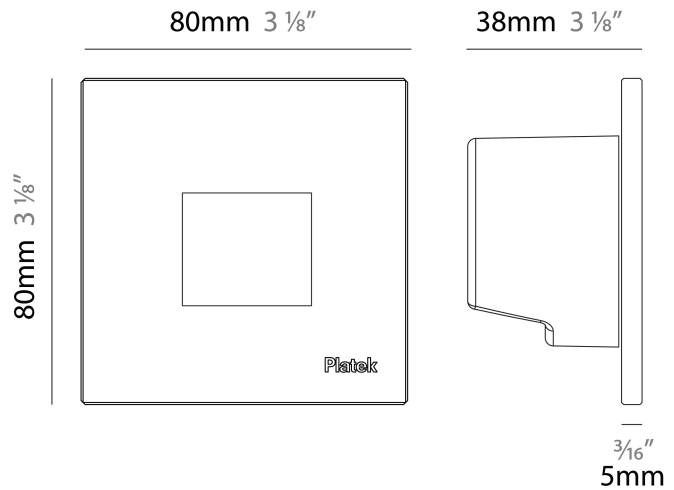

E9R147-

base number   Finish
Options

1. To build a product code in our configurator select the specify button on the base model # product page
2. To build a manual product code on this datasheet choose from the options listed below in blue font and add the suffix to the base model #

GENERAL

Series: Spiare _____
Brand: Platek _____
Division: Exterior _____
Mounting Type: Recessed _____
Mounting Location: Wall _____
Subcategory: Pedestrian _____

PHYSICAL

Shape: Square _____
Length (mm): 80 _____
Length (in): 3 1/8 _____
Height (mm): 80 _____
Depth (mm): 37.5 _____
Height (in): 3 1/8 _____
Depth (in): 1 1/2 _____
Light Distribution: Direct _____
Diffuser: Clear tempered glass _____
Fixture Finish: [BLK / WHI / GRY / COR / ANT / BRZ](#) _____
Fixture Material: Aluminum Die Cast _____

ELECTRICAL

Lamp Type: LED (Zhaga Standard) _____
Input Wattage (W): 6 _____
Dimming: Non-Dimmable _____
Driver Included: Yes _____
Driver Location: Remote _____
Driver Type: Constant Voltage - 120 Vac _____
Driver Class: Class 2 _____
Input Voltage (V): 120 _____
Output Voltage (V): 24 _____

LED

Number of LEDs: 1 _____
Color Temperature (°K): 3000 _____
Max. Delivered Lumen (lm): 10 _____
Nominal Lumen (lm): 250 _____
CRI: >80 CRI _____
Lamp Life (hrs): 50000 _____

OPTICAL

Beam Angle: Asymmetrical _____

RATINGS AND CERTIFICATIONS

Certified By: Certified for North American Standards _____
IP rating: IP65 _____
IK Rating: IK05 _____