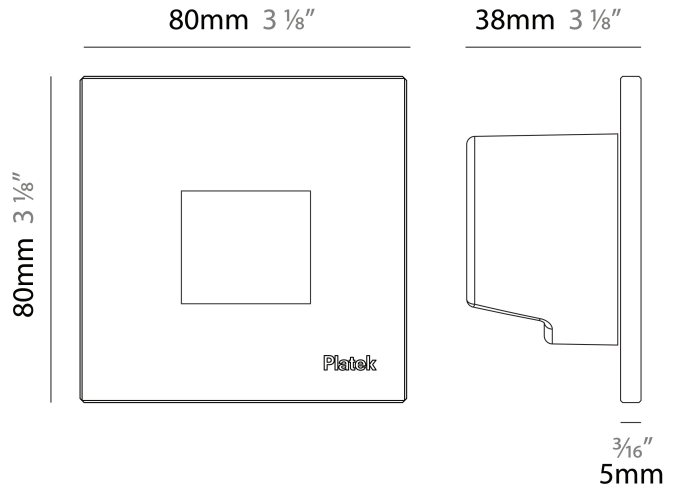

SPIARE RECESSED

E9R144- -

base number
Color   Finish
Temperature   Options

1. To build a product code in our configurator select the specify button on the base model # product page
2. To build a manual product code on this datasheet choose from the options listed below in blue font and add the suffix to the base model #

GENERAL

Series: Spiare
Brand: Platek
Division: Exterior
Mounting Type: Recessed
Mounting Location: Wall
Subcategory: Pedestrian

PHYSICAL

Shape: Square
Length (mm): 80
Length (in): 3 1/8
Height (mm): 80
Depth (mm): 37.5
Height (in): 3 1/8
Depth (in): 1 1/2
Light Distribution: Asymmetric
Diffuser: Clear tempered glass
Fixture Finish: [BLK / WHI / GRY / COR / ANT / BRZ](#)
Fixture Material: Aluminum Die Cast

ELECTRICAL

Lamp Type: LED (Zhaga Standard)
Input Wattage (W): 2.5
Total Output Wattage (W): 1.9
Dimming: Non-Dimmable
Driver Included: Yes
Driver Location: Remote
Driver Type: Constant Voltage - 120 Vac
Driver Class: Class 2
Input Voltage (V): 120
Output Voltage (V): 24

LED

Number of LEDs: 1
Color Temperature (°K): [2700 / 3000 / 4000](#)
Max. Delivered Lumen (lm): 25
Nominal Lumen (lm): 250 / 260
CRI: >80 CRI
Lamp Life (hrs): 50000

OPTICAL

Beam Angle: Asymmetrical

RATINGS AND CERTIFICATIONS

Certified By: Certified for North American Standards
IP rating: IP65
IK Rating: IK05