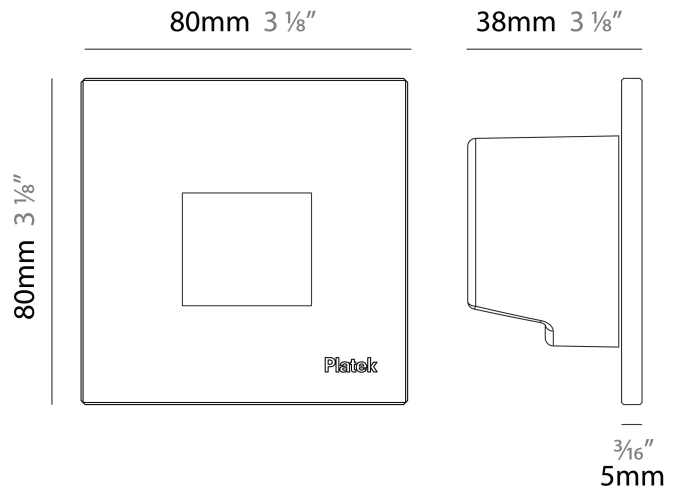

PROJECT	_____
TYPE	_____
SPECIFIER	_____
QUANTITY	_____
DATE	_____

SPIARE RECESSED

E9R144- _____ - _____
base number   Color   Finish
                          Temperature   Options

1. To build a product code in our configurator select the specify button on the base model # product page
2. To build a manual product code on this datasheet choose from the options listed below in blue font and add the suffix to the base model #

GENERAL

Series: Spiare
Brand: Platek
Division: Exterior
Mounting Type: Recessed
Mounting Location: Wall
Subcategory: Pedestrian

PHYSICAL

Shape: Square
Length (mm): 80
Length (in): 3 1/8"
Height (mm): 80
Depth (mm): 37.5
Height (in): 3 1/8"
Depth (in): 1 1/2"
Light Distribution: Asymmetric
Diffuser: Clear tempered glass
Fixture Finish: [BLK / WHI / GRY / COR / ANT / BRZ](#)
Fixture Material: Aluminum Die Cast

ELECTRICAL

Lamp Type: LED (Zhaga Standard)
Input Wattage (W): 2.5
Total Output Wattage (W): 1.9
Dimming: Non-Dimmable
Driver Included: Yes
Driver Location: Remote
Driver Type: Constant Voltage - 120 Vac
Driver Class: Class 2
Input Voltage (V): 120
Output Voltage (V): 24

LED

Number of LEDs: 1
Color Temperature (°K): [2700 / 3000 / 4000](#)
Max. Delivered Lumen (lm): 25
Nominal Lumen (lm): 250 / 260
CRI: >80 CRI
Lamp Life (hrs): 50000

OPTICAL

Beam Angle: Asymmetrical

RATINGS AND CERTIFICATIONS

Certified By: Certified for North American Standards
IP rating: IP65
IK Rating: IK05