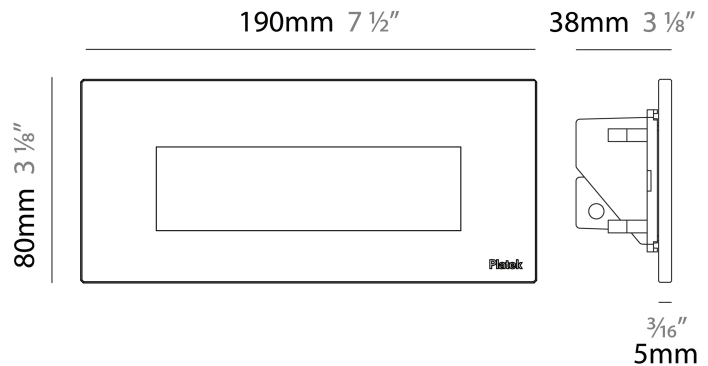

PROJECT
TYPE
SPECIFIER
QUANTITY
DATE

SPIARE RECESSED

E9R155-

base number   Finish
Options

1. To build a product code in our configurator select the specify button on the base model # product page
2. To build a manual product code on this datasheet choose from the options listed below in blue font and add the suffix to the base model #

GENERAL

Series: Spiare
Brand: Platek
Division: Exterior
Mounting Type: Recessed
Mounting Location: Wall
Subcategory: Pedestrian

PHYSICAL

Shape: Square
Length (mm): 190
Length (in): 7 1/2
Height (mm): 80
Depth (mm): 37.5
Height (in): 3 1/8
Depth (in): 1 1/2
Light Distribution: Direct
Diffuser: Clear tempered glass
Fixture Finish: BLK / WHI / GRY / COR / ANT / BRZ
Fixture Material: Aluminum Die Cast

ELECTRICAL

Lamp Type: LED
Input Wattage (W): 8
Dimming: Non-Dimmable
Driver Included: No
Driver Location: Remote
Driver Type: Constant Voltage - 120 Vac
Driver Class: Class 2
Housing: ENCP4
Input Voltage (V): 120
Output Voltage (V): 24

LED

Number of LEDs: 1
Color Temperature (°K): 3000
Max. Delivered Lumen (lm): 60
Nominal Lumen (lm): 550
CRI: >80 CRI
Lamp Life (hrs): 50000

OPTICAL

Beam Angle: Diffused

RATINGS AND CERTIFICATIONS

Certified By: Certified for North American Standards
IP rating: IP65
IK Rating: IK05