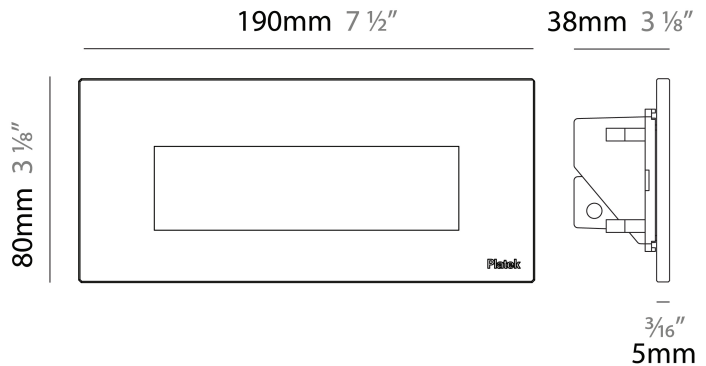

PROJECT
TYPE
SPECIFIER
QUANTITY
DATE

SPIARE RECESSED

E9R154- -
base number   Color   Finish
                         Temperature   Options

1. To build a product code in our configurator select the specify button on the base model # product page
2. To build a manual product code on this datasheet choose from the options listed below in blue font and add the suffix to the base model #

GENERAL

Series: Spiare
Brand: Platek
Division: Exterior
Mounting Type: Recessed
Mounting Location: Wall
Subcategory: Pedestrian

PHYSICAL

Shape: Square
Length (mm): 190
Length (in): 7 ½
Height (mm): 80
Depth (mm): 37.5
Height (in): 3 ⅛
Depth (in): 1 ½
Light Distribution: Direct
Diffuser: Clear tempered glass
Fixture Finish: [BLK / WHI / GRY / COR / ANT / BRZ](#)
Fixture Material: Aluminum Die Cast

ELECTRICAL

Lamp Type: LED
Input Wattage (W): 8
Dimming: Non-Dimmable
Driver Included: No
Driver Location: Remote
Driver Type: Constant Voltage - 120 Vac
Driver Class: Class 2
Housing: ENCP4
Input Voltage (V): 120
Output Voltage (V): 24

LED

Number of LEDs: 1
Color Temperature (°K): [2700 / 3000 / 4000](#)
Max. Delivered Lumen (lm): 60
Nominal Lumen (lm): 550
CRI: >80 CRI
Lamp Life (hrs): 50000

OPTICAL

Beam Angle: Diffused

RATINGS AND CERTIFICATIONS

Certified By: Certified for North American Standards
IP rating: IP65
IK Rating: IK05