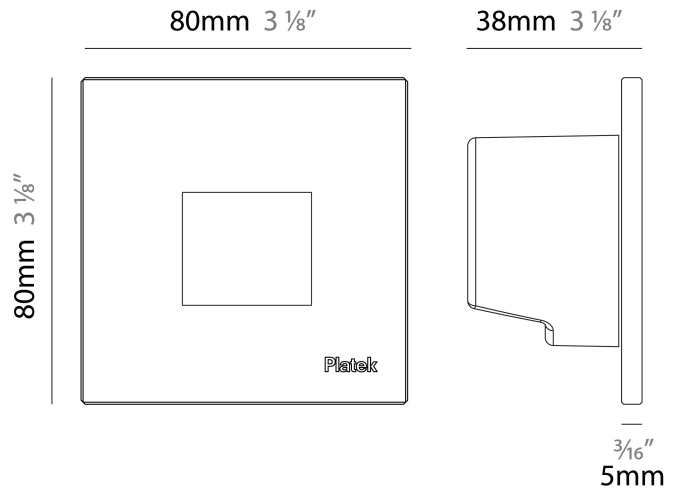

PROJECT
TYPE
SPECIFIER
QUANTITY
DATE

SPIARE RECESSED

E9R146- -
base number   Color   Finish
                         Temperature   Options

1. To build a product code in our configurator select the specify button on the base model # product page
2. To build a manual product code on this datasheet choose from the options listed below in blue font and add the suffix to the base model #

GENERAL

Series: Spiare
Brand: Platek
Division: Exterior
Mounting Type: Recessed
Mounting Location: Wall
Subcategory: Pedestrian

PHYSICAL

Shape: Square
Length (mm): 80
Length (in): 3 1/8
Height (mm): 80
Depth (mm): 37.5
Height (in): 3 1/8
Depth (in): 1 1/2
Light Distribution: Direct
Diffuser: Clear tempered glass
Fixture Finish: [BLK / WHI / GRY / COR / ANT / BRZ](#)
Fixture Material: Aluminum Die Cast

ELECTRICAL

Lamp Type: LED (Zhaga Standard)
Input Wattage (W): 2.5
Total Output Wattage (W): 1.9
Dimming: Non-Dimmable
Driver Included: Yes
Driver Location: Remote
Driver Type: Constant Voltage - 120 Vac
Driver Class: Class 2
Input Voltage (V): 120
Output Voltage (V): 24

LED

Number of LEDs: 1
Color Temperature (°K): [2700 / 3000 / 4000](#)
Max. Delivered Lumen (lm): 10
Nominal Lumen (lm): 250 / 260
CRI: >80 CRI
Lamp Life (hrs): 50000

OPTICAL

Beam Angle: Diffused

RATINGS AND CERTIFICATIONS

Certified By: Certified for North American Standards
IP rating: IP65
IK Rating: IK05