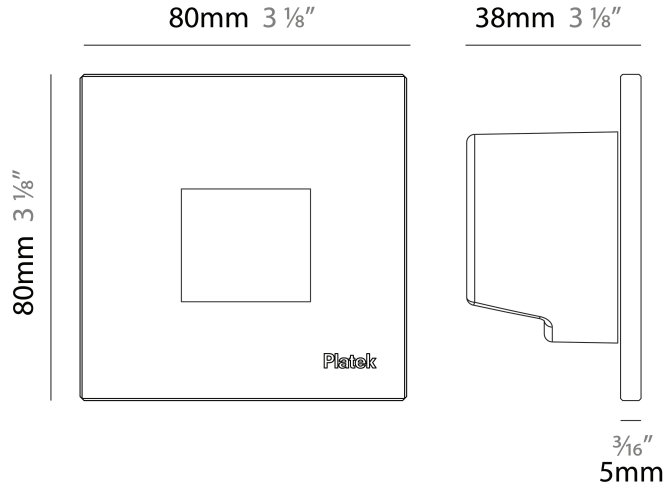

PROJECT
TYPE
SPECIFIER
QUANTITY
DATE

SPIARE RECESSED

E9R147-

base number   Finish
Options

1. To build a product code in our configurator select the specify button on the base model # product page
2. To build a manual product code on this datasheet choose from the options listed below in blue font and add the suffix to the base model #

GENERAL

Series: Spiare
Brand: Platek
Division: Exterior
Mounting Type: Recessed
Mounting Location: Wall
Subcategory: Pedestrian

PHYSICAL

Shape: Square
Length (mm): 80
Length (in): 3 1/8
Height (mm): 80
Depth (mm): 37.5
Height (in): 3 1/8
Depth (in): 1 1/2
Light Distribution: Direct
Diffuser: Clear tempered glass
Fixture Finish: BLK / WHI / GRY / COR / ANT / BRZ
Fixture Material: Aluminum Die Cast

ELECTRICAL

Lamp Type: LED (Zhaga Standard)
Input Wattage (W): 6
Dimming: Non-Dimmable
Driver Included: Yes
Driver Location: Remote
Driver Type: Constant Voltage - 120 Vac
Driver Class: Class 2
Input Voltage (V): 120
Output Voltage (V): 24

LED

Number of LEDs: 1
Color Temperature (°K): 3000
Max. Delivered Lumen (lm): 10
Nominal Lumen (lm): 250
CRI: >80 CRI
Lamp Life (hrs): 50000

OPTICAL

Beam Angle: Asymmetrical

RATINGS AND CERTIFICATIONS

Certified By: Certified for North American Standards
IP rating: IP65
IK Rating: IK05