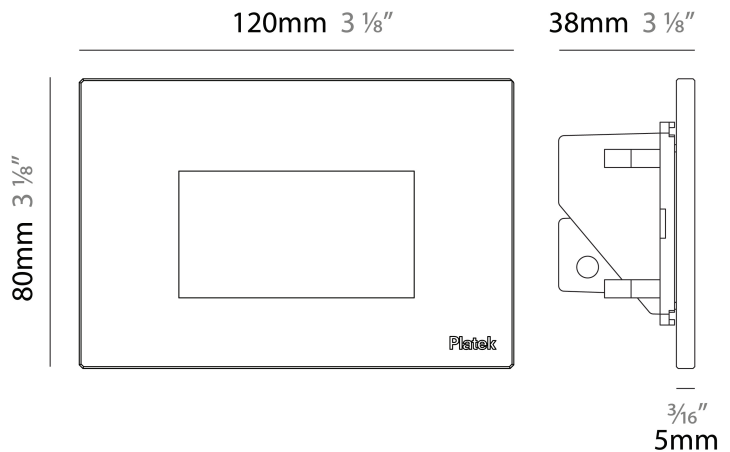

PROJECT
TYPE
SPECIFIER
QUANTITY
DATE

SPIARE RECESSED

E9R150- -
base number   Color   Finish
                         Temperature   Options

1. To build a product code in our configurator select the specify button on the base model # product page
2. To build a manual product code on this datasheet choose from the options listed below in blue font and add the suffix to the base model #

GENERAL

Series: Spiare
Brand: Platek
Division: Exterior
Mounting Type: Recessed
Mounting Location: Wall
Subcategory: Pedestrian

PHYSICAL

Shape: Square
Length (mm): 120
Length (in): 4 3/4
Height (mm): 80
Depth (mm): 37.5
Height (in): 3 1/8
Depth (in): 1 1/2
Light Distribution: Direct
Diffuser: Clear tempered glass
Fixture Finish: [BLK / WHI / GRY / COR / ANT / BRZ](#)
Fixture Material: Aluminum Die Cast

ELECTRICAL

Lamp Type: LED
Input Wattage (W): 6
Dimming: Non-Dimmable
Driver Included: No
Driver Location: Remote
Driver Type: Constant Voltage - 120 Vac
Driver Class: Class 2
Housing: ENCP4
Input Voltage (V): 120
Output Voltage (V): 24

LED

Number of LEDs: 1
Color Temperature (°K): [2700 / 3000 / 4000](#)
Max. Delivered Lumen (lm): 50
Nominal Lumen (lm): 400/415
CRI: >80 CRI
Lamp Life (hrs): 50000

OPTICAL

Beam Angle: Diffused

RATINGS AND CERTIFICATIONS

Certified By: Certified for North American Standards
IP rating: IP65
IK Rating: IK05