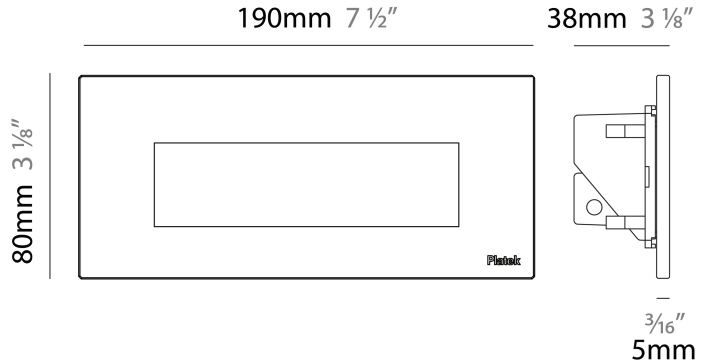

1. To build a product code in our configurator select the specify button on the base model # product page
2. To build a manual product code on this datasheet choose from the options listed below in blue font and add the suffix to the base model #

GENERAL

Series: Spiare _____
Brand: Platek _____
Division: Exterior _____
Mounting Type: Recessed _____
Mounting Location: Wall _____
Subcategory: Pedestrian _____

PHYSICAL

Shape: Square _____
Length (mm): 190 _____
Length (in): 7 ½ _____
Height (mm): 80 _____
Depth (mm): 37.5 _____
Height (in): 3 ⅛ _____
Depth (in): 1 ½ _____
Light Distribution: Direct _____
Diffuser: Clear tempered glass _____
Fixture Finish: [BLK / WHI / GRY / COR / ANT / BRZ](#) _____
Fixture Material: Aluminum Die Cast _____
Cut-out Measurements: 200 x 44.5mm _____

ELECTRICAL

Lamp Type: LED _____
Input Wattage (W): 8 _____
Dimming: Non-Dimmable _____
Driver Included: No _____
Driver Location: Remote _____
Driver Type: Constant Voltage - 120 Vac _____
Driver Class: Class 2 _____
Housing: ENCP4 _____
Input Voltage (V): 120 _____
Output Voltage (V): 24 _____

LED

Number of LEDs: 1 _____
Color Temperature (°K): 3000 _____
Max. Delivered Lumen (lm): 150 _____
Nominal Lumen (lm): 550 _____
CRI: >80 CRI _____
Lamp Life (hrs): 50000 _____

OPTICAL

Beam Angle: Asymmetrical _____

RATINGS AND CERTIFICATIONS

Certified By: Certified for North American Standards _____
IP rating: IP65 _____
IK Rating: IK05 _____