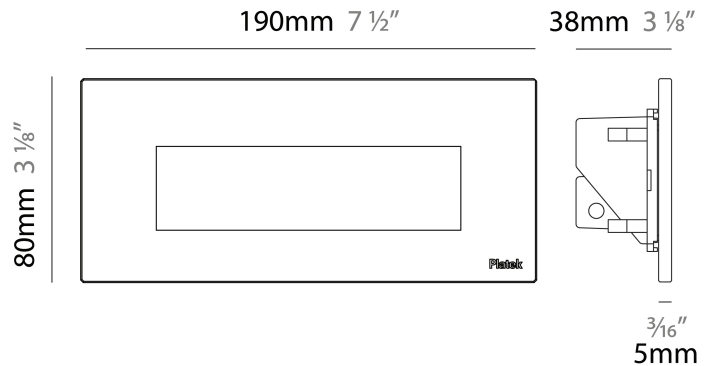

PROJECT
TYPE
SPECIFIER
QUANTITY
DATE

SPIARE RECESSED

E9R152- -
base number   Color   Finish
                         Temperature   Options

1. To build a product code in our configurator select the specify button on the base model # product page
2. To build a manual product code on this datasheet choose from the options listed below in blue font and add the suffix to the base model #

GENERAL

Series: Spiare
Brand: Platek
Division: Exterior
Mounting Type: Recessed
Mounting Location: Wall
Subcategory: Pedestrian

PHYSICAL

Shape: Square
Length (mm): 190
Length (in): 7 ½
Height (mm): 80
Depth (mm): 37.5
Height (in): 3 ⅛
Depth (in): 1 ½
Light Distribution: Asymmetric
Diffuser: Clear tempered glass
Fixture Finish: [BLK / WHI / GRY / COR / ANT / BRZ](#)
Fixture Material: Aluminum Die Cast

ELECTRICAL

Lamp Type: LED
Input Wattage (W): 8
Dimming: Non-Dimmable
Driver Included: No
Driver Location: Remote
Driver Type: Constant Voltage - 120 Vac
Driver Class: Class 2
Housing: ENCP4
Input Voltage (V): 120
Output Voltage (V): 24

LED

Number of LEDs: 1
Color Temperature (°K): [2700 / 3000 / 4000](#)
Max. Delivered Lumen (lm): 150
Nominal Lumen (lm): 570
CRI: >80 CRI
Lamp Life (hrs): 50000

OPTICAL

Beam Angle: Asymmetrical

RATINGS AND CERTIFICATIONS

Certified By: Certified for North American Standards
IP rating: IP65
IK Rating: IK05