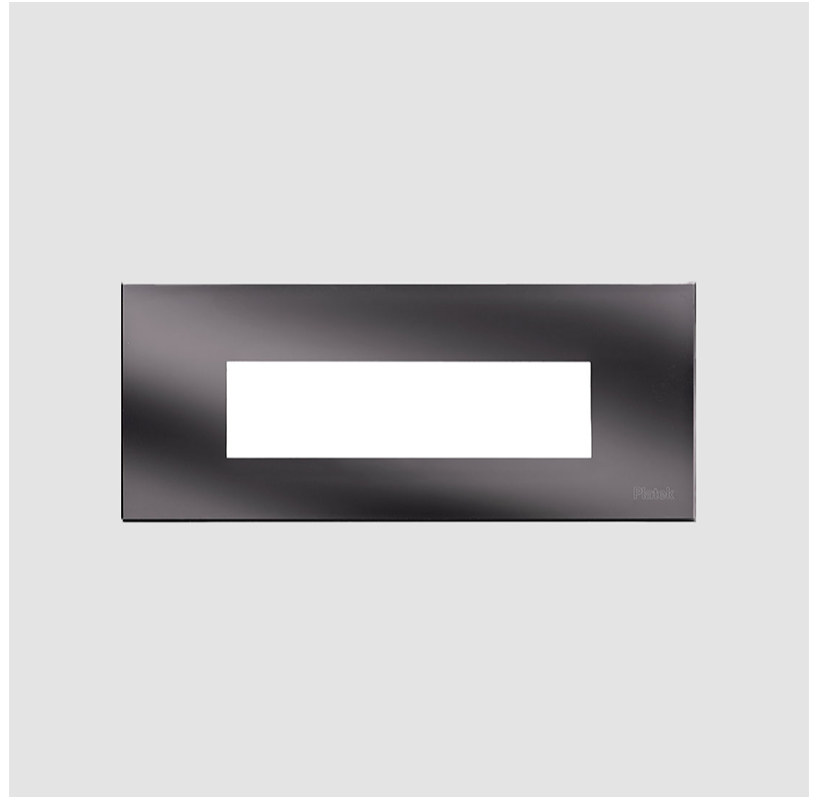

PROJECT
TYPE
SPECIFIER
QUANTITY
DATE

SPIARE RECESSED

E9R152- -
base number   Color   Finish
                         Temperature   Options

1. To build a product code in our configurator select the specify button on the base model # product page
2. To build a manual product code on this datasheet choose from the options listed below in blue font and add the suffix to the base model #

GENERAL

Series: Spiare
Brand: Platek
Division: Exterior
Mounting Type: Recessed
Mounting Location: Wall
Subcategory: Pedestrian

PHYSICAL

Shape: Square
Length (mm): 190
Length (in): 7 ½
Height (mm): 80
Depth (mm): 37.5
Height (in): 3 ⅛
Depth (in): 1 ½
Light Distribution: Asymmetric
Diffuser: Clear tempered glass
Fixture Finish: [BLK / WHI / GRY / COR / ANT / BRZ](#)
Fixture Material: Aluminum Die Cast

ELECTRICAL

Lamp Type: LED
Input Wattage (W): 8
Dimming: Non-Dimmable
Driver Included: No
Driver Location: Remote
Driver Type: Constant Voltage - 120 Vac
Driver Class: Class 2
Housing: ENCP4
Input Voltage (V): 120
Output Voltage (V): 24

LED

Number of LEDs: 1
Color Temperature (°K): [2700 / 3000 / 4000](#)
Max. Delivered Lumen (lm): 150
Nominal Lumen (lm): 570
CRI: >80 CRI
Lamp Life (hrs): 50000

OPTICAL

Beam Angle: Asymmetrical

RATINGS AND CERTIFICATIONS

Certified By: Certified for North American Standards
IP rating: IP65
IK Rating: IK05