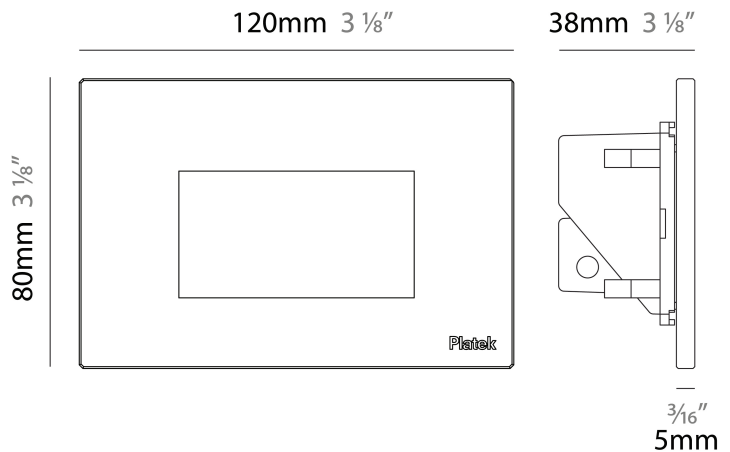

PROJECT
TYPE
SPECIFIER
QUANTITY
DATE

SPIARE RECESSED

E9R148-

base number
Color   Finish
Temperature   Options

1. To build a product code in our configurator select the specify button on the base model # product page
2. To build a manual product code on this datasheet choose from the options listed below in blue font and add the suffix to the base model #

GENERAL

Series: Spiare
Brand: Platek
Division: Exterior
Mounting Type: Recessed
Mounting Location: Wall
Subcategory: Pedestrian

PHYSICAL

Shape: Square
Length (mm): 120
Length (in): 4 3/4
Height (mm): 80
Depth (mm): 37.5
Height (in): 3 1/8
Depth (in): 1 1/2
Light Distribution: Asymmetric
Diffuser: Clear tempered glass
Fixture Finish: [BLK / WHI / GRY / COR / ANT / BRZ](#)
Fixture Material: Aluminum Die Cast

ELECTRICAL

Lamp Type: LED
Input Wattage (W): 6
Dimming: Non-Dimmable
Driver Included: No
Driver Location: Remote
Driver Type: Constant Voltage - 120 Vac
Driver Class: Class 2
Housing: ENCP4
Input Voltage (V): 120 - 277
Output Voltage (V): 24

LED

Number of LEDs: 1
Color Temperature (°K): [2700 / 3000 / 4000](#)
Max. Delivered Lumen (lm): 130
Nominal Lumen (lm): 400 / 415
CRI: >80 CRI
Lamp Life (hrs): 50000

OPTICAL

Beam Angle: Asymmetrical

RATINGS AND CERTIFICATIONS

Certified By: Certified for North American Standards
IP rating: IP65
IK Rating: IK05