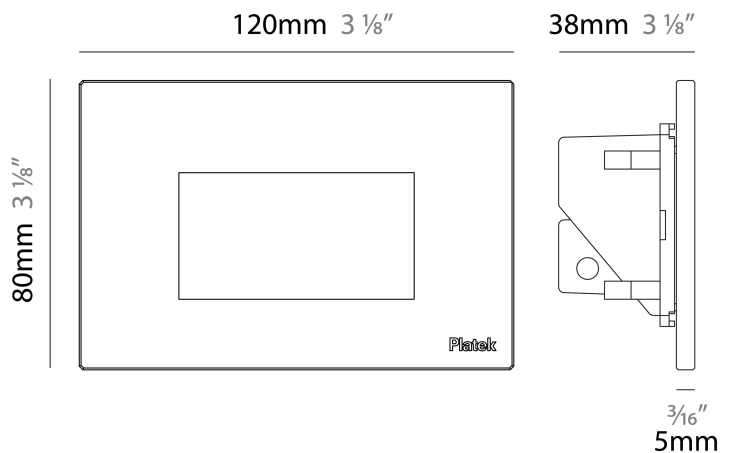

1. To build a product code in our configurator select the specify button on the base model # product page
2. To build a manual product code on this datasheet choose from the options listed below in blue font and add the suffix to the base model #

GENERAL

Series: Spiare _____
Brand: Platek _____
Division: Exterior _____
Mounting Type: Recessed _____
Mounting Location: Wall _____
Subcategory: Pedestrian _____

PHYSICAL

Shape: Square _____
Length (mm): 120 _____
Length (in): 4 ¾ _____
Height (mm): 80 _____
Depth (mm): 37.5 _____
Height (in): 3 ⅛ _____
Depth (in): 1 ½ _____
Light Distribution: Direct _____
Diffuser: Clear tempered glass _____
Fixture Finish: BLK / WHI / GRY / COR / ANT / BRZ _____
Fixture Material: Aluminum Die Cast _____
Cut-out Measurements: 200 x 44.5mm _____

ELECTRICAL

Lamp Type: LED _____
Input Wattage (W): 6 _____
Dimming: Non-Dimmable _____
Driver Included: No _____
Driver Location: Remote _____
Driver Type: Constant Voltage - 120 Vac _____
Driver Class: Class 2 _____
Housing: ENCP4 _____
Input Voltage (V): 120 _____
Output Voltage (V): 24 _____

LED

Number of LEDs: 1 _____
Color Temperature (°K): 3000 _____
Max. Delivered Lumen (lm): 130 _____
Nominal Lumen (lm): 400 _____
CRI: >80 CRI _____
Lamp Life (hrs): 50000 _____

OPTICAL

Beam Angle: Asymmetrical _____

RATINGS AND CERTIFICATIONS

Certified By: Certified for North American Standards _____
IP rating: IP65 _____
IK Rating: IK05 _____