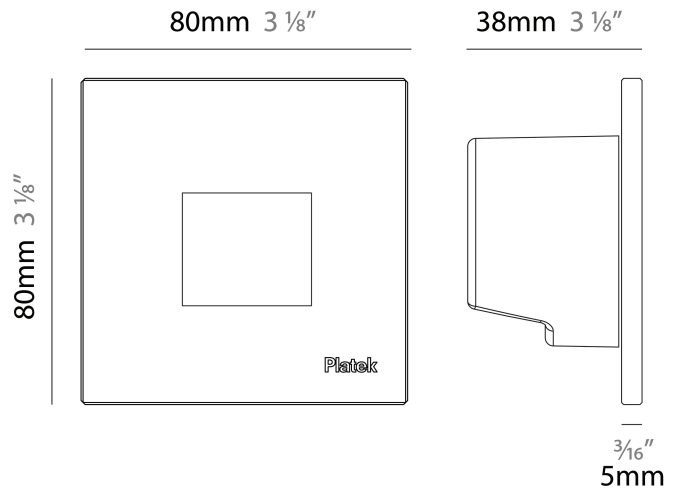

PROJECT
TYPE
SPECIFIER
QUANTITY
DATE

SPIARE RECESSED

E9R145-

base number   Finish
Options

1. To build a product code in our configurator select the specify button on the base model # product page
2. To build a manual product code on this datasheet choose from the options listed below in blue font and add the suffix to the base model #

GENERAL

Series: Spiare
Brand: Platek
Division: Exterior
Mounting Type: Recessed
Mounting Location: Wall
Subcategory: Pedestrian

PHYSICAL

Shape: Square
Length (mm): 80
Length (in): 3 1/8
Height (mm): 80
Depth (mm): 37.5
Height (in): 3 1/8
Depth (in): 1 1/2
Light Distribution: Direct
Diffuser: Clear tempered glass
Fixture Finish: BLK / WHI / GRY / COR / ANT / BRZ
Fixture Material: Aluminum Die Cast
Cut-out Measurements: 200 x 44.5mm

ELECTRICAL

Lamp Type: LED (Zhaga Standard)
Input Wattage (W): 2.5
Total Output Wattage (W): 1.9
Dimming: Non-Dimmable
Driver Included: Yes
Driver Location: Remote
Driver Type: Constant Voltage - 120 Vac
Driver Class: Class 2
Input Voltage (V): 120
Output Voltage (V): 24

LED

Number of LEDs: 1
Color Temperature (°K): 3000
Max. Delivered Lumen (lm): 25
Nominal Lumen (lm): 250
CRI: >80 CRI
Lamp Life (hrs): 50000

OPTICAL

Beam Angle: Asymmetrical

RATINGS AND CERTIFICATIONS

Certified By: Certified for North American Standards
IP rating: IP65
IK Rating: IK05