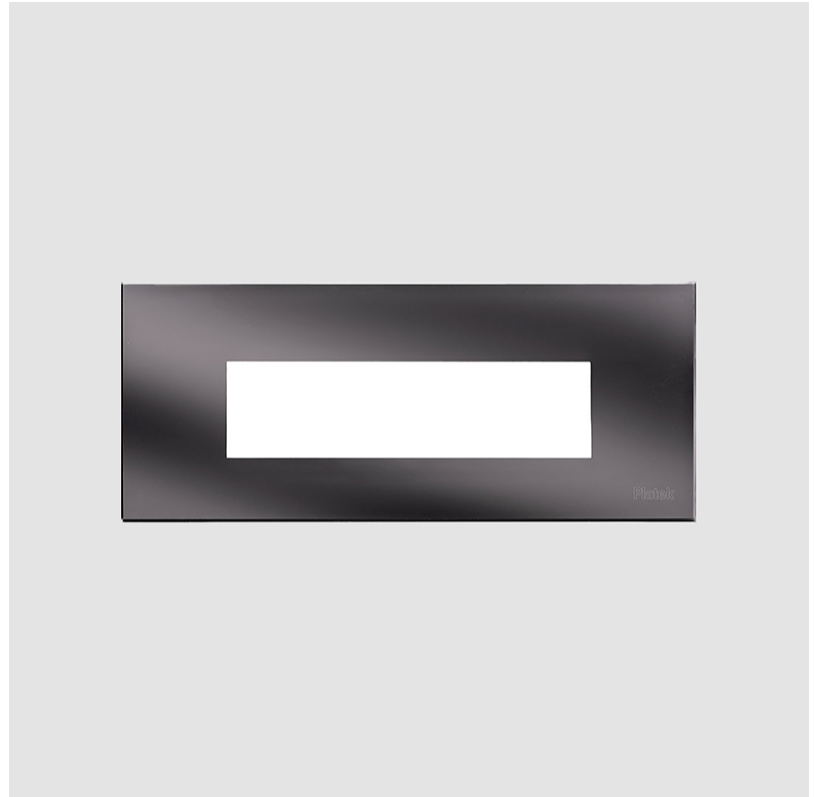

PROJECT
TYPE
SPECIFIER
QUANTITY
DATE

SPIARE RECESSED

E9R154- -
base number   Color   Finish
                         Temperature   Options

1. To build a product code in our configurator select the specify button on the base model # product page
2. To build a manual product code on this datasheet choose from the options listed below in blue font and add the suffix to the base model #

GENERAL

Series: Spiare
Brand: Platek
Division: Exterior
Mounting Type: Recessed
Mounting Location: Wall
Subcategory: Pedestrian

PHYSICAL

Shape: Square
Length (mm): 190
Length (in): 7 ½
Height (mm): 80
Depth (mm): 37.5
Height (in): 3 ⅛
Depth (in): 1 ½
Light Distribution: Direct
Diffuser: Clear tempered glass
Fixture Finish: [BLK / WHI / GRY / COR / ANT / BRZ](#)
Fixture Material: Aluminum Die Cast

ELECTRICAL

Lamp Type: LED
Input Wattage (W): 8
Dimming: Non-Dimmable
Driver Included: No
Driver Location: Remote
Driver Type: Constant Voltage - 120 Vac
Driver Class: Class 2
Housing: ENCP4
Input Voltage (V): 120
Output Voltage (V): 24

LED

Number of LEDs: 1
Color Temperature (°K): [2700 / 3000 / 4000](#)
Max. Delivered Lumen (lm): 60
Nominal Lumen (lm): 550
CRI: >80 CRI
Lamp Life (hrs): 50000

OPTICAL

Beam Angle: Diffused

RATINGS AND CERTIFICATIONS

Certified By: Certified for North American Standards
IP rating: IP65
IK Rating: IK05