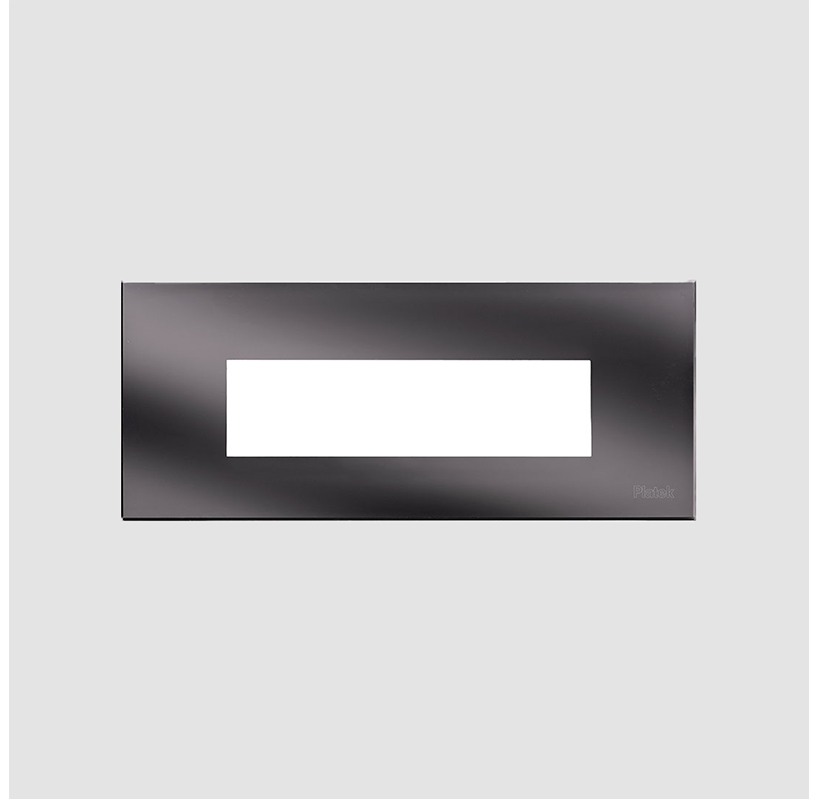

1. To build a product code in our configurator select the specify button on the base model # product page
2. To build a manual product code on this datasheet choose from the options listed below in blue font and add the suffix to the base model #

GENERAL

Series: Spiare _____
Brand: Platek _____
Division: Exterior _____
Mounting Type: Recessed _____
Mounting Location: Wall _____
Subcategory: Pedestrian _____

PHYSICAL

Shape: Square _____
Length (mm): 190 _____
Length (in): 7 ½ _____
Height (mm): 80 _____
Depth (mm): 37.5 _____
Height (in): 3 ⅛ _____
Depth (in): 1 ½ _____
Light Distribution: Direct _____
Diffuser: Clear tempered glass _____
Fixture Finish: [BLK / WHI / GRY / COR / ANT / BRZ](#) _____
Fixture Material: Aluminum Die Cast _____
Cut-out Measurements: 200 x 44.5mm _____

ELECTRICAL

Lamp Type: LED _____
Input Wattage (W): 8 _____
Dimming: Non-Dimmable _____
Driver Included: No _____
Driver Location: Remote _____
Driver Type: Constant Voltage - 120 Vac _____
Driver Class: Class 2 _____
Housing: ENCP4 _____
Input Voltage (V): 120 _____
Output Voltage (V): 24 _____

LED

Number of LEDs: 1 _____
Color Temperature (°K): 3000 _____
Max. Delivered Lumen (lm): 150 _____
Nominal Lumen (lm): 550 _____
CRI: >80 CRI _____
Lamp Life (hrs): 50000 _____

OPTICAL

Beam Angle: Asymmetrical _____

RATINGS AND CERTIFICATIONS

Certified By: Certified for North American Standards _____
IP rating: IP65 _____
IK Rating: IK05 _____