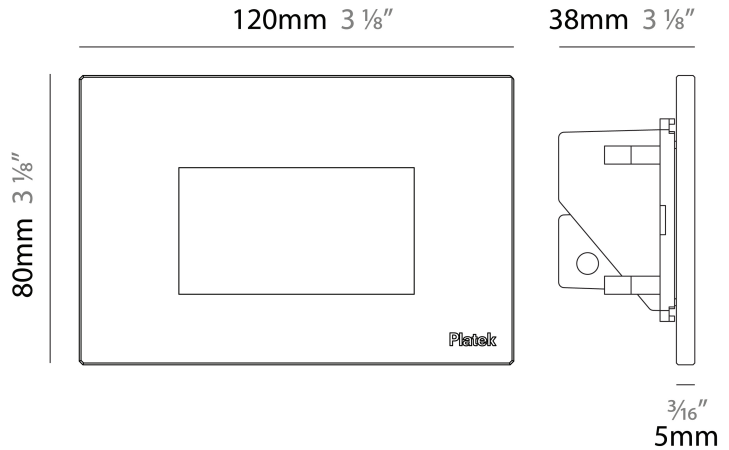

PROJECT
TYPE
SPECIFIER
QUANTITY
DATE

SPIARE RECESSED

E9R151-

base number   Finish
Options

1. To build a product code in our configurator select the specify button on the base model # product page
2. To build a manual product code on this datasheet choose from the options listed below in blue font and add the suffix to the base model #

GENERAL

Series: Spiare
Brand: Platek
Division: Exterior
Mounting Type: Recessed
Mounting Location: Wall
Subcategory: Pedestrian

PHYSICAL

Shape: Square
Length (mm): 120
Length (in): 4 3/4
Height (mm): 80
Depth (mm): 37.5
Height (in): 3 1/8
Depth (in): 1 1/2
Light Distribution: Direct
Diffuser: Clear tempered glass
Fixture Finish: [BLK / WHI / GRY / COR / ANT / BRZ](#)
Fixture Material: Aluminum Die Cast

ELECTRICAL

Lamp Type: LED
Input Wattage (W): 6
Dimming: Non-Dimmable
Driver Included: No
Driver Location: Remote
Driver Type: Constant Voltage - 120 Vac
Driver Class: Class 2
Housing: ENCP4
Input Voltage (V): 120
Output Voltage (V): 24

LED

Number of LEDs: 1
Color Temperature (°K): 3000
Max. Delivered Lumen (lm): 50
Nominal Lumen (lm): 250
CRI: >80 CRI
Lamp Life (hrs): 50000

OPTICAL

Beam Angle: Asymmetrical

RATINGS AND CERTIFICATIONS

Certified By: Certified for North American Standards
IP rating: IP65
IK Rating: IK05